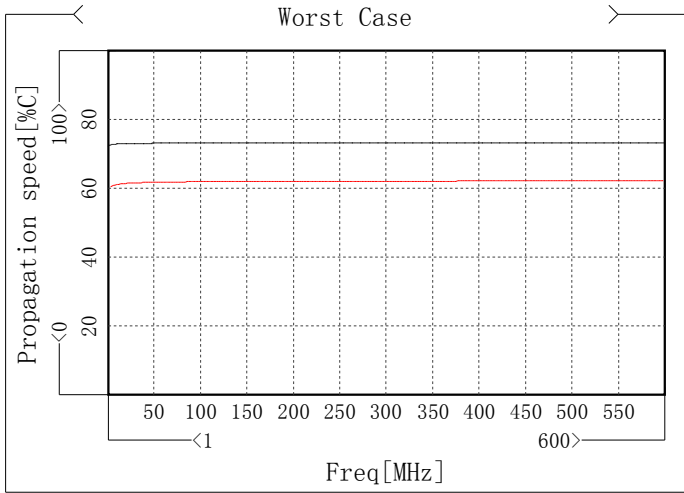

Worst Summary Of High Freq Parameter

Item	Max	Freq[MHz]	Spec	Margin	Min	Freq[MHz]	Spec	Margin
✓ Att[dB/100m]	3.88	4.744	4.06	0.18	/	/	/	/
✓ Phase delay[ns/100m]	454.97	600	535.47	80.5	/	/	/	/
✓ Propagation speed[%C]	/	/	/	/	73.31	597.005	62.24	11.07
✓ Delay Skew[ns/100m]	7.05	41.433	25	17.95	/	/	/	/
✓ Zin[Ohm]	106.44	9.985	111.92	5.48	98.15	15.975	89.35	8.8
✓ Zf[Ohm]	105.03	4.744	115	9.97	101.02	588.02	85	16.02