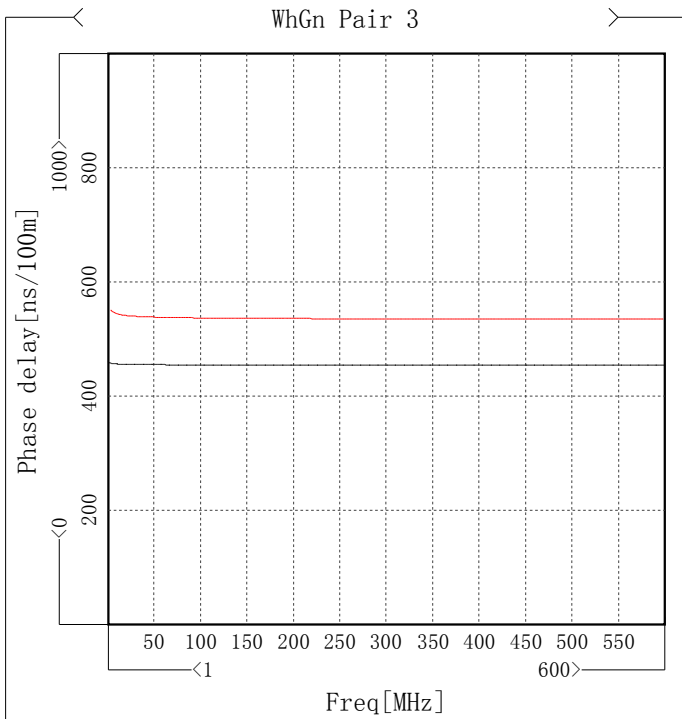

**Inspector:**  
**Date :****Assessor :**  
**Date :**

Worst Summary Of High Freq Parameter

Item	Max	Freq[MHz]	Spec	Margin	Min	Freq[MHz]	Spec	Margin
✓ Att[dB/100m]	3.88	4.744	4.06	0.18	/	/	/	/
✓ Phase delay[ns/100m]	454.97	600	535.47	80.5	/	/	/	/
✓ Propagation speed[%C]	/	/	/	/	73.31	597.005	62.24	11.07
✓ Delay Skew[ns/100m]	7.05	41.433	25	17.95	/	/	/	/
✓ Zin[Ohm]	106.44	9.985	111.92	5.48	98.15	15.975	89.35	8.8
✓ Zf[Ohm]	105.03	4.744	115	9.97	101.02	588.02	85	16.02

Worst Summary Of High Freq Parameter(2)

Item	Min	Freq[MHz]	Spec	Margin
✓ R1 [dB]	20.56	480.949	17.3	3.26
✓ Next [dB@100m]	76.64	514.642	61.73	14.91
✓ PsNext [dB@100m]	76.55	514.642	58.73	17.82
✓ E1Fext [dB@100m]	42.78	595.507	39.8	2.98
✓ PsE1Fext [dB@100m]	42.08	595.507	36.8	5.28

Att

Item	Max [dB/100m]	Freq[MHz]	Spec [dB/100m]	Margin [dB/100m]
WhBu Pair 1	3.87	4.744	4.06	0.19
Wh0g Pair 2	3.83	4.744	4.06	0.23
WhGn Pair 3	3.88	4.744	4.06	0.18
WhBn Pair 4	3.85	4.744	4.06	0.21

Phase delay

Item	Max [ns/100m]	Freq[MHz]	Spec [ns/100m]	Margin [ns/100m]
WhBu Pair 1	447.93	597.005	535.47	87.54
Wh0g Pair 2	450.82	600	535.47	84.65
WhGn Pair 3	454.97	600	535.47	80.5
WhBn Pair 4	448.47	600	535.47	87