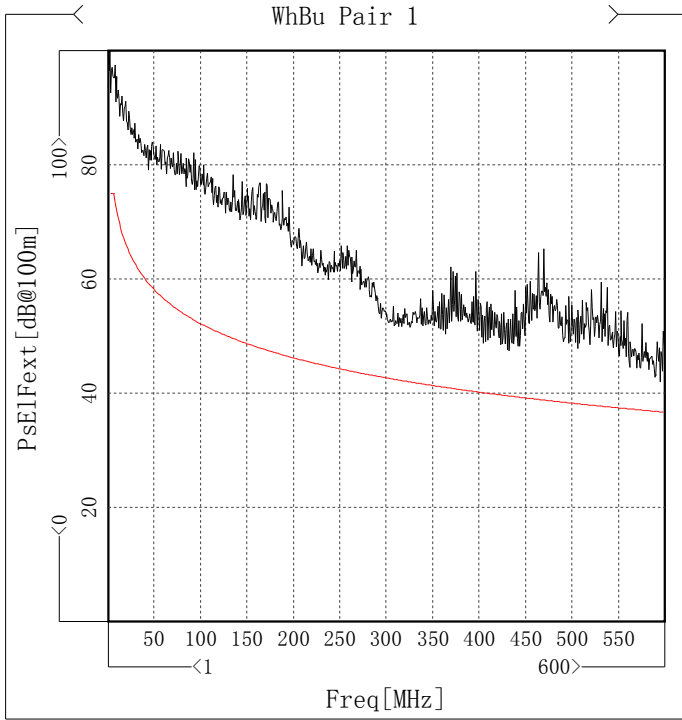

PsElFext

Item	Min [dB@100m]	Freq[MHz]	Spec [dB@100m]	Margin [dB@100m]
WhBu Pair 1	42.08	595.507	36.8	5.28
WhOg Pair 2	42.1	595.507	36.8	5.3
WhGn Pair 3	44.18	570.799	37.17	7.01
WhBn Pair 4	44.53	573.045	37.14	7.39