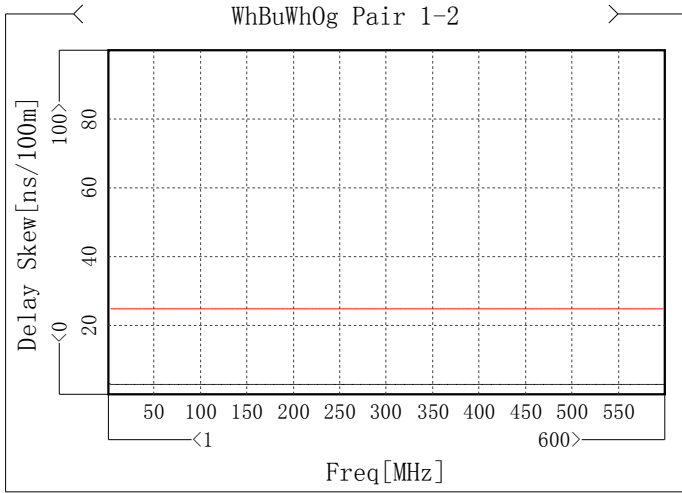

Delay Skew

Item	Max [ns/100m]	Freq[MHz]	Spec [ns/100m]	Margin [ns/100m]
WhBuWhOg Pair 1-2	3.05	4.744	25	21.95
WhBuWhGn Pair 1-3	7.05	41.433	25	17.95
WhBuWhBn Pair 1-4	1	4.744	25	24
WhOgWhGn Pair 2-3	4.15	600	25	20.85
WhOgWhBn Pair 2-4	2.35	600	25	22.65
WhGnWhBn Pair 3-4	6.5	600	25	18.5