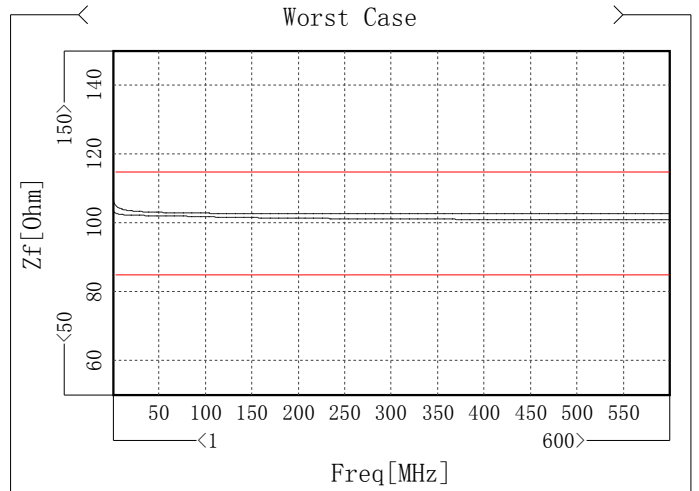

Worst Summary Of High Freq Parameter

Item	Max	Freq[MHz]	Spec	Margin	Min	Freq[MHz]	Spec	Margin
✓ Att[dB/100m]	3.88	4.744	4.06	0.18	/	/	/	/
✓ Phase delay[ns/100m]	454.97	600	535.47	80.5	/	/	/	/
✓ Propagation speed[%C]	/	/	/	/	73.31	597.005	62.24	11.07
✓ Delay Skew[ns/100m]	7.05	41.433	25	17.95	/	/	/	/
✓ Zin[Ohm]	106.44	9.985	111.92	5.48	98.15	15.975	89.35	8.8
✓ Zf[Ohm]	105.03	4.744	115	9.97	101.02	588.02	85	16.02