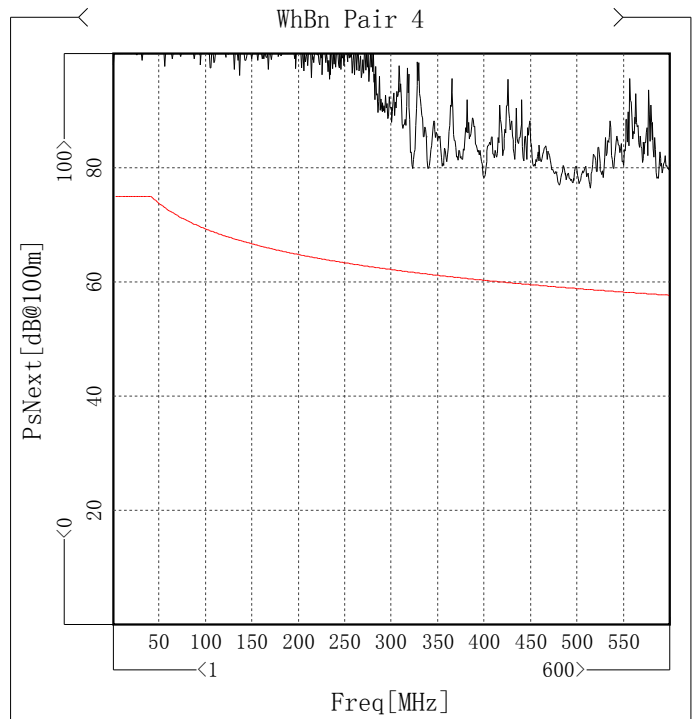

PsNext

Item	Min [dB@100m]	Freq[MHz]	Spec [dB@100m]	Margin [dB@100m]
WhBu Pair 1	81.34	340.933	61.41	19.93
WhOg Pair 2	94.35	26.458	75	19.35
WhGn Pair 3	76.63	514.642	58.73	17.9
WhBn Pair 4	76.55	514.642	58.73	17.82