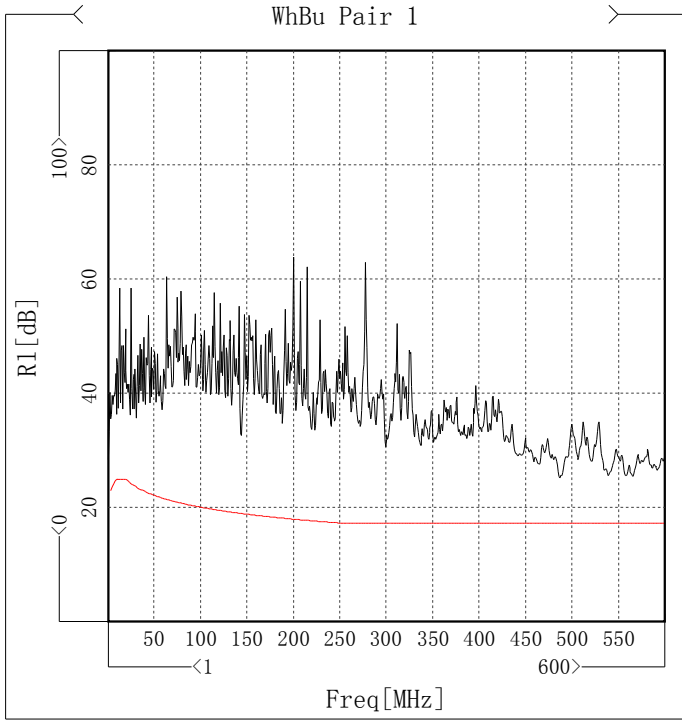

R1

Item	Min [dB]	Freq[MHz]	Spec [dB]	Margin [dB]
WhBu Pair 1	25.22	486.939	17.3	7.92
Wh0g Pair 2	23.59	594.01	17.3	6.29
WhGn Pair 3	29.55	9.985	25	4.55
WhBn Pair 4	20.56	480.949	17.3	3.26