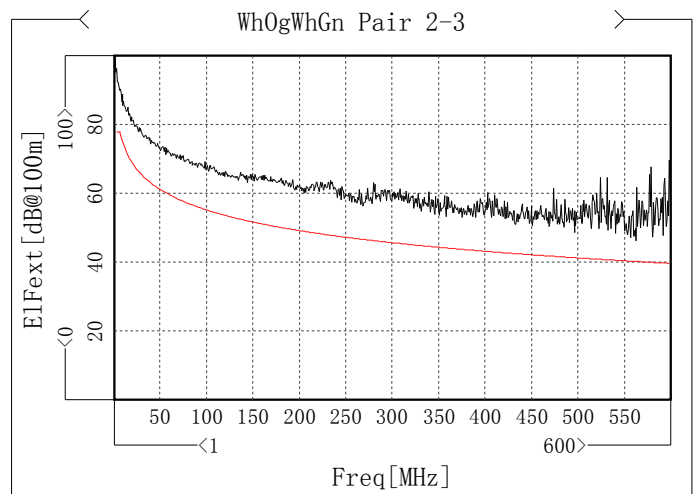

E1Fext

Item	Min [dB@100m]	Freq[MHz]	Spec [dB@100m]	Margin [dB@100m]
WhBuWhOg Pair 1-2	42.78	595.507	39.8	2.98
WhBuWhGn Pair 1-3	46.35	589.517	39.89	6.46
WhBuWhBn Pair 1-4	48.63	587.271	39.92	8.71
WhOgWhGn Pair 2-3	46.37	563.311	40.29	6.08
WhOgWhBn Pair 2-4	46.79	573.045	40.14	6.65
WhGnWhBn Pair 3-4	46.56	570.799	40.17	6.39