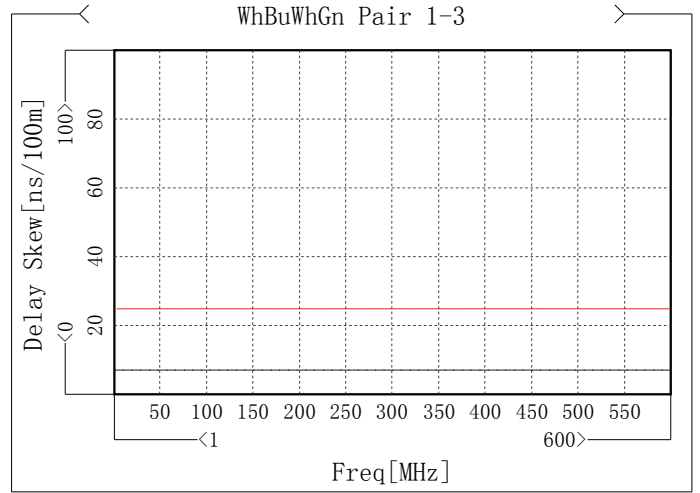

Delay Skew

Item	Max [ns/100m]	Freq[MHz]	Spec [ns/100m]	Margin [ns/100m]
WhBuWhOg Pair 1-2	3.05	4.744	25	21.95
WhBuWhGn Pair 1-3	7.05	41.433	25	17.95
WhBuWhBn Pair 1-4	1	4.744	25	24
WhOgWhGn Pair 2-3	4.15	600	25	20.85
WhOgWhBn Pair 2-4	2.35	600	25	22.65
WhGnWhBn Pair 3-4	6.5	600	25	18.5