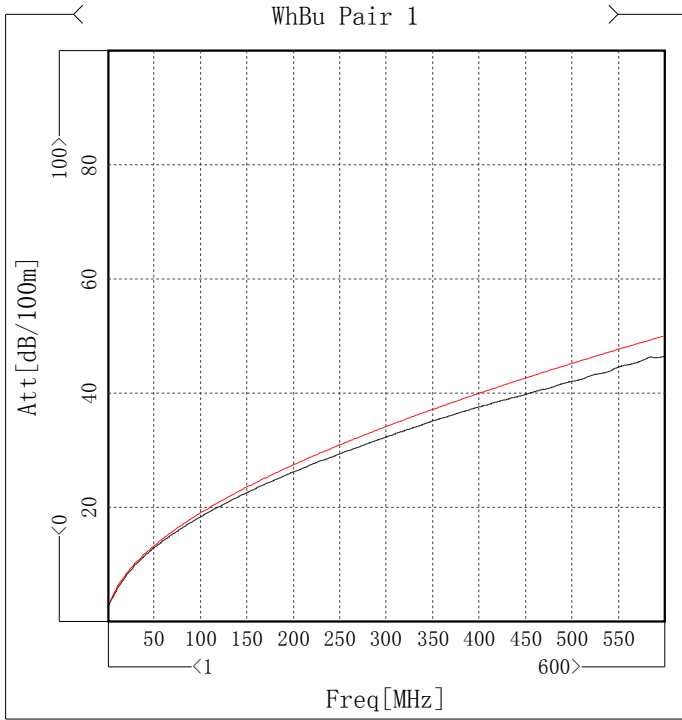

Att

Item	Max [dB/100m]	Freq[MHz]	Spec [dB/100m]	Margin [dB/100m]
WhBu Pair 1	3.87	4.744	4.06	0.19
Wh0g Pair 2	3.83	4.744	4.06	0.23
WhGn Pair 3	3.88	4.744	4.06	0.18
WhBn Pair 4	3.85	4.744	4.06	0.21