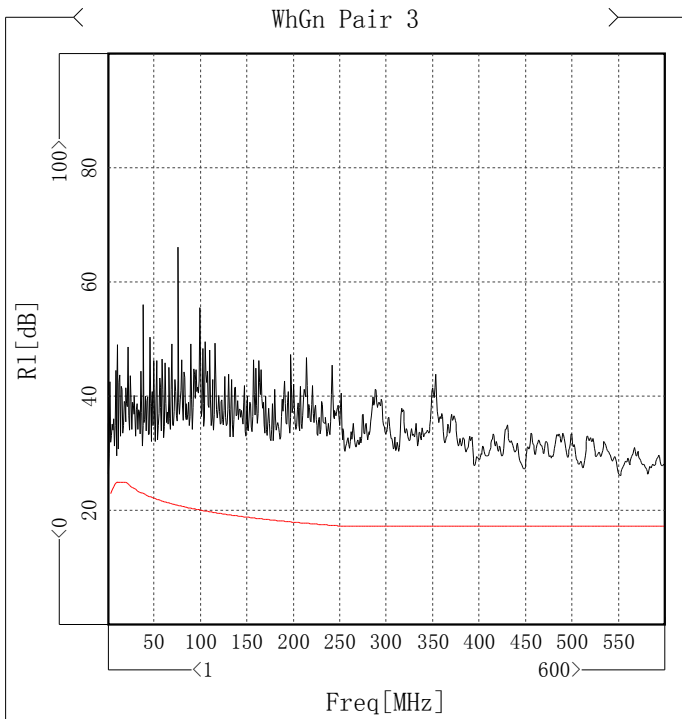

R1

Item	Min [dB]	Freq[MHz]	Spec [dB]	Margin [dB]
WhBu Pair 1	25.22	486.939	17.3	7.92
Wh0g Pair 2	23.59	594.01	17.3	6.29
WhGn Pair 3	29.55	9.985	25	4.55
WhBn Pair 4	20.56	480.949	17.3	3.26