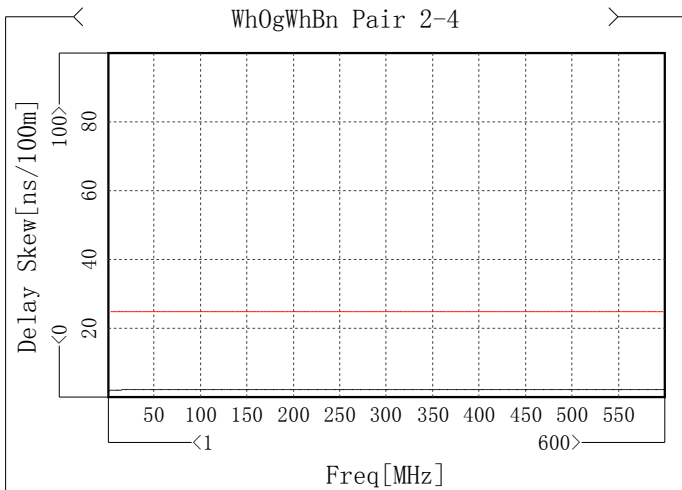

Delay Skew

Item	Max [ns/100m]	Freq[MHz]	Spec [ns/100m]	Margin [ns/100m]
WhBuWhOg Pair 1-2	3.05	4.744	25	21.95
WhBuWhGn Pair 1-3	7.05	41.433	25	17.95
WhBuWhBn Pair 1-4	1	4.744	25	24
WhOgWhGn Pair 2-3	4.15	600	25	20.85
WhOgWhBn Pair 2-4	2.35	600	25	22.65
WhGnWhBn Pair 3-4	6.5	600	25	18.5