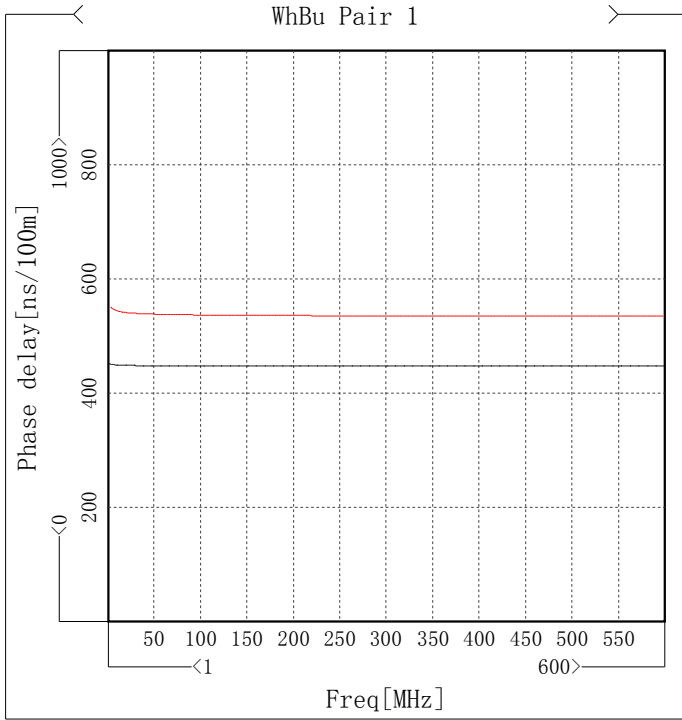

**Inspector:**  
**Date :****Assessor :**  
**Date :**

Worst Summary Of High Freq Parameter

Item	Max	Freq[MHz]	Spec	Margin	Min	Freq[MHz]	Spec	Margin
✓ Att[dB/100m]	3.88	4.744	4.06	0.18	/	/	/	/
✓ Phase delay[ns/100m]	454.97	600	535.47	80.5	/	/	/	/
✓ Propagation speed[%C]	/	/	/	/	73.31	597.005	62.24	11.07
✓ Delay Skew[ns/100m]	7.05	41.433	25	17.95	/	/	/	/
✓ Zin[Ohm]	106.44	9.985	111.92	5.48	98.15	15.975	89.35	8.8
✓ Zf[Ohm]	105.03	4.744	115	9.97	101.02	588.02	85	16.02

Worst Summary Of High Freq Parameter(2)

Item	Min	Freq[MHz]	Spec	Margin
✓ R1 [dB]	20.56	480.949	17.3	3.26
✓ Next [dB@100m]	76.64	514.642	61.73	14.91
✓ PsNext [dB@100m]	76.55	514.642	58.73	17.82
✓ E1Fext [dB@100m]	42.78	595.507	39.8	2.98
✓ PsE1Fext [dB@100m]	42.08	595.507	36.8	5.28

Att

Item	Max [dB/100m]	Freq[MHz]	Spec [dB/100m]	Margin [dB/100m]
WhBu Pair 1	3.87	4.744	4.06	0.19
Wh0g Pair 2	3.83	4.744	4.06	0.23
WhGn Pair 3	3.88	4.744	4.06	0.18
WhBn Pair 4	3.85	4.744	4.06	0.21

Phase delay

Item	Max [ns/100m]	Freq[MHz]	Spec [ns/100m]	Margin [ns/100m]
WhBu Pair 1	447.93	597.005	535.47	87.54
Wh0g Pair 2	450.82	600	535.47	84.65
WhGn Pair 3	454.97	600	535.47	80.5
WhBn Pair 4	448.47	600	535.47	87