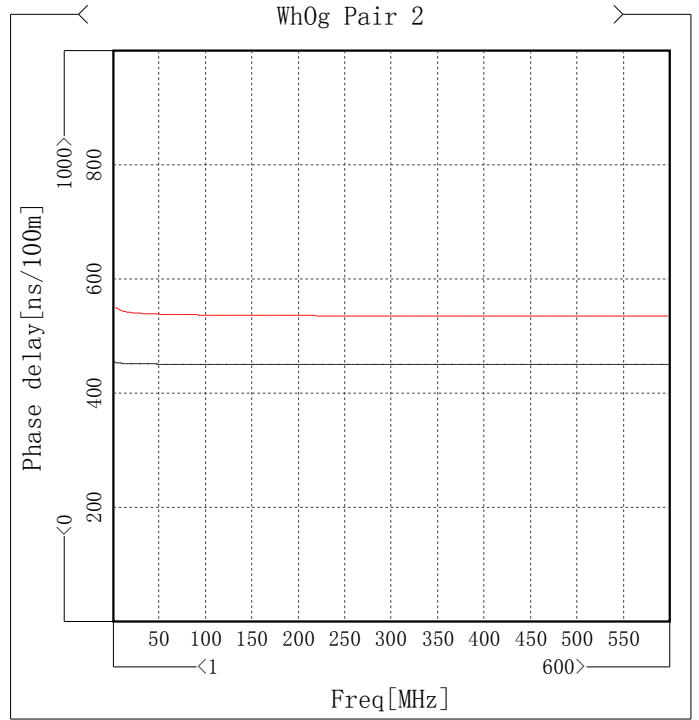

Phase delay

Item	Max [ns/100m]	Freq[MHz]	Spec [ns/100m]	Margin [ns/100m]
WhBu Pair 1	447.93	597.005	535.47	87.54
Wh0g Pair 2	450.82	600	535.47	84.65
WhGn Pair 3	454.97	600	535.47	80.5
WhBn Pair 4	448.47	600	535.47	87