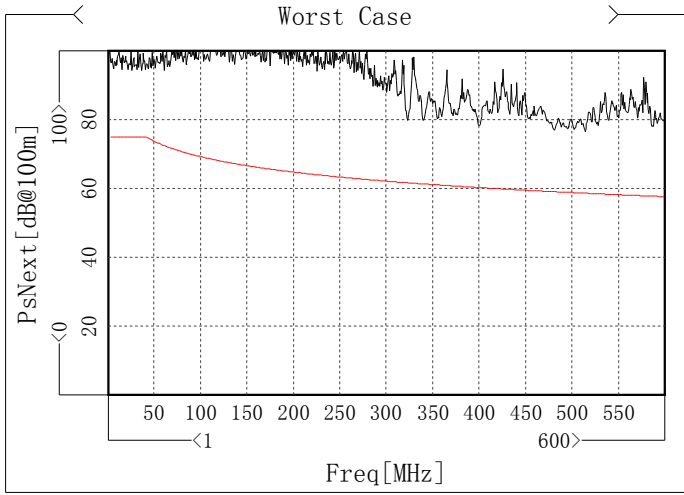

Worst Summary Of High Freq Parameter(2)

Item	Min	Freq[MHz]	Spec	Margin
✓ R1 [dB]	20.56	480.949	17.3	3.26
✓ Next [dB@100m]	76.64	514.642	61.73	14.91
✓ PsNext [dB@100m]	76.55	514.642	58.73	17.82
✓ E1Fext [dB@100m]	42.78	595.507	39.8	2.98
✓ PsE1Fext [dB@100m]	42.08	595.507	36.8	5.28