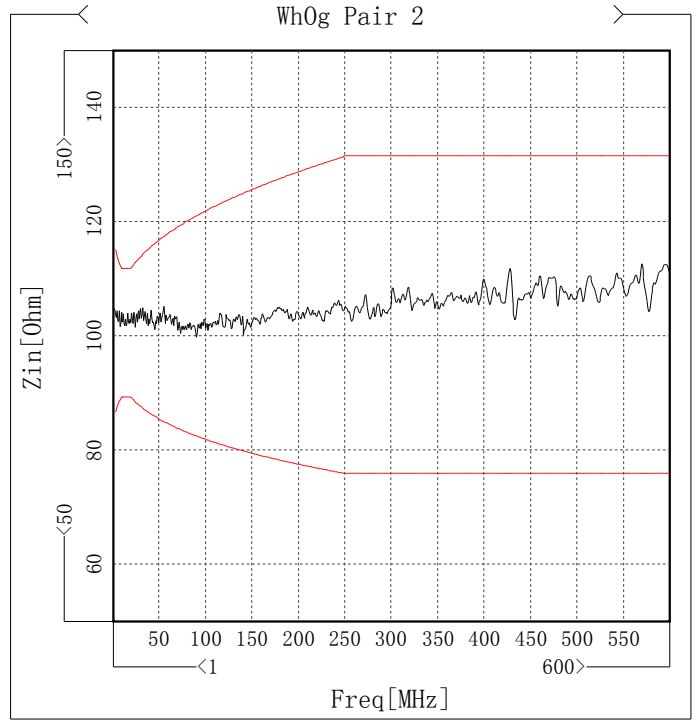

Zin

Item	Max [Ohm]	Freq[MHz]	Spec [Ohm]	Margin [Ohm]	Min [Ohm]	Freq[MHz]	Spec [Ohm]	Margin [Ohm]
✓ WhBu Pair 1	102.69	9.985	111.92	9.23	99.12	15.975	89.35	9.77
✓ WhOg Pair 2	104.23	9.985	111.92	7.69	101.87	13.729	89.35	12.52
✓ WhGn Pair 3	106.44	9.985	111.92	5.48	98.15	15.975	89.35	8.8
✓ WhBn Pair 4	104.85	9.985	111.92	7.07	101.93	15.975	89.35	12.58