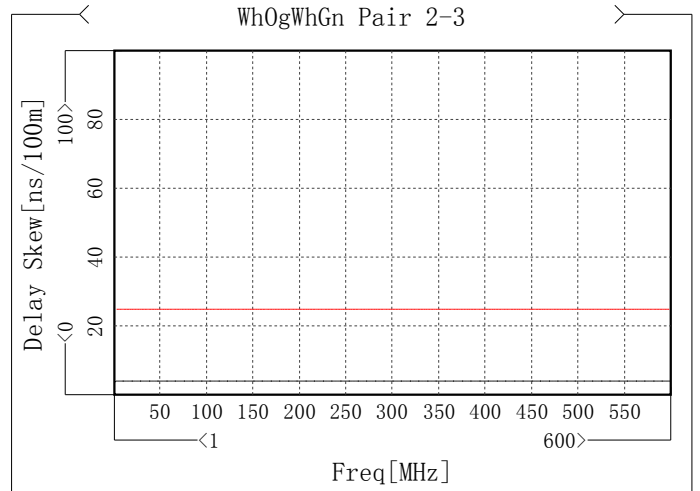

Delay Skew

Item	Max [ns/100m]	Freq[MHz]	Spec [ns/100m]	Margin [ns/100m]
WhBuWhOg Pair 1-2	3.05	4.744	25	21.95
WhBuWhGn Pair 1-3	7.05	41.433	25	17.95
WhBuWhBn Pair 1-4	1	4.744	25	24
WhOgWhGn Pair 2-3	4.15	600	25	20.85
WhOgWhBn Pair 2-4	2.35	600	25	22.65
WhGnWhBn Pair 3-4	6.5	600	25	18.5