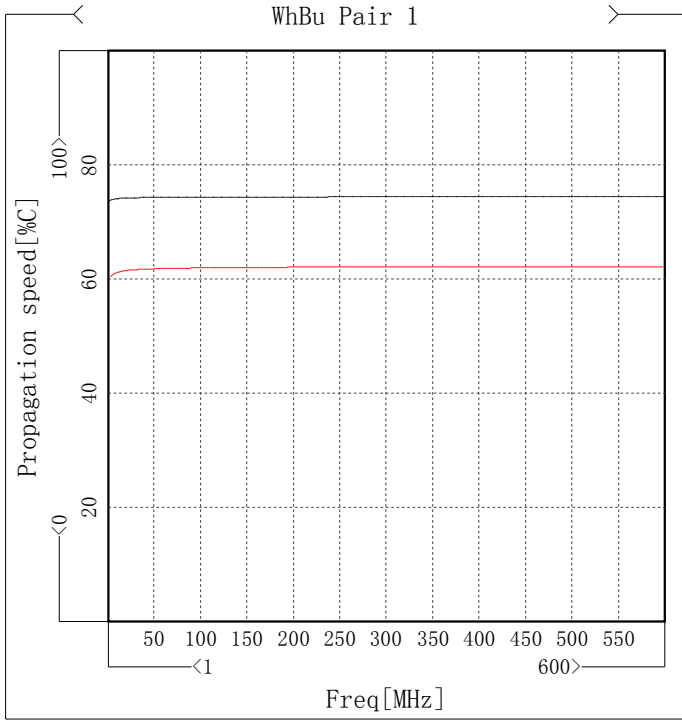

Propagation speed

Item	Min [%C]	Freq[MHz]	Spec [%C]	Margin [%C]
WhBu Pair 1	74.47	600	62.24	12.23
WhOg Pair 2	73.99	600	62.24	11.75
WhGn Pair 3	73.31	597.005	62.24	11.07
WhBn Pair 4	74.38	600	62.24	12.14