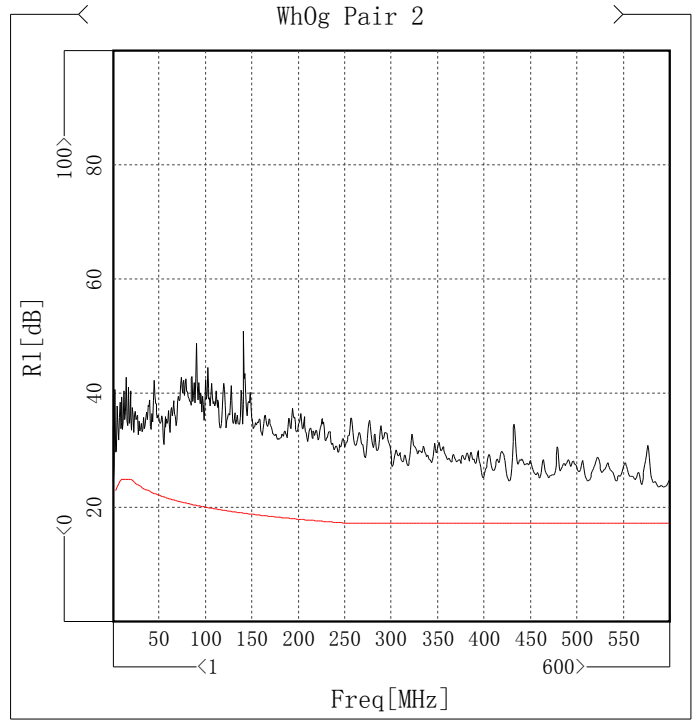

R1

Item	Min [dB]	Freq[MHz]	Spec [dB]	Margin [dB]
WhBu Pair 1	25.22	486.939	17.3	7.92
Wh0g Pair 2	23.59	594.01	17.3	6.29
WhGn Pair 3	29.55	9.985	25	4.55
WhBn Pair 4	20.56	480.949	17.3	3.26