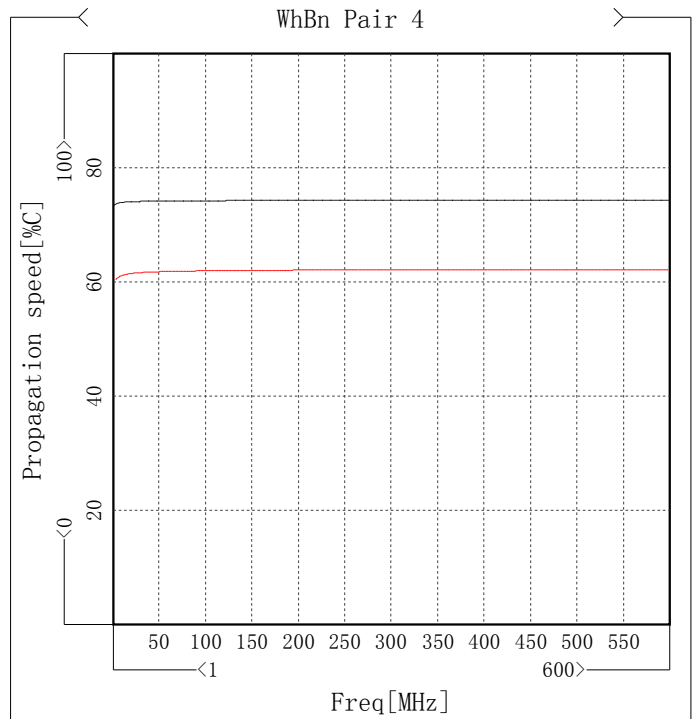

Propagation speed

Item	Min [%C]	Freq[MHz]	Spec [%C]	Margin [%C]
WhBu Pair 1	74.47	600	62.24	12.23
WhOg Pair 2	73.99	600	62.24	11.75
WhGn Pair 3	73.31	597.005	62.24	11.07
WhBn Pair 4	74.38	600	62.24	12.14