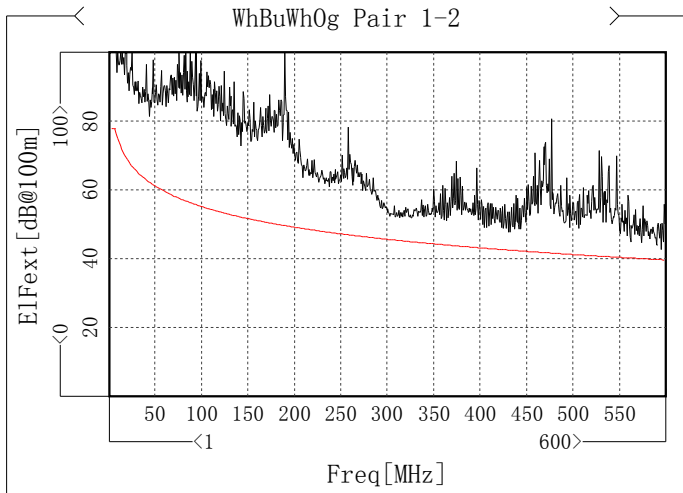

E1Fext

Item	Min [dB@100m]	Freq[MHz]	Spec [dB@100m]	Margin [dB@100m]
WhBuWhOg Pair 1-2	42.78	595.507	39.8	2.98
WhBuWhGn Pair 1-3	46.35	589.517	39.89	6.46
WhBuWhBn Pair 1-4	48.63	587.271	39.92	8.71
WhOgWhGn Pair 2-3	46.37	563.311	40.29	6.08
WhOgWhBn Pair 2-4	46.79	573.045	40.14	6.65
WhGnWhBn Pair 3-4	46.56	570.799	40.17	6.39