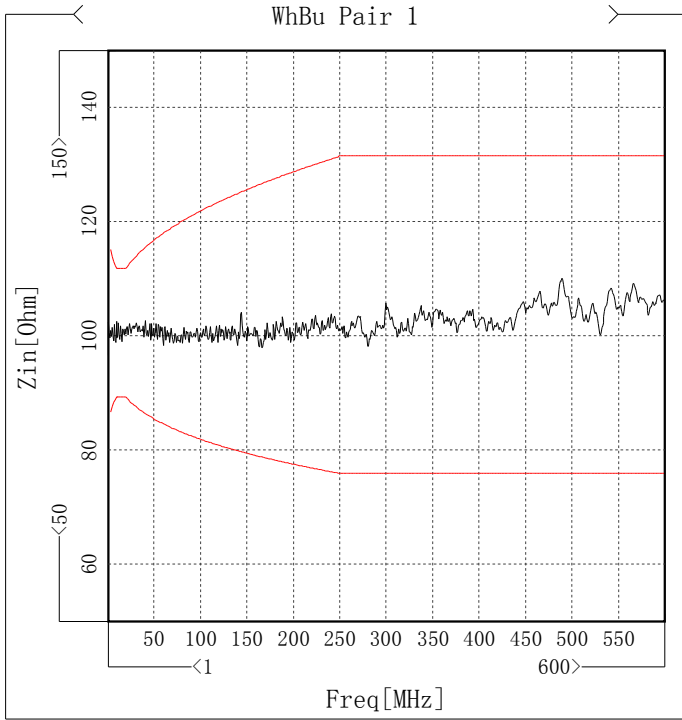

Zin

Item	Max [Ohm]	Freq[MHz]	Spec [Ohm]	Margin [Ohm]	Min [Ohm]	Freq[MHz]	Spec [Ohm]	Margin [Ohm]
✓ WhBu Pair 1	102.69	9.985	111.92	9.23	99.12	15.975	89.35	9.77
✓ WhOg Pair 2	104.23	9.985	111.92	7.69	101.87	13.729	89.35	12.52
✓ WhGn Pair 3	106.44	9.985	111.92	5.48	98.15	15.975	89.35	8.8
✓ WhBn Pair 4	104.85	9.985	111.92	7.07	101.93	15.975	89.35	12.58