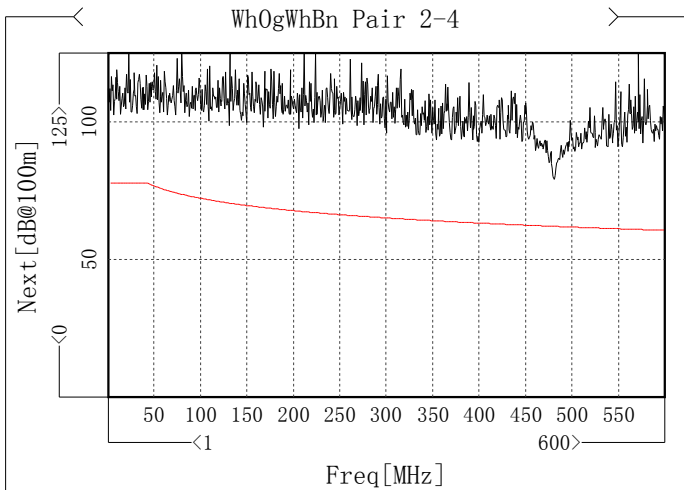

Next

Item	Min [dB@100m]	Freq[MHz]	Spec [dB@100m]	Margin [dB@100m]
WhBuWhOg Pair 1-2	98.46	26.458	78	20.46
WhBuWhGn Pair 1-3	97.99	51.915	76.67	21.32
WhBuWhBn Pair 1-4	81.39	340.933	64.41	16.98
WhOgWhGn Pair 2-3	95.42	32.447	78	17.42
WhOgWhBn Pair 2-4	79.35	481.698	62.16	17.19
WhGnWhBn Pair 3-4	76.64	514.642	61.73	14.91