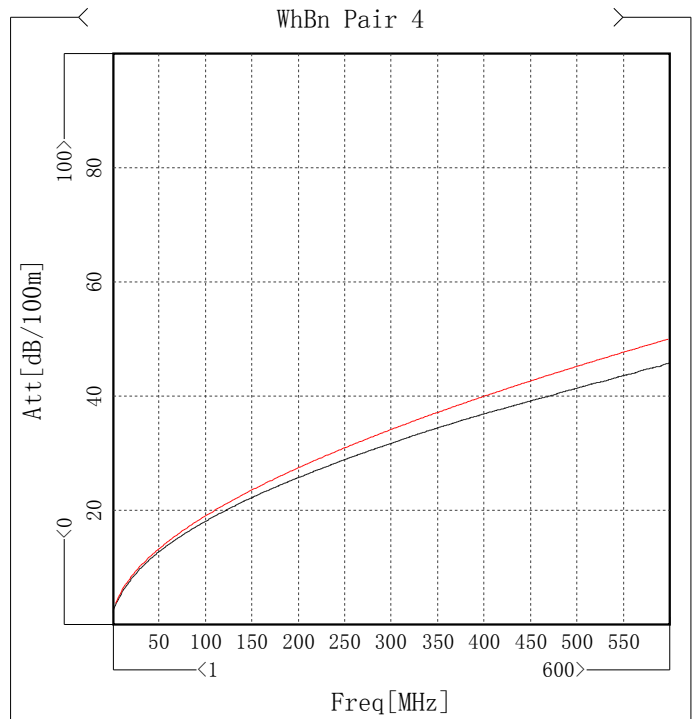

Att

Item	Max [dB/100m]	Freq[MHz]	Spec [dB/100m]	Margin [dB/100m]
WhBu Pair 1	3.87	4.744	4.06	0.19
Wh0g Pair 2	3.83	4.744	4.06	0.23
WhGn Pair 3	3.88	4.744	4.06	0.18
WhBn Pair 4	3.85	4.744	4.06	0.21