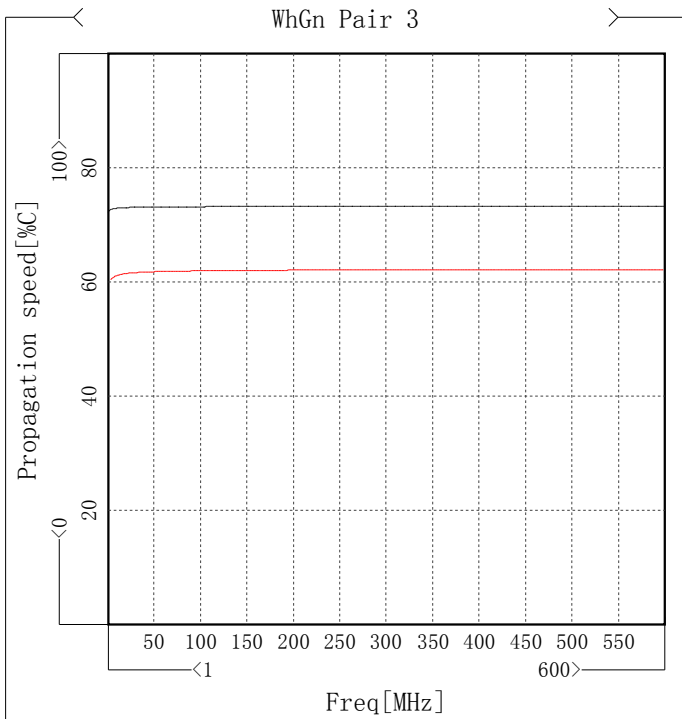

Propagation speed

Item	Min [%C]	Freq[MHz]	Spec [%C]	Margin [%C]
WhBu Pair 1	74.47	600	62.24	12.23
WhOg Pair 2	73.99	600	62.24	11.75
WhGn Pair 3	73.31	597.005	62.24	11.07
WhBn Pair 4	74.38	600	62.24	12.14