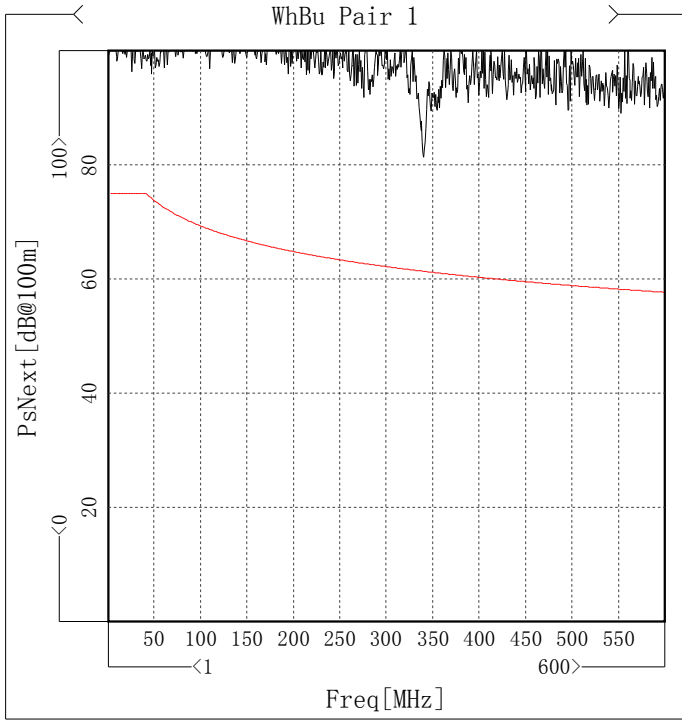

PsNext

Item	Min [dB@100m]	Freq[MHz]	Spec [dB@100m]	Margin [dB@100m]
WhBu Pair 1	81.34	340.933	61.41	19.93
WhOg Pair 2	94.35	26.458	75	19.35
WhGn Pair 3	76.63	514.642	58.73	17.9
WhBn Pair 4	76.55	514.642	58.73	17.82