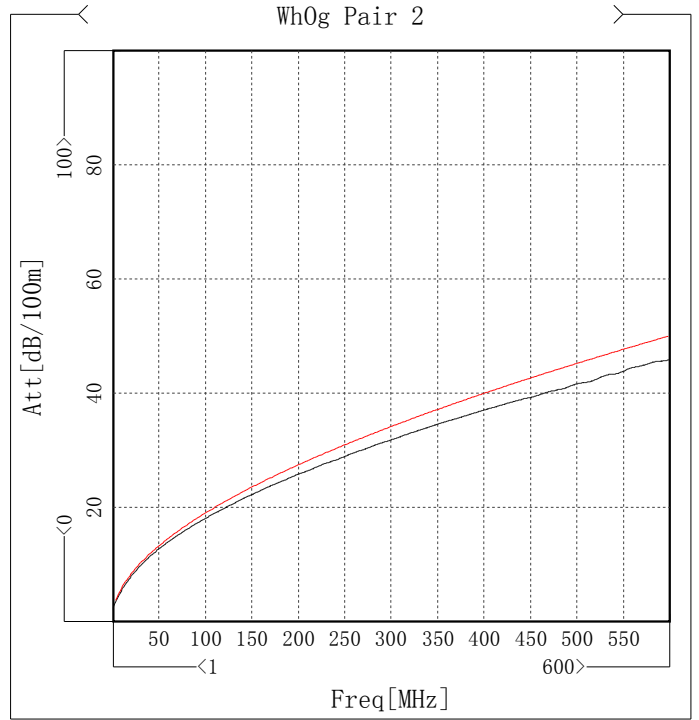

Att

Item	Max [dB/100m]	Freq[MHz]	Spec [dB/100m]	Margin [dB/100m]
WhBu Pair 1	3.87	4.744	4.06	0.19
Wh0g Pair 2	3.83	4.744	4.06	0.23
WhGn Pair 3	3.88	4.744	4.06	0.18
WhBn Pair 4	3.85	4.744	4.06	0.21