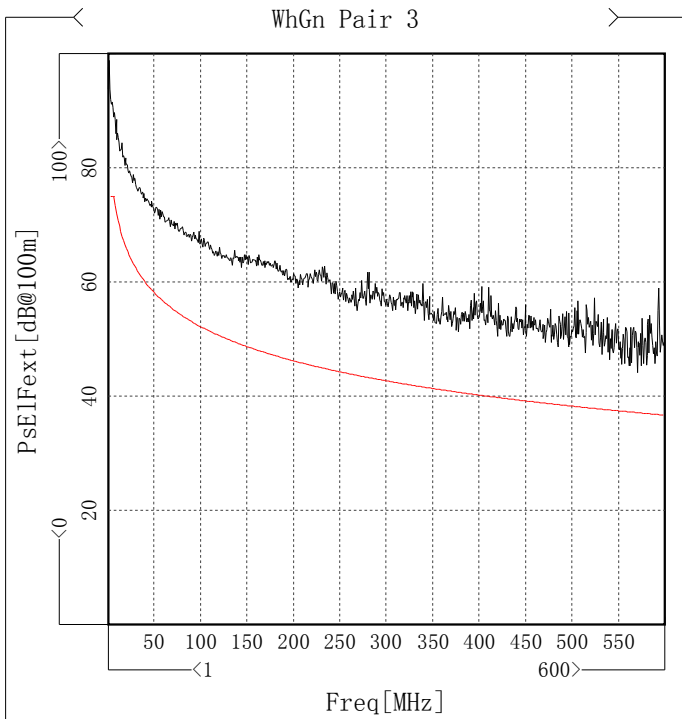

PsElFext

Item	Min [dB@100m]	Freq[MHz]	Spec [dB@100m]	Margin [dB@100m]
WhBu Pair 1	42.08	595.507	36.8	5.28
WhOg Pair 2	42.1	595.507	36.8	5.3
WhGn Pair 3	44.18	570.799	37.17	7.01
WhBn Pair 4	44.53	573.045	37.14	7.39