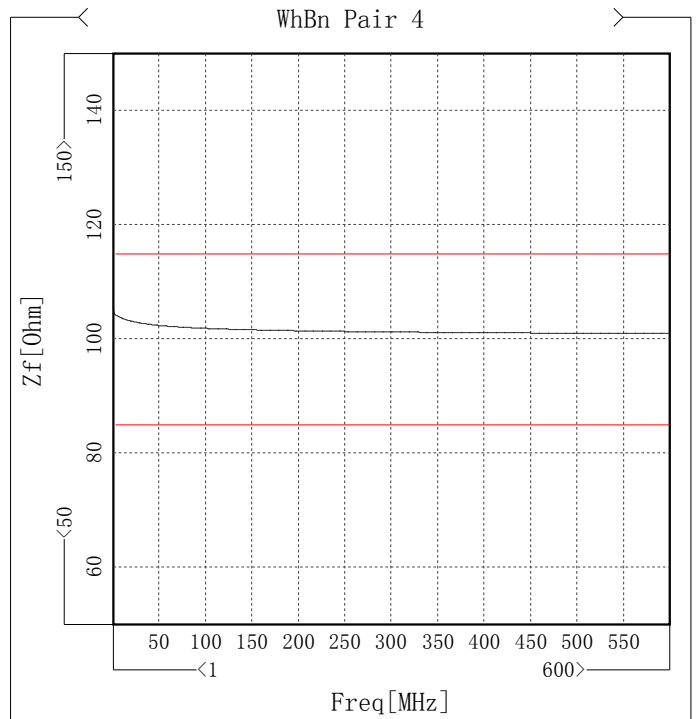

Delay Skew

Item	Max [ns/100m]	Freq[MHz]	Spec [ns/100m]	Margin [ns/100m]
WhBuWhOg Pair 1-2	3.05	4.744	25	21.95
WhBuWhGn Pair 1-3	7.05	41.433	25	17.95
WhBuWhBn Pair 1-4	1	4.744	25	24
WhOgWhGn Pair 2-3	4.15	600	25	20.85
WhOgWhBn Pair 2-4	2.35	600	25	22.65
WhGnWhBn Pair 3-4	6.5	600	25	18.5

Zin

Item	Max [Ohm]	Freq[MHz]	Spec [Ohm]	Margin [Ohm]	Min [Ohm]	Freq[MHz]	Spec [Ohm]	Margin [Ohm]
✓ WhBu Pair 1	102.69	9.985	111.92	9.23	99.12	15.975	89.35	9.77
✓ WhOg Pair 2	104.23	9.985	111.92	7.69	101.87	13.729	89.35	12.52
✓ WhGn Pair 3	106.44	9.985	111.92	5.48	98.15	15.975	89.35	8.8
✓ WhBn Pair 4	104.85	9.985	111.92	7.07	101.93	15.975	89.35	12.58

Zf

Item	Max [Ohm]	Freq[MHz]	Spec [Ohm]	Margin [Ohm]	Min [Ohm]	Freq[MHz]	Spec [Ohm]	Margin [Ohm]
✓ WhBu Pair 1	105.03	4.744	115	9.97	102.64	597.005	85	17.64
✓ WhOg Pair 2	103.73	4.744	115	11.27	102.77	569.301	85	17.77
✓ WhGn Pair 3	102.89	4.744	115	12.11	102.05	521.381	85	17.05
✓ WhBn Pair 4	104.2	4.744	115	10.8	101.02	588.02	85	16.02