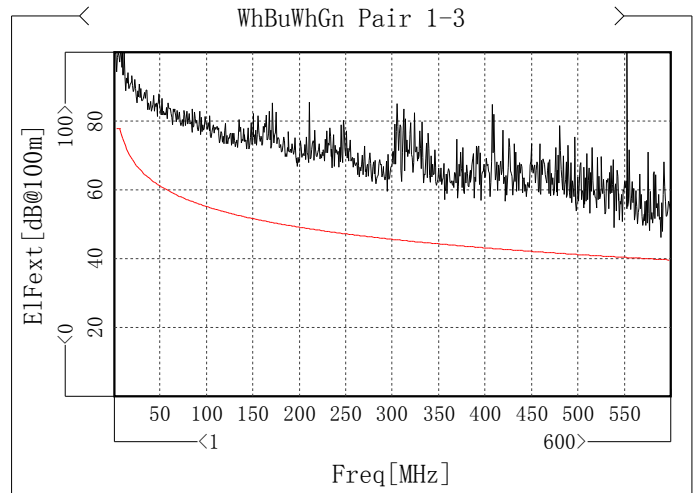

E1Fext

Item	Min [dB@100m]	Freq[MHz]	Spec [dB@100m]	Margin [dB@100m]
WhBuWhOg Pair 1-2	42.78	595.507	39.8	2.98
WhBuWhGn Pair 1-3	46.35	589.517	39.89	6.46
WhBuWhBn Pair 1-4	48.63	587.271	39.92	8.71
WhOgWhGn Pair 2-3	46.37	563.311	40.29	6.08
WhOgWhBn Pair 2-4	46.79	573.045	40.14	6.65
WhGnWhBn Pair 3-4	46.56	570.799	40.17	6.39