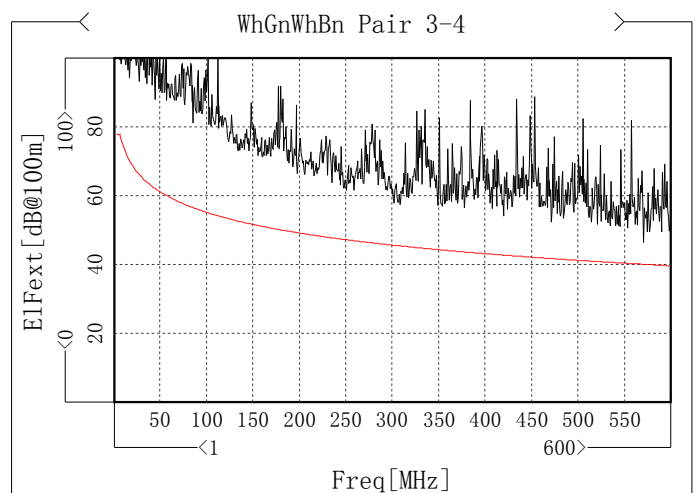

E1Fext

Item	Min [dB@100m]	Freq[MHz]	Spec [dB@100m]	Margin [dB@100m]
WhBuWhOg Pair 1-2	42.78	595.507	39.8	2.98
WhBuWhGn Pair 1-3	46.35	589.517	39.89	6.46
WhBuWhBn Pair 1-4	48.63	587.271	39.92	8.71
WhOgWhGn Pair 2-3	46.37	563.311	40.29	6.08
WhOgWhBn Pair 2-4	46.79	573.045	40.14	6.65
WhGnWhBn Pair 3-4	46.56	570.799	40.17	6.39