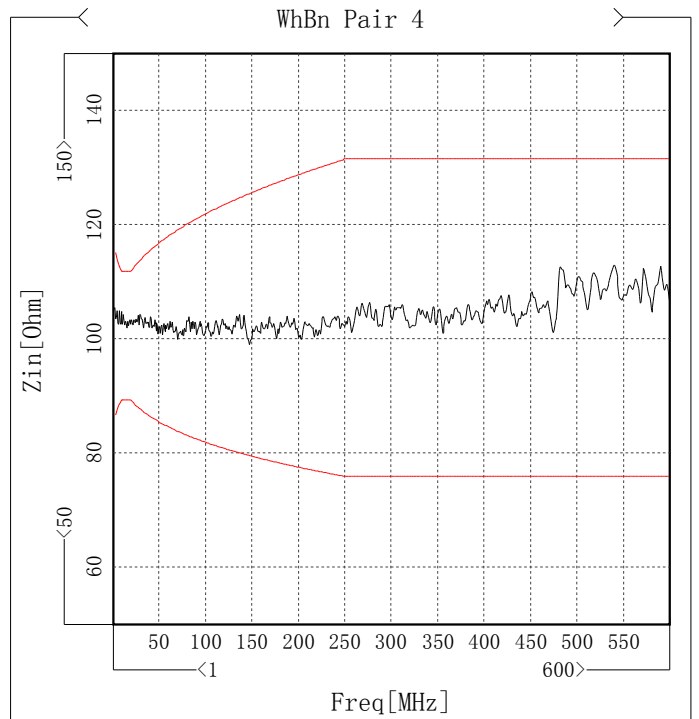

Zin

Item	Max [Ohm]	Freq[MHz]	Spec [Ohm]	Margin [Ohm]	Min [Ohm]	Freq[MHz]	Spec [Ohm]	Margin [Ohm]
✓ WhBu Pair 1	102.69	9.985	111.92	9.23	99.12	15.975	89.35	9.77
✓ WhOg Pair 2	104.23	9.985	111.92	7.69	101.87	13.729	89.35	12.52
✓ WhGn Pair 3	106.44	9.985	111.92	5.48	98.15	15.975	89.35	8.8
✓ WhBn Pair 4	104.85	9.985	111.92	7.07	101.93	15.975	89.35	12.58