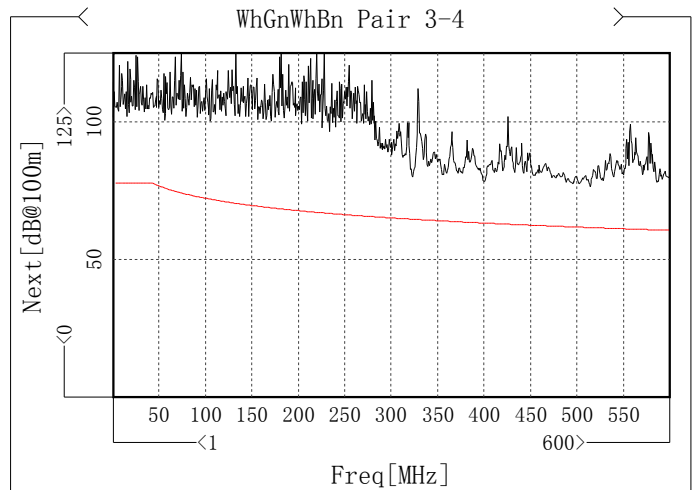

Next

Item	Min [dB@100m]	Freq[MHz]	Spec [dB@100m]	Margin [dB@100m]
WhBuWhOg Pair 1-2	98.46	26.458	78	20.46
WhBuWhGn Pair 1-3	97.99	51.915	76.67	21.32
WhBuWhBn Pair 1-4	81.39	340.933	64.41	16.98
WhOgWhGn Pair 2-3	95.42	32.447	78	17.42
WhOgWhBn Pair 2-4	79.35	481.698	62.16	17.19
WhGnWhBn Pair 3-4	76.64	514.642	61.73	14.91