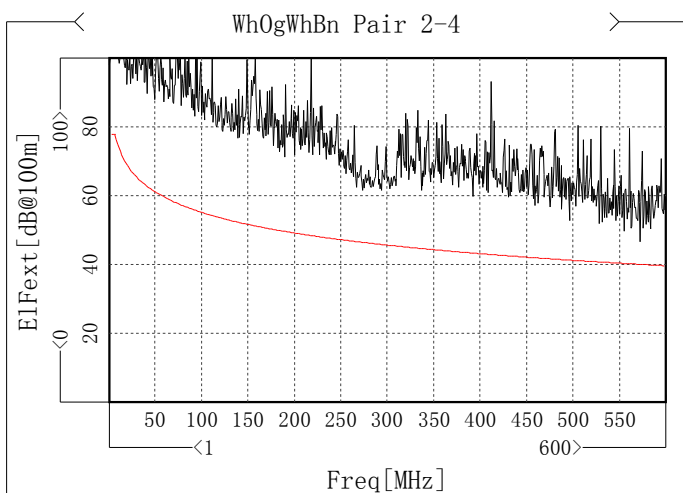

E1Fext

Item	Min [dB@100m]	Freq[MHz]	Spec [dB@100m]	Margin [dB@100m]
WhBuWhOg Pair 1-2	42.78	595.507	39.8	2.98
WhBuWhGn Pair 1-3	46.35	589.517	39.89	6.46
WhBuWhBn Pair 1-4	48.63	587.271	39.92	8.71
WhOgWhGn Pair 2-3	46.37	563.311	40.29	6.08
WhOgWhBn Pair 2-4	46.79	573.045	40.14	6.65
WhGnWhBn Pair 3-4	46.56	570.799	40.17	6.39