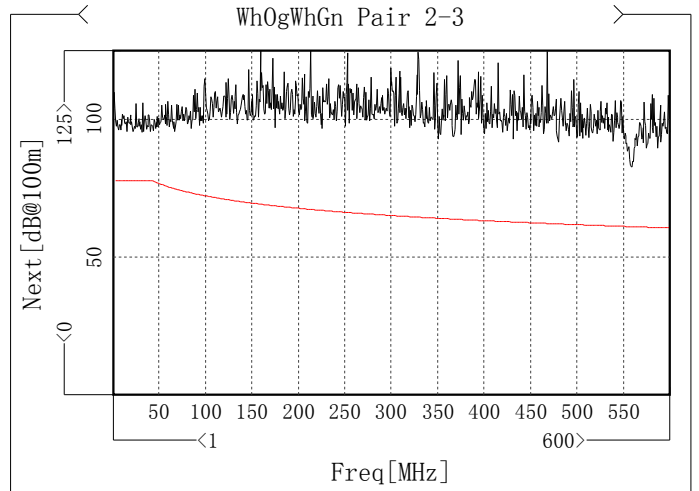

Next

Item	Min [dB@100m]	Freq[MHz]	Spec [dB@100m]	Margin [dB@100m]
WhBuWhOg Pair 1-2	98.46	26.458	78	20.46
WhBuWhGn Pair 1-3	97.99	51.915	76.67	21.32
WhBuWhBn Pair 1-4	81.39	340.933	64.41	16.98
WhOgWhGn Pair 2-3	95.42	32.447	78	17.42
WhOgWhBn Pair 2-4	79.35	481.698	62.16	17.19
WhGnWhBn Pair 3-4	76.64	514.642	61.73	14.91