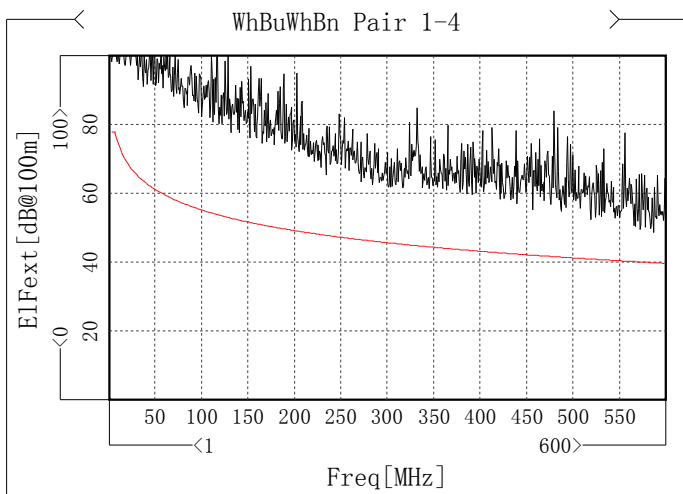

E1Fext

Item	Min [dB@100m]	Freq[MHz]	Spec [dB@100m]	Margin [dB@100m]
WhBuWhOg Pair 1-2	42.78	595.507	39.8	2.98
WhBuWhGn Pair 1-3	46.35	589.517	39.89	6.46
WhBuWhBn Pair 1-4	48.63	587.271	39.92	8.71
WhOgWhGn Pair 2-3	46.37	563.311	40.29	6.08
WhOgWhBn Pair 2-4	46.79	573.045	40.14	6.65
WhGnWhBn Pair 3-4	46.56	570.799	40.17	6.39