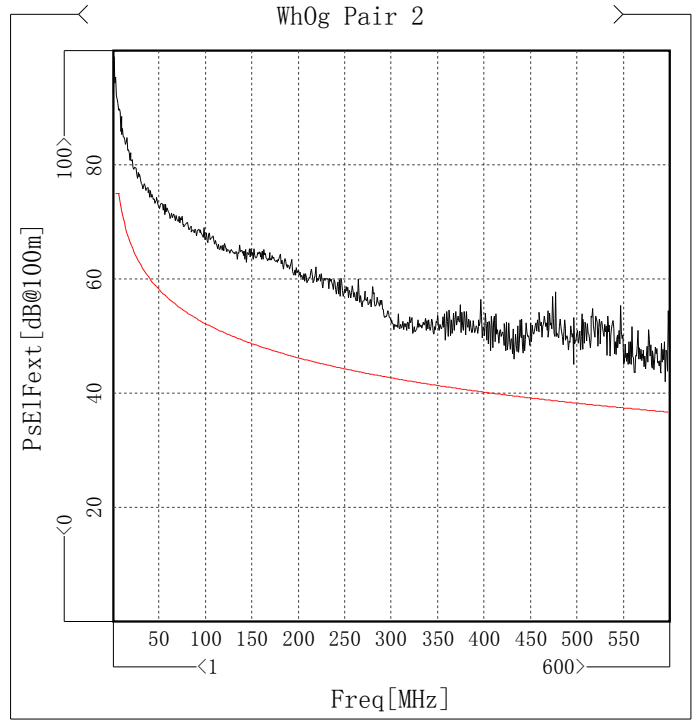

PsElFext

Item	Min [dB@100m]	Freq[MHz]	Spec [dB@100m]	Margin [dB@100m]
WhBu Pair 1	42.08	595.507	36.8	5.28
WhOg Pair 2	42.1	595.507	36.8	5.3
WhGn Pair 3	44.18	570.799	37.17	7.01
WhBn Pair 4	44.53	573.045	37.14	7.39