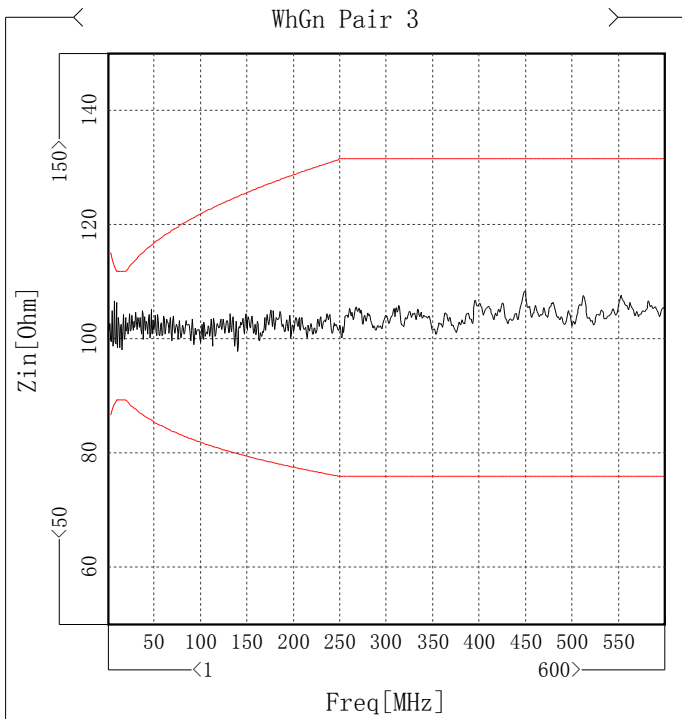

Zin

Item	Max [Ohm]	Freq[MHz]	Spec [Ohm]	Margin [Ohm]	Min [Ohm]	Freq[MHz]	Spec [Ohm]	Margin [Ohm]
✓ WhBu Pair 1	102.69	9.985	111.92	9.23	99.12	15.975	89.35	9.77
✓ WhOg Pair 2	104.23	9.985	111.92	7.69	101.87	13.729	89.35	12.52
✓ WhGn Pair 3	106.44	9.985	111.92	5.48	98.15	15.975	89.35	8.8
✓ WhBn Pair 4	104.85	9.985	111.92	7.07	101.93	15.975	89.35	12.58