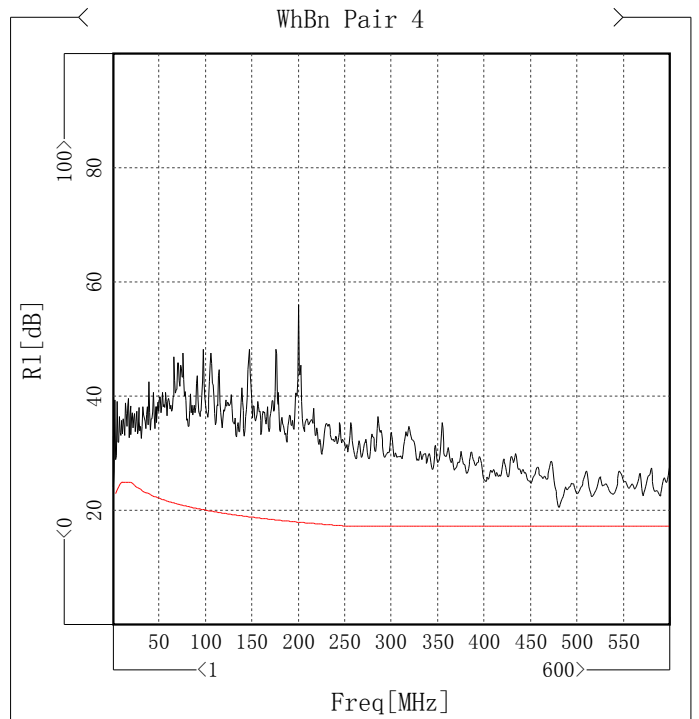

R1

Item	Min [dB]	Freq[MHz]	Spec [dB]	Margin [dB]
WhBu Pair 1	25.22	486.939	17.3	7.92
Wh0g Pair 2	23.59	594.01	17.3	6.29
WhGn Pair 3	29.55	9.985	25	4.55
WhBn Pair 4	20.56	480.949	17.3	3.26