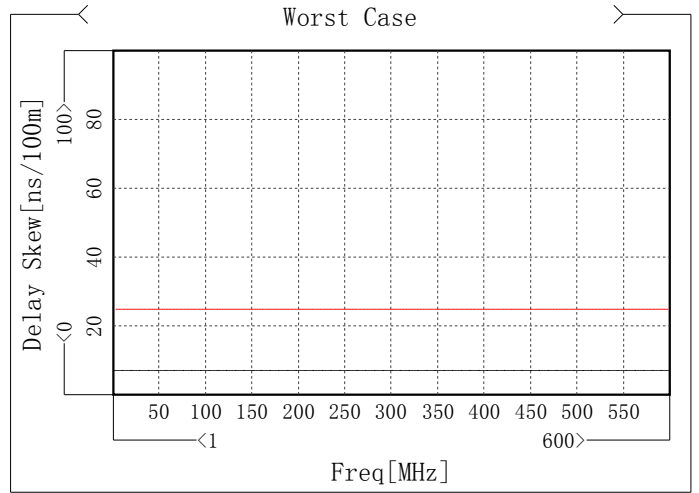

Worst Summary Of High Freq Parameter

Item	Max	Freq[MHz]	Spec	Margin	Min	Freq[MHz]	Spec	Margin
✓ Att[dB/100m]	3.88	4.744	4.06	0.18	/	/	/	/
✓ Phase delay[ns/100m]	454.97	600	535.47	80.5	/	/	/	/
✓ Propagation speed[%C]	/	/	/	/	73.31	597.005	62.24	11.07
✓ Delay Skew[ns/100m]	7.05	41.433	25	17.95	/	/	/	/
✓ Zin[Ohm]	106.44	9.985	111.92	5.48	98.15	15.975	89.35	8.8
✓ Zf[Ohm]	105.03	4.744	115	9.97	101.02	588.02	85	16.02