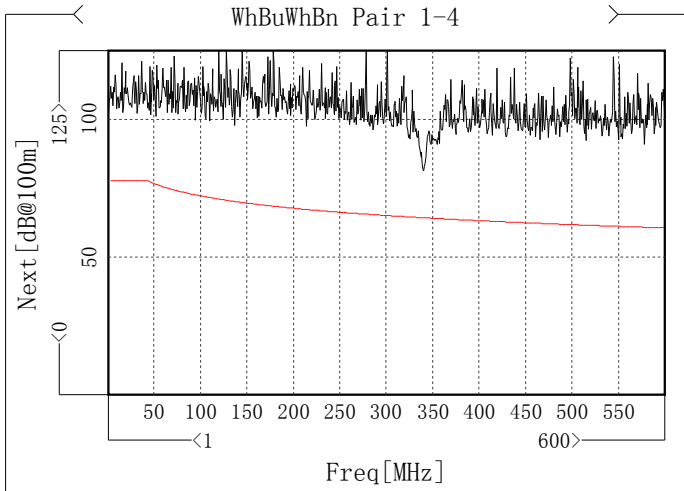

Next

Item	Min [dB@100m]	Freq[MHz]	Spec [dB@100m]	Margin [dB@100m]
WhBuWhOg Pair 1-2	98.46	26.458	78	20.46
WhBuWhGn Pair 1-3	97.99	51.915	76.67	21.32
WhBuWhBn Pair 1-4	81.39	340.933	64.41	16.98
WhOgWhGn Pair 2-3	95.42	32.447	78	17.42
WhOgWhBn Pair 2-4	79.35	481.698	62.16	17.19
WhGnWhBn Pair 3-4	76.64	514.642	61.73	14.91