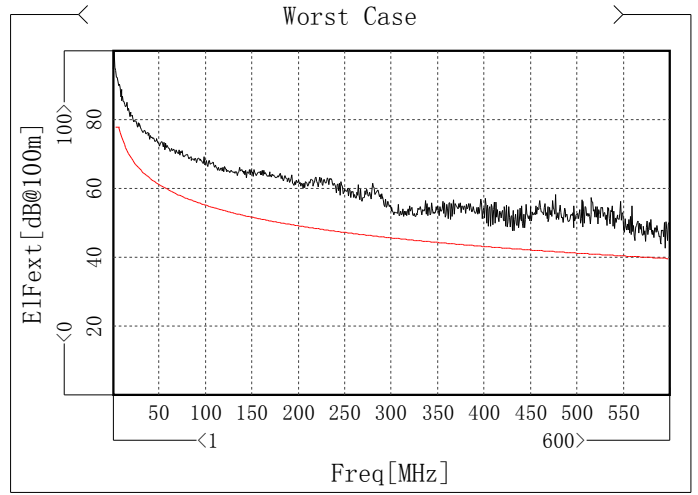

Worst Summary Of High Freq Parameter(2)

Item	Min	Freq[MHz]	Spec	Margin
✓ R1 [dB]	20.56	480.949	17.3	3.26
✓ Next [dB@100m]	76.64	514.642	61.73	14.91
✓ PsNext [dB@100m]	76.55	514.642	58.73	17.82
✓ E1Fext [dB@100m]	42.78	595.507	39.8	2.98
✓ PsE1Fext [dB@100m]	42.08	595.507	36.8	5.28