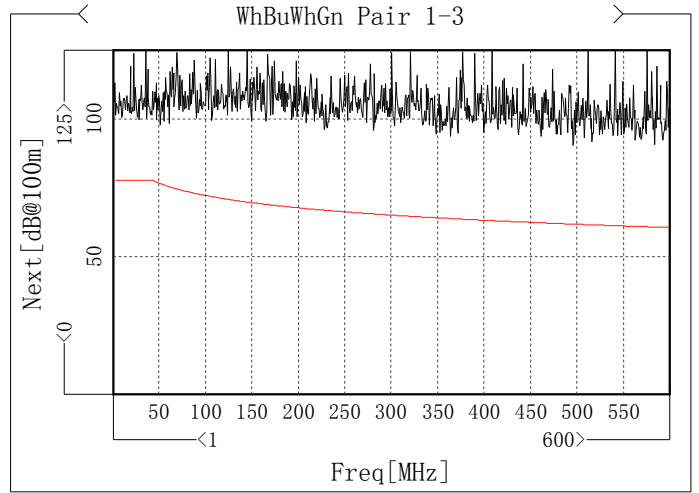

Next

Item	Min [dB@100m]	Freq[MHz]	Spec [dB@100m]	Margin [dB@100m]
WhBuWhOg Pair 1-2	98.46	26.458	78	20.46
WhBuWhGn Pair 1-3	97.99	51.915	76.67	21.32
WhBuWhBn Pair 1-4	81.39	340.933	64.41	16.98
WhOgWhGn Pair 2-3	95.42	32.447	78	17.42
WhOgWhBn Pair 2-4	79.35	481.698	62.16	17.19
WhGnWhBn Pair 3-4	76.64	514.642	61.73	14.91