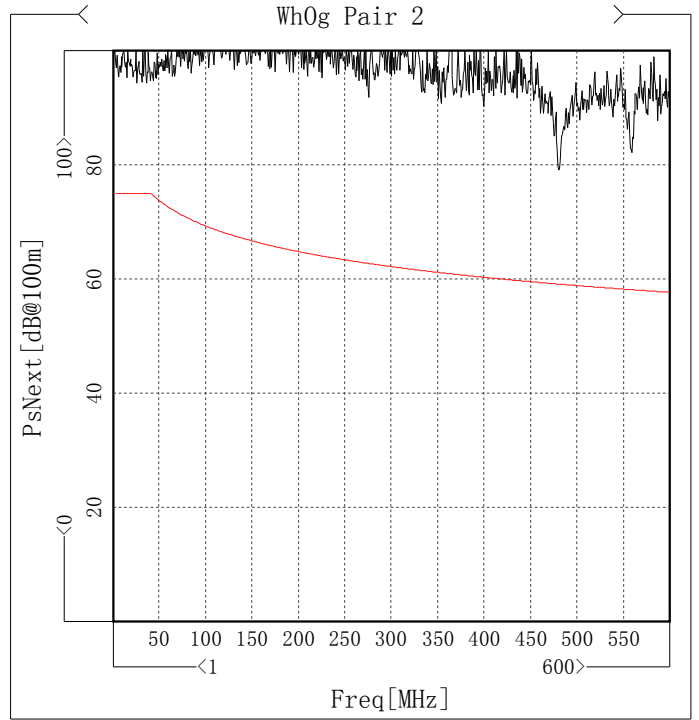

PsNext

Item	Min [dB@100m]	Freq[MHz]	Spec [dB@100m]	Margin [dB@100m]
WhBu Pair 1	81.34	340.933	61.41	19.93
WhOg Pair 2	94.35	26.458	75	19.35
WhGn Pair 3	76.63	514.642	58.73	17.9
WhBn Pair 4	76.55	514.642	58.73	17.82