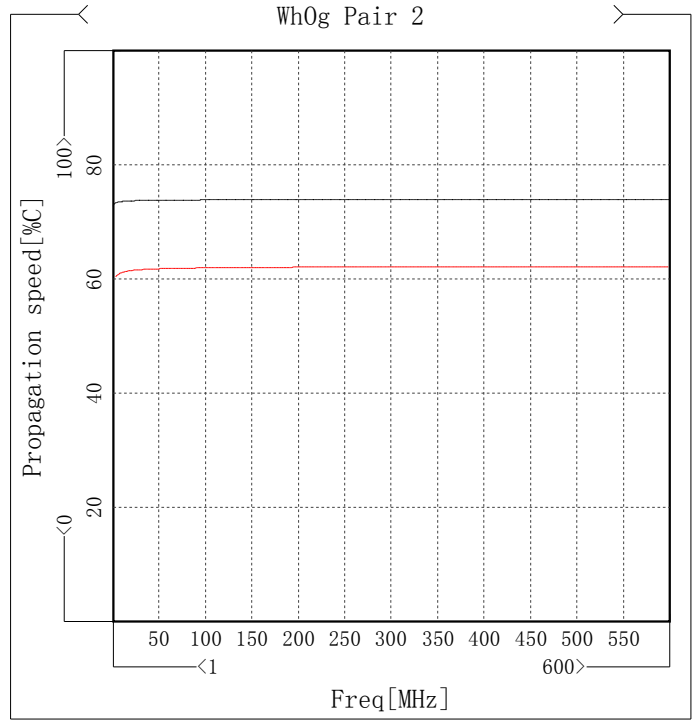

Propagation speed

Item	Min [%C]	Freq[MHz]	Spec [%C]	Margin [%C]
WhBu Pair 1	74.47	600	62.24	12.23
WhOg Pair 2	73.99	600	62.24	11.75
WhGn Pair 3	73.31	597.005	62.24	11.07
WhBn Pair 4	74.38	600	62.24	12.14