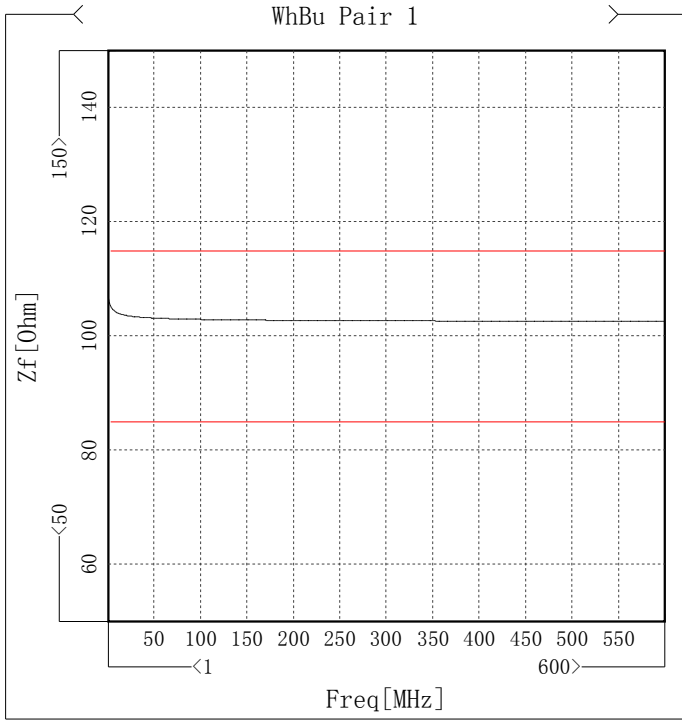

Delay Skew

Item	Max [ns/100m]	Freq[MHz]	Spec [ns/100m]	Margin [ns/100m]
WhBuWhOg Pair 1-2	3.05	4.744	25	21.95
WhBuWhGn Pair 1-3	7.05	41.433	25	17.95
WhBuWhBn Pair 1-4	1	4.744	25	24
WhOgWhGn Pair 2-3	4.15	600	25	20.85
WhOgWhBn Pair 2-4	2.35	600	25	22.65
WhGnWhBn Pair 3-4	6.5	600	25	18.5

Zin

Item	Max [Ohm]	Freq[MHz]	Spec [Ohm]	Margin [Ohm]	Min [Ohm]	Freq[MHz]	Spec [Ohm]	Margin [Ohm]
✓ WhBu Pair 1	102.69	9.985	111.92	9.23	99.12	15.975	89.35	9.77
✓ WhOg Pair 2	104.23	9.985	111.92	7.69	101.87	13.729	89.35	12.52
✓ WhGn Pair 3	106.44	9.985	111.92	5.48	98.15	15.975	89.35	8.8
✓ WhBn Pair 4	104.85	9.985	111.92	7.07	101.93	15.975	89.35	12.58

Zf

Item	Max [Ohm]	Freq[MHz]	Spec [Ohm]	Margin [Ohm]	Min [Ohm]	Freq[MHz]	Spec [Ohm]	Margin [Ohm]
✓ WhBu Pair 1	105.03	4.744	115	9.97	102.64	597.005	85	17.64
✓ WhOg Pair 2	103.73	4.744	115	11.27	102.77	569.301	85	17.77
✓ WhGn Pair 3	102.89	4.744	115	12.11	102.05	521.381	85	17.05
✓ WhBn Pair 4	104.2	4.744	115	10.8	101.02	588.02	85	16.02