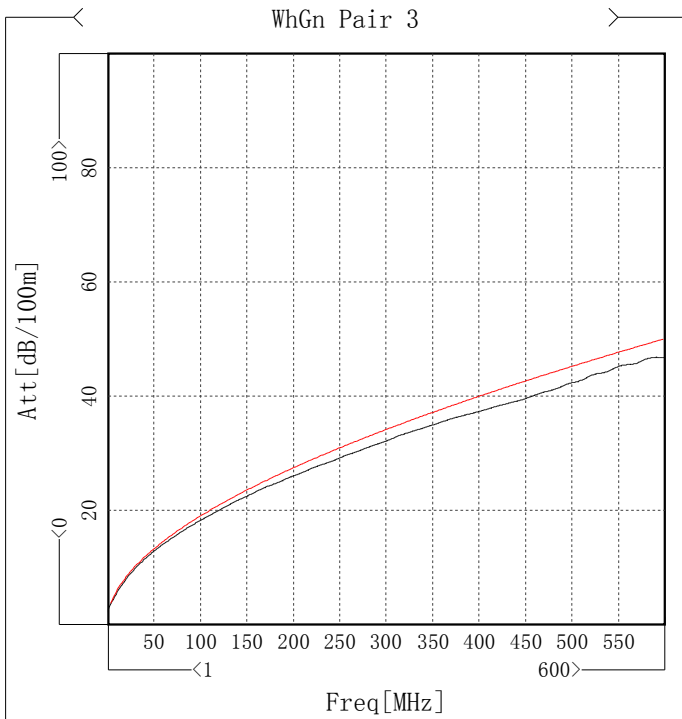

Att

Item	Max [dB/100m]	Freq[MHz]	Spec [dB/100m]	Margin [dB/100m]
WhBu Pair 1	3.87	4.744	4.06	0.19
Wh0g Pair 2	3.83	4.744	4.06	0.23
WhGn Pair 3	3.88	4.744	4.06	0.18
WhBn Pair 4	3.85	4.744	4.06	0.21