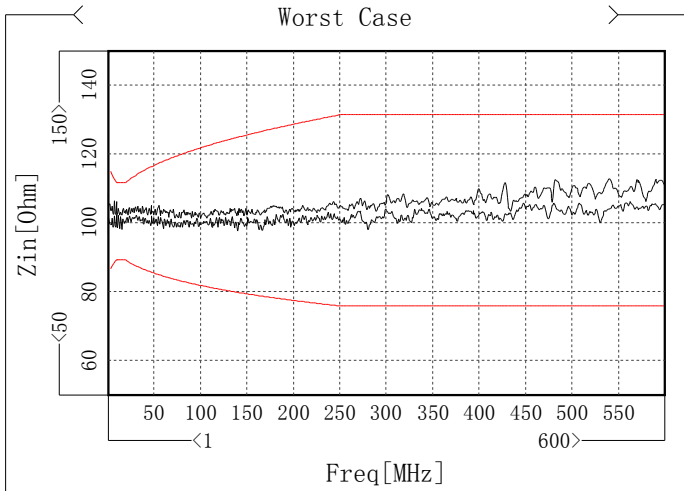

Worst Summary Of High Freq Parameter

Item	Max	Freq[MHz]	Spec	Margin	Min	Freq[MHz]	Spec	Margin
✓ Att[dB/100m]	3.88	4.744	4.06	0.18	/	/	/	/
✓ Phase delay[ns/100m]	454.97	600	535.47	80.5	/	/	/	/
✓ Propagation speed[%C]	/	/	/	/	73.31	597.005	62.24	11.07
✓ Delay Skew[ns/100m]	7.05	41.433	25	17.95	/	/	/	/
✓ Zin[Ohm]	106.44	9.985	111.92	5.48	98.15	15.975	89.35	8.8
✓ Zf[Ohm]	105.03	4.744	115	9.97	101.02	588.02	85	16.02