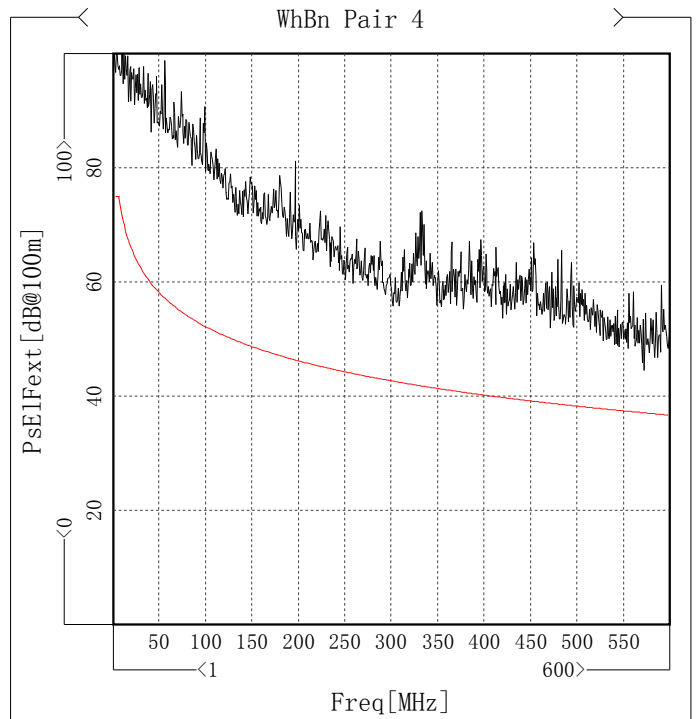

PsElFext

Item	Min [dB@100m]	Freq[MHz]	Spec [dB@100m]	Margin [dB@100m]
WhBu Pair 1	42.08	595.507	36.8	5.28
WhOg Pair 2	42.1	595.507	36.8	5.3
WhGn Pair 3	44.18	570.799	37.17	7.01
WhBn Pair 4	44.53	573.045	37.14	7.39