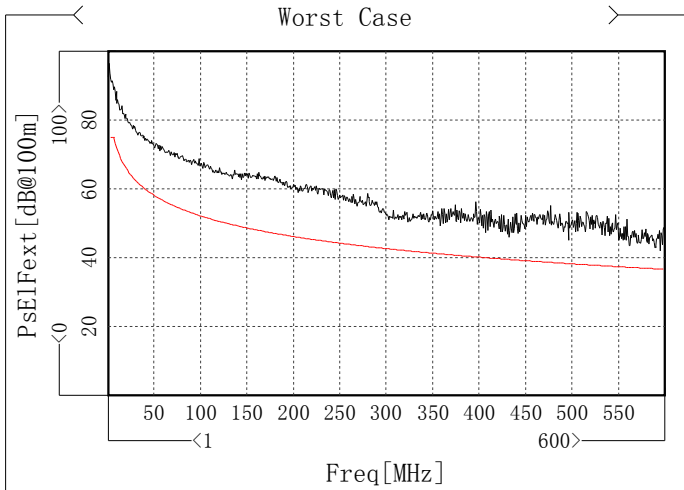

Worst Summary Of High Freq Parameter(2)

Item	Min	Freq[MHz]	Spec	Margin
✓ R1 [dB]	20.56	480.949	17.3	3.26
✓ Next [dB@100m]	76.64	514.642	61.73	14.91
✓ PsNext [dB@100m]	76.55	514.642	58.73	17.82
✓ E1Fext [dB@100m]	42.78	595.507	39.8	2.98
✓ PsE1Fext [dB@100m]	42.08	595.507	36.8	5.28