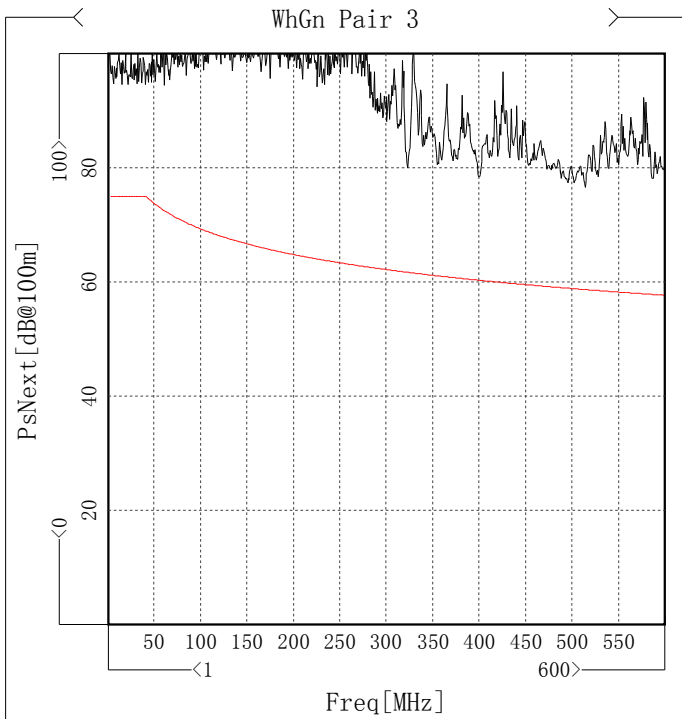

PsNext

Item	Min [dB@100m]	Freq[MHz]	Spec [dB@100m]	Margin [dB@100m]
WhBu Pair 1	81.34	340.933	61.41	19.93
WhOg Pair 2	94.35	26.458	75	19.35
WhGn Pair 3	76.63	514.642	58.73	17.9
WhBn Pair 4	76.55	514.642	58.73	17.82