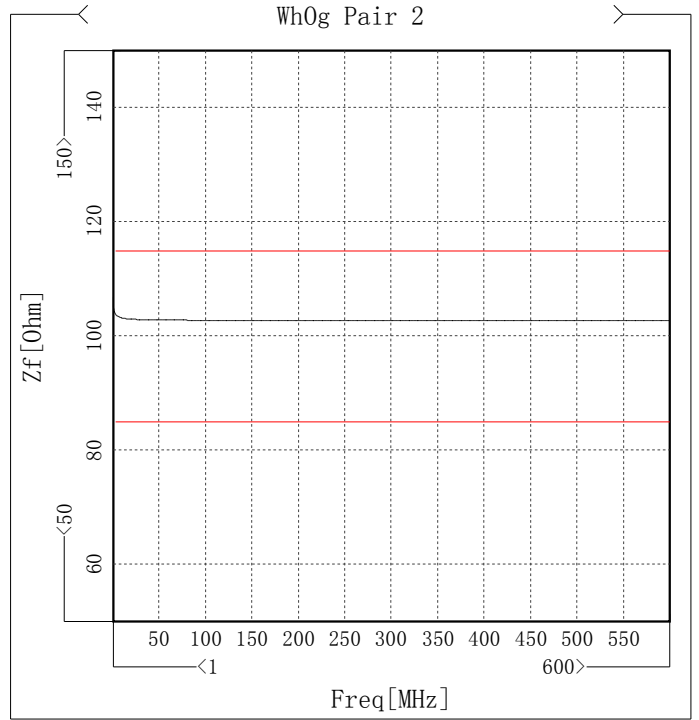

Delay Skew

Item	Max [ns/100m]	Freq[MHz]	Spec [ns/100m]	Margin [ns/100m]
WhBuWhOg Pair 1-2	3.05	4.744	25	21.95
WhBuWhGn Pair 1-3	7.05	41.433	25	17.95
WhBuWhBn Pair 1-4	1	4.744	25	24
WhOgWhGn Pair 2-3	4.15	600	25	20.85
WhOgWhBn Pair 2-4	2.35	600	25	22.65
WhGnWhBn Pair 3-4	6.5	600	25	18.5

Zin

Item	Max [Ohm]	Freq[MHz]	Spec [Ohm]	Margin [Ohm]	Min [Ohm]	Freq[MHz]	Spec [Ohm]	Margin [Ohm]
✓ WhBu Pair 1	102.69	9.985	111.92	9.23	99.12	15.975	89.35	9.77
✓ WhOg Pair 2	104.23	9.985	111.92	7.69	101.87	13.729	89.35	12.52
✓ WhGn Pair 3	106.44	9.985	111.92	5.48	98.15	15.975	89.35	8.8
✓ WhBn Pair 4	104.85	9.985	111.92	7.07	101.93	15.975	89.35	12.58

Zf

Item	Max [Ohm]	Freq[MHz]	Spec [Ohm]	Margin [Ohm]	Min [Ohm]	Freq[MHz]	Spec [Ohm]	Margin [Ohm]
✓ WhBu Pair 1	105.03	4.744	115	9.97	102.64	597.005	85	17.64
✓ WhOg Pair 2	103.73	4.744	115	11.27	102.77	569.301	85	17.77
✓ WhGn Pair 3	102.89	4.744	115	12.11	102.05	521.381	85	17.05
✓ WhBn Pair 4	104.2	4.744	115	10.8	101.02	588.02	85	16.02