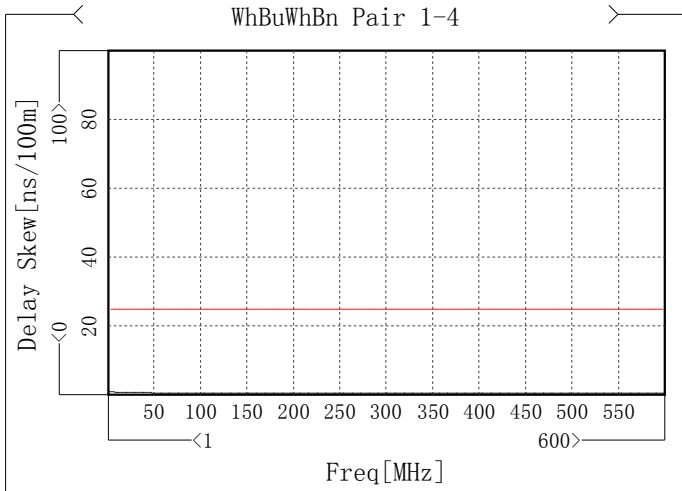

Delay Skew

Item	Max [ns/100m]	Freq[MHz]	Spec [ns/100m]	Margin [ns/100m]
WhBuWhOg Pair 1-2	3.05	4.744	25	21.95
WhBuWhGn Pair 1-3	7.05	41.433	25	17.95
WhBuWhBn Pair 1-4	1	4.744	25	24
WhOgWhGn Pair 2-3	4.15	600	25	20.85
WhOgWhBn Pair 2-4	2.35	600	25	22.65
WhGnWhBn Pair 3-4	6.5	600	25	18.5