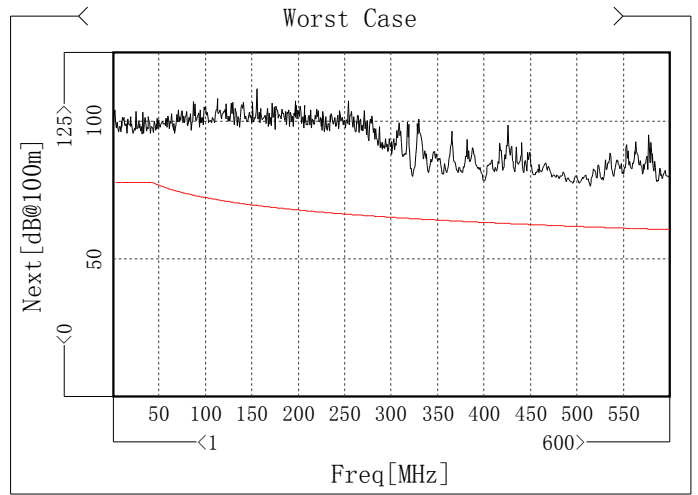

Worst Summary Of High Freq Parameter(2)

Item	Min	Freq[MHz]	Spec	Margin
✓ R1 [dB]	20.56	480.949	17.3	3.26
✓ Next [dB@100m]	76.64	514.642	61.73	14.91
✓ PsNext [dB@100m]	76.55	514.642	58.73	17.82
✓ E1Fext [dB@100m]	42.78	595.507	39.8	2.98
✓ PsE1Fext [dB@100m]	42.08	595.507	36.8	5.28