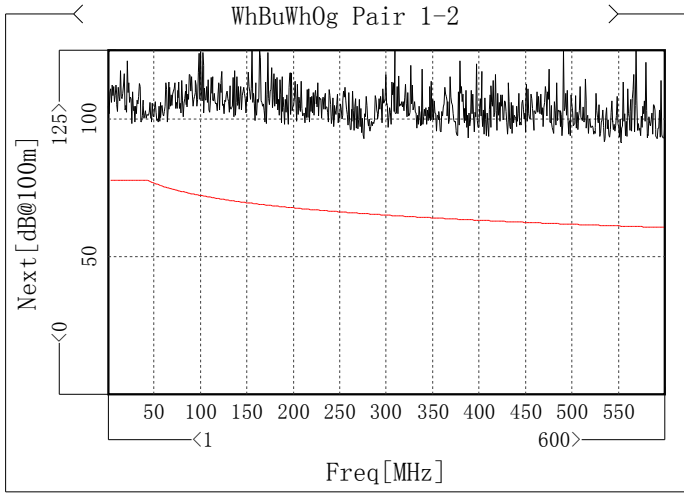

Next

Item	Min [dB@100m]	Freq[MHz]	Spec [dB@100m]	Margin [dB@100m]
WhBuWhOg Pair 1-2	98.46	26.458	78	20.46
WhBuWhGn Pair 1-3	97.99	51.915	76.67	21.32
WhBuWhBn Pair 1-4	81.39	340.933	64.41	16.98
WhOgWhGn Pair 2-3	95.42	32.447	78	17.42
WhOgWhBn Pair 2-4	79.35	481.698	62.16	17.19
WhGnWhBn Pair 3-4	76.64	514.642	61.73	14.91