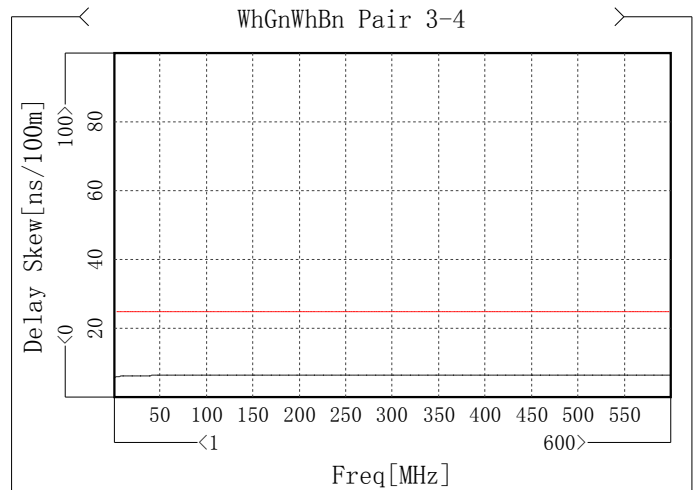

Delay Skew

Item	Max [ns/100m]	Freq[MHz]	Spec [ns/100m]	Margin [ns/100m]
WhBuWhOg Pair 1-2	3.05	4.744	25	21.95
WhBuWhGn Pair 1-3	7.05	41.433	25	17.95
WhBuWhBn Pair 1-4	1	4.744	25	24
WhOgWhGn Pair 2-3	4.15	600	25	20.85
WhOgWhBn Pair 2-4	2.35	600	25	22.65
WhGnWhBn Pair 3-4	6.5	600	25	18.5