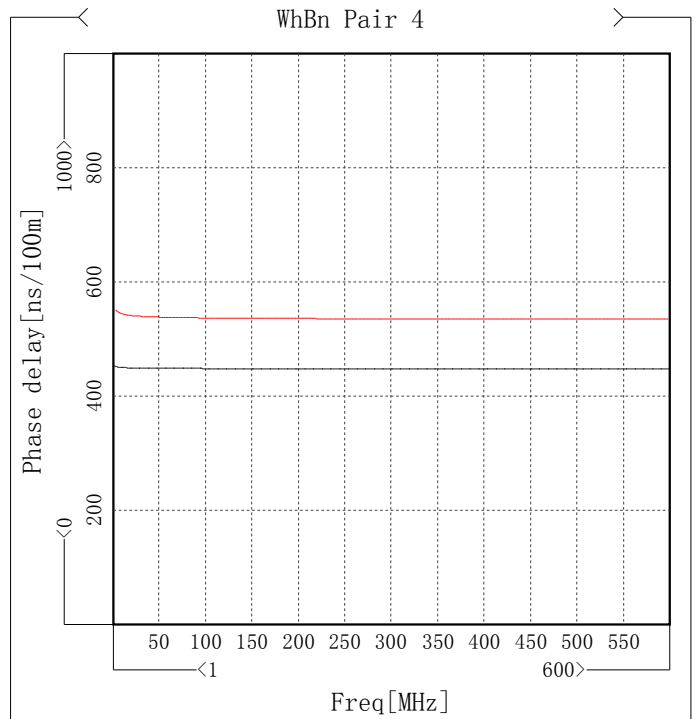

Phase delay

Item	Max [ns/100m]	Freq[MHz]	Spec [ns/100m]	Margin [ns/100m]
WhBu Pair 1	447.93	597.005	535.47	87.54
Wh0g Pair 2	450.82	600	535.47	84.65
WhGn Pair 3	454.97	600	535.47	80.5
WhBn Pair 4	448.47	600	535.47	87