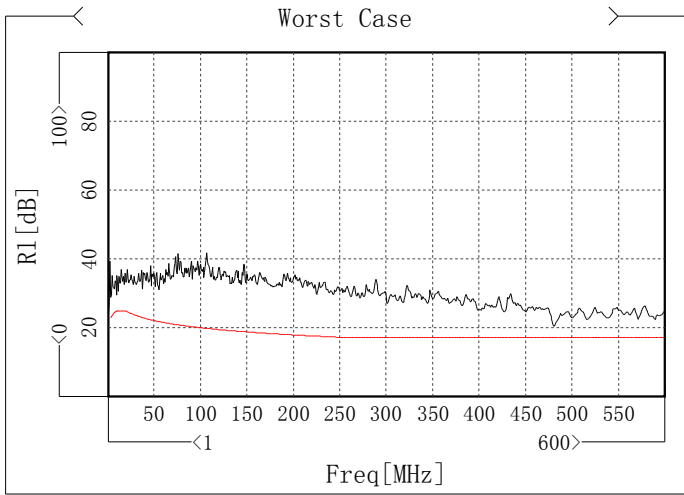

Worst Summary Of High Freq Parameter(2)

Item	Min	Freq[MHz]	Spec	Margin
✓ R1 [dB]	20.56	480.949	17.3	3.26
✓ Next [dB@100m]	76.64	514.642	61.73	14.91
✓ PsNext [dB@100m]	76.55	514.642	58.73	17.82
✓ E1Fext [dB@100m]	42.78	595.507	39.8	2.98
✓ PsE1Fext [dB@100m]	42.08	595.507	36.8	5.28