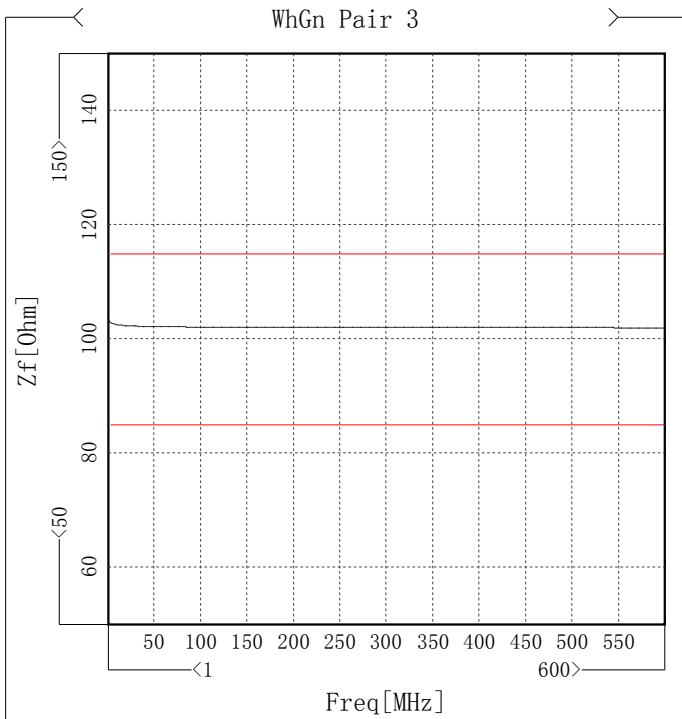

Delay Skew

Item	Max [ns/100m]	Freq[MHz]	Spec [ns/100m]	Margin [ns/100m]
WhBuWhOg Pair 1-2	3.05	4.744	25	21.95
WhBuWhGn Pair 1-3	7.05	41.433	25	17.95
WhBuWhBn Pair 1-4	1	4.744	25	24
WhOgWhGn Pair 2-3	4.15	600	25	20.85
WhOgWhBn Pair 2-4	2.35	600	25	22.65
WhGnWhBn Pair 3-4	6.5	600	25	18.5

Zin

Item	Max [Ohm]	Freq[MHz]	Spec [Ohm]	Margin [Ohm]	Min [Ohm]	Freq[MHz]	Spec [Ohm]	Margin [Ohm]
✓ WhBu Pair 1	102.69	9.985	111.92	9.23	99.12	15.975	89.35	9.77
✓ WhOg Pair 2	104.23	9.985	111.92	7.69	101.87	13.729	89.35	12.52
✓ WhGn Pair 3	106.44	9.985	111.92	5.48	98.15	15.975	89.35	8.8
✓ WhBn Pair 4	104.85	9.985	111.92	7.07	101.93	15.975	89.35	12.58

Zf

Item	Max [Ohm]	Freq[MHz]	Spec [Ohm]	Margin [Ohm]	Min [Ohm]	Freq[MHz]	Spec [Ohm]	Margin [Ohm]
✓ WhBu Pair 1	105.03	4.744	115	9.97	102.64	597.005	85	17.64
✓ WhOg Pair 2	103.73	4.744	115	11.27	102.77	569.301	85	17.77
✓ WhGn Pair 3	102.89	4.744	115	12.11	102.05	521.381	85	17.05
✓ WhBn Pair 4	104.2	4.744	115	10.8	101.02	588.02	85	16.02