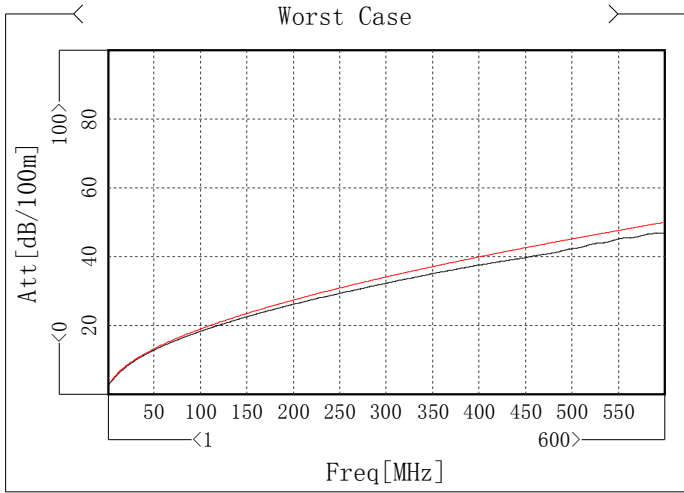

Worst Summary Of High Freq Parameter

Item	Max	Freq[MHz]	Spec	Margin	Min	Freq[MHz]	Spec	Margin
✓ Att[dB/100m]	3.88	4.744	4.06	0.18	/	/	/	/
✓ Phase delay[ns/100m]	454.97	600	535.47	80.5	/	/	/	/
✓ Propagation speed[%C]	/	/	/	/	73.31	597.005	62.24	11.07
✓ Delay Skew[ns/100m]	7.05	41.433	25	17.95	/	/	/	/
✓ Zin[Ohm]	106.44	9.985	111.92	5.48	98.15	15.975	89.35	8.8
✓ Zf[Ohm]	105.03	4.744	115	9.97	101.02	588.02	85	16.02