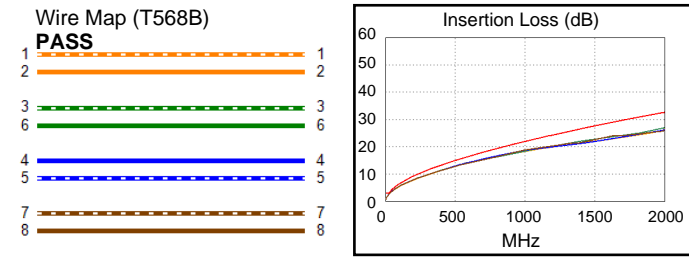

Software Version: V6.5 Build 5

Calibration Date: 07/01/2023

Adapter: DSX-8000R (DSX-CHA804)

S/N: 21041386

Length (m), Limit 30.0	[Pair 1,2]	30.9
Prop. Delay (ns), Limit 179	[Pair 7,8]	146
Delay Skew (ns), Limit 17	[Pair 7,8]	3
Resistance (ohms), Limit 6.40	[Pair 7,8]	4.20
Resist. Unbal. (ohms), Limit 0.200	[Pair 4,5]	0.009
Resist. P2P Unbal. (ohms), Limit 0.200	[Pair 3,6-7,8]	0.033
Insertion Loss Margin (dB)	[Pair 3,6]	5.7
Frequency (MHz)	[Pair 3,6]	2000.0
Limit (dB)	[Pair 3,6]	32.7