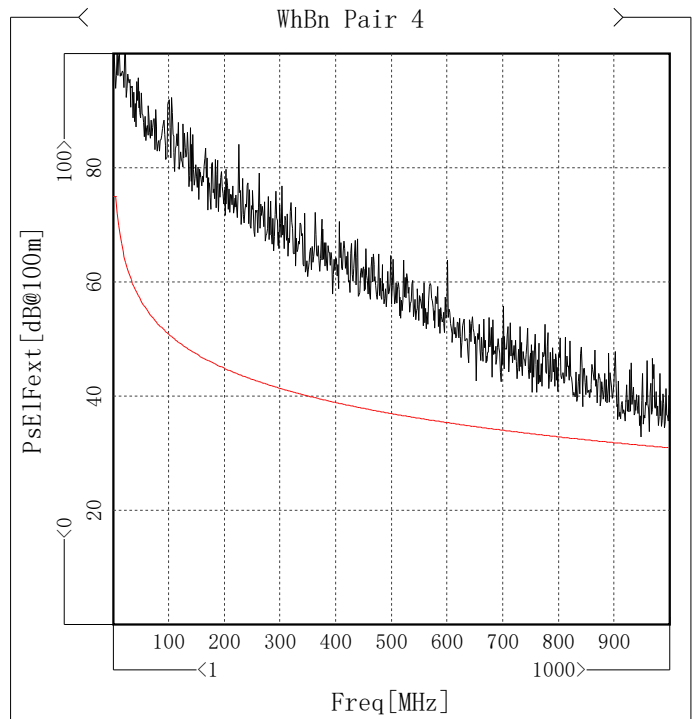

PsEI Fext

Item	Min [dB@100m]	Freq [MHz]	Spec [dB@100m]	Margin [dB@100m]
WhBu Pair 1	33.18	992.507	31.07	2.11
WhOg Pair 2	33.9	983.766	31.14	2.76
WhGn Pair 3	32.96	992.507	31.07	1.89
WhBn Pair 4	32.92	948.801	31.46	1.46