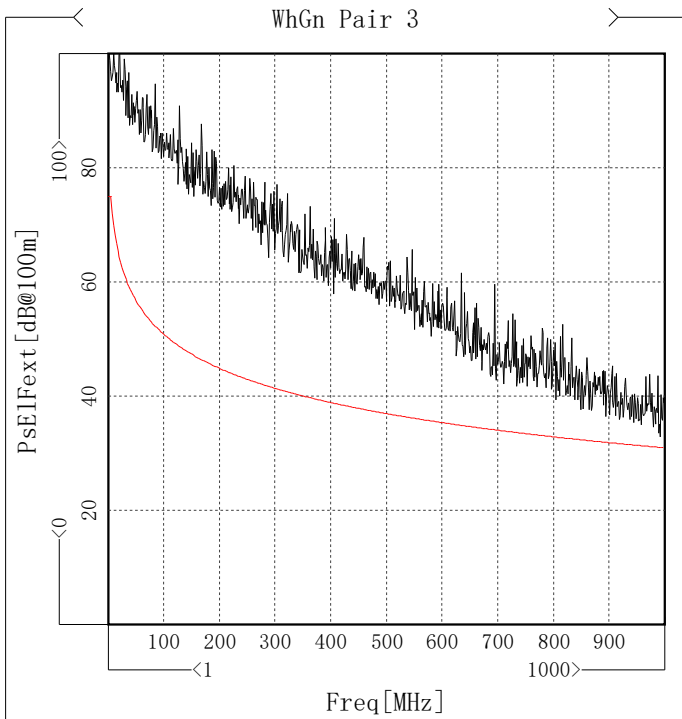

PsEI Fext

Item	Min [dB@100m]	Freq [MHz]	Spec [dB@100m]	Margin [dB@100m]
WhBu Pair 1	33.18	992.507	31.07	2.11
WhOg Pair 2	33.9	983.766	31.14	2.76
WhGn Pair 3	32.96	992.507	31.07	1.89
WhBn Pair 4	32.92	948.801	31.46	1.46