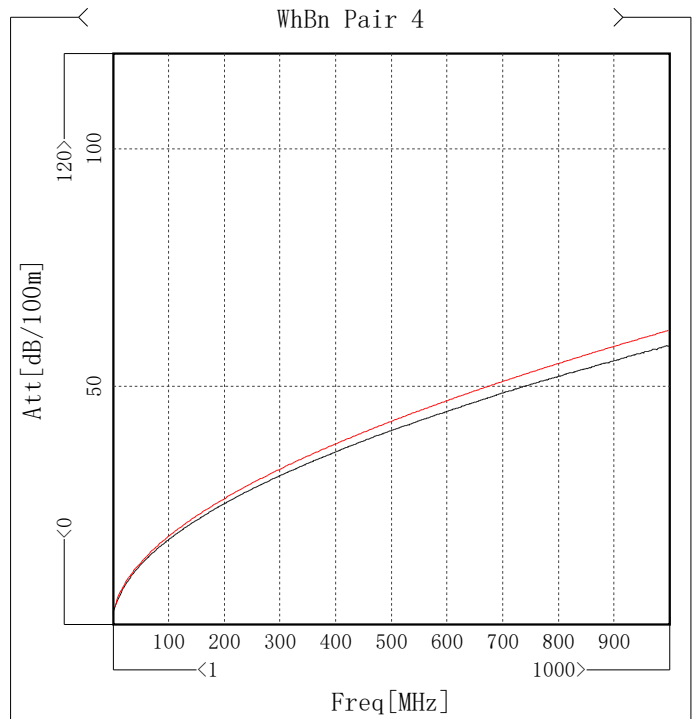

Att

Item	Max [dB/100m]	Freq[MHz]	Spec [dB/100m]	Margin [dB/100m]
WhBu Pair 1	3.8	4.746	4.06	0.26
WhOg Pair 2	3.8	4.746	4.06	0.26
WhGn Pair 3	3.8	4.746	4.06	0.26
WhBn Pair 4	3.78	4.746	4.06	0.28