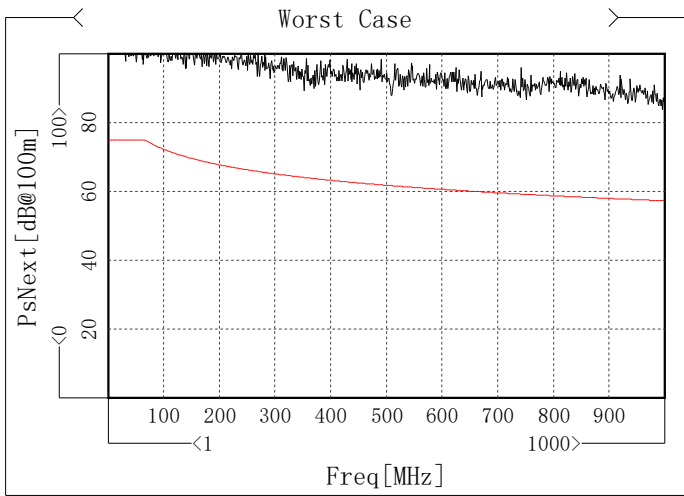

Worst Summary Of High Freq Parameter(2)

Item	Min	Freq[MHz]	Spec	Margin
✓ R1 [dB]	20.84	991.259	15.12	5.72
✓ Next [dB@100m]	98.89	64.686	78	20.89
✓ PsNext [dB@100m]	96.99	64.686	75	21.99
✓ E1Fext [dB@100m]	35.59	948.801	34.46	1.13
✓ PsE1Fext [dB@100m]	32.92	948.801	31.46	1.46