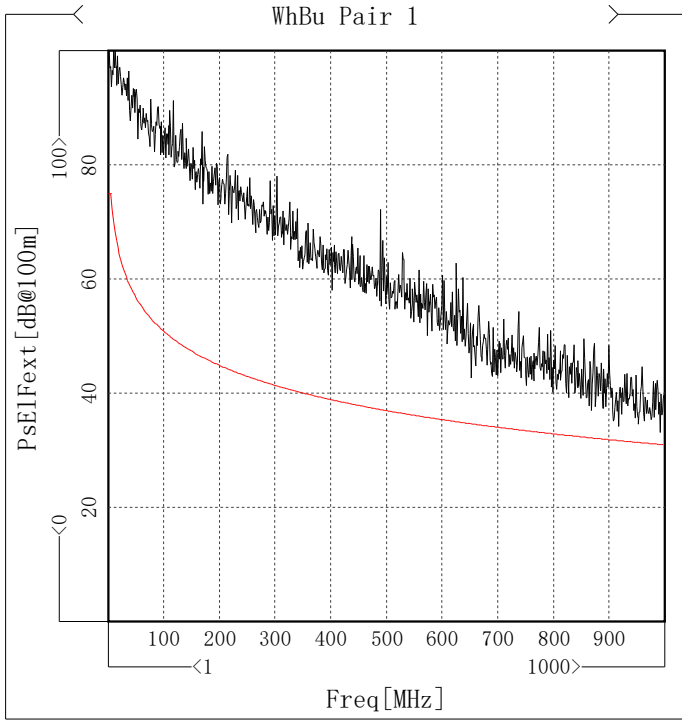

PsEI Fext

Item	Min [dB@100m]	Freq [MHz]	Spec [dB@100m]	Margin [dB@100m]
WhBu Pair 1	33.18	992.507	31.07	2.11
WhOg Pair 2	33.9	983.766	31.14	2.76
WhGn Pair 3	32.96	992.507	31.07	1.89
WhBn Pair 4	32.92	948.801	31.46	1.46