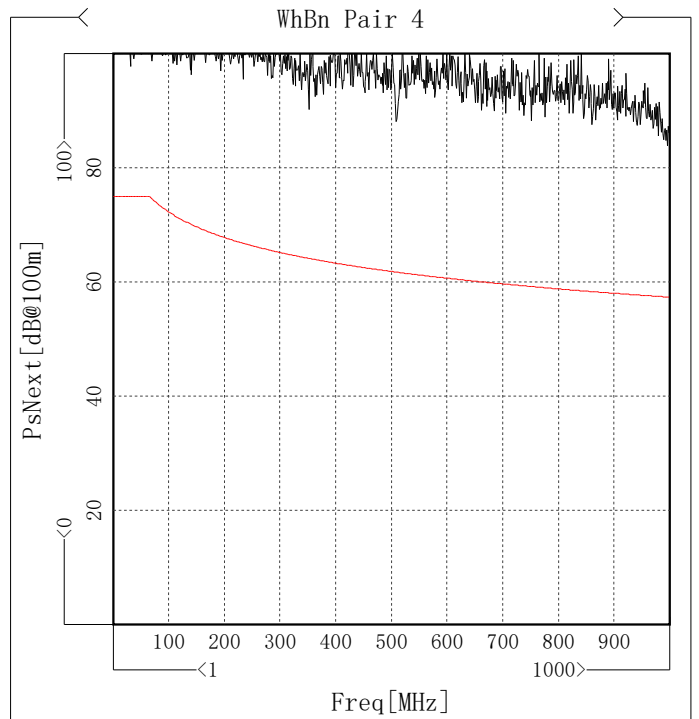

PsNext

Item	Min [dB@100m]	Freq [MHz]	Spec [dB@100m]	Margin [dB@100m]
WhBu Pair 1	97.32	64.686	75	22.32
WhOg Pair 2	96.99	64.686	75	21.99
WhGn Pair 3	97.8	32.219	75	22.8
WhBn Pair 4	97.44	1	75	22.44