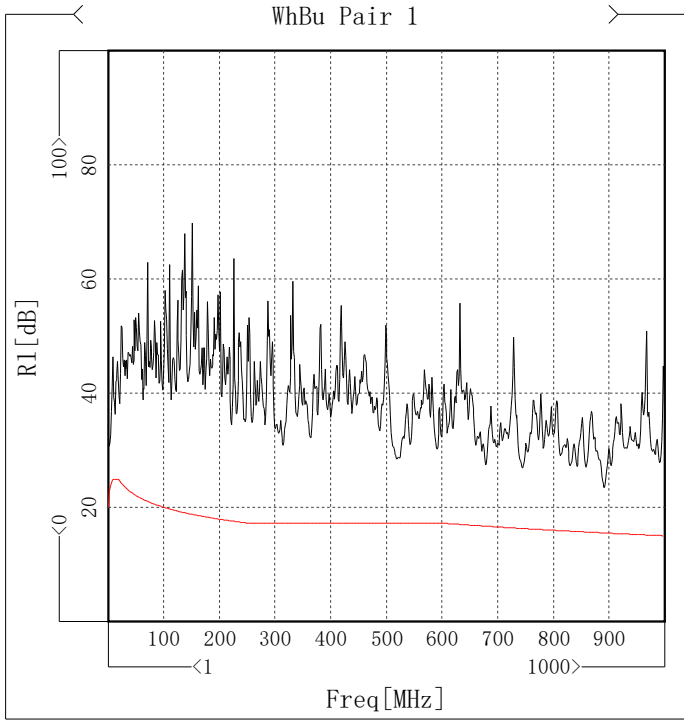

R1

Item	Min [dB]	Freq [MHz]	Spec [dB]	Margin [dB]
WhBu Pair 1	31.32	4.746	23.38	7.94
WhOg Pair 2	33.31	5.995	23.89	9.42
WhGn Pair 3	20.84	991.259	15.12	5.72
WhBn Pair 4	31.8	4.746	23.38	8.42