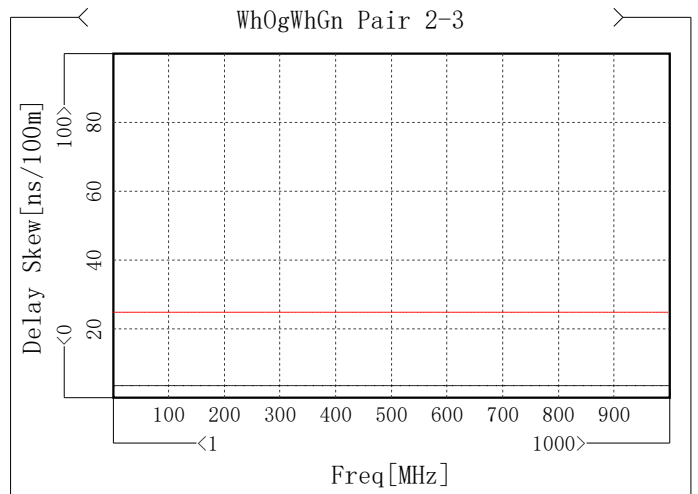

Att

Item	Max [dB/100m]	Freq[MHz]	Spec [dB/100m]	Margin [dB/100m]
WhBu Pair 1	3.8	4.746	4.06	0.26
WhOg Pair 2	3.8	4.746	4.06	0.26
WhGn Pair 3	3.8	4.746	4.06	0.26
WhBn Pair 4	3.78	4.746	4.06	0.28

Phase delay

Item	Max [ns/100m]	Freq [MHz]	Spec [ns/100m]	Margin [ns/100m]
WhBu Pair 1	459.37	995.005	535.14	75.77
WhOg Pair 2	454.25	988.761	535.14	80.89
WhGn Pair 3	457.93	996.254	535.14	77.21
WhBn Pair 4	454.07	1000	535.14	81.07

Propagation speed

Item	Min [%C]	Freq[MHz]	Spec [%C]	Margin [%C]
WhBu Pair 1	67.71	1	58.51	9.2
WhOg Pair 2	68.45	1	58.51	9.94
WhGn Pair 3	67.98	1	58.51	9.47
WhBn Pair 4	68.53	1	58.51	10.02

Delay Skew

Item	Max [ns/100m]	Freq[MHz]	Spec [ns/100m]	Margin [ns/100m]
WhBuWhOg Pair 1-2	5.35	1	25	19.65
WhBuWhGn Pair 1-3	1.95	1	25	23.05
WhBuWhBn Pair 1-4	5.86	1	25	19.14
WhOgWhGn Pair 2-3	3.68	1000	25	21.32
WhOgWhBn Pair 2-4	0.52	1	25	24.48
WhGnWhBn Pair 3-4	3.92	1	25	21.08