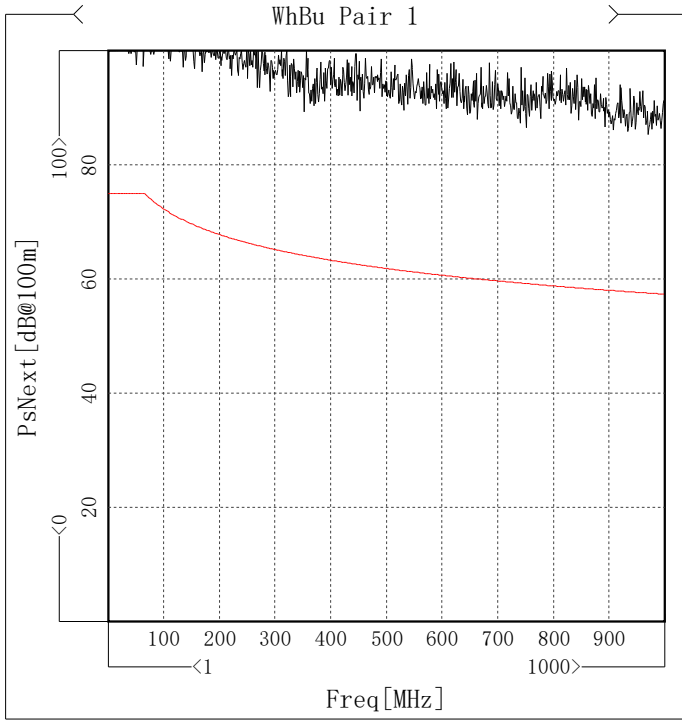

PsNext

Item	Min [dB@100m]	Freq [MHz]	Spec [dB@100m]	Margin [dB@100m]
WhBu Pair 1	97.32	64.686	75	22.32
WhOg Pair 2	96.99	64.686	75	21.99
WhGn Pair 3	97.8	32.219	75	22.8
WhBn Pair 4	97.44	1	75	22.44