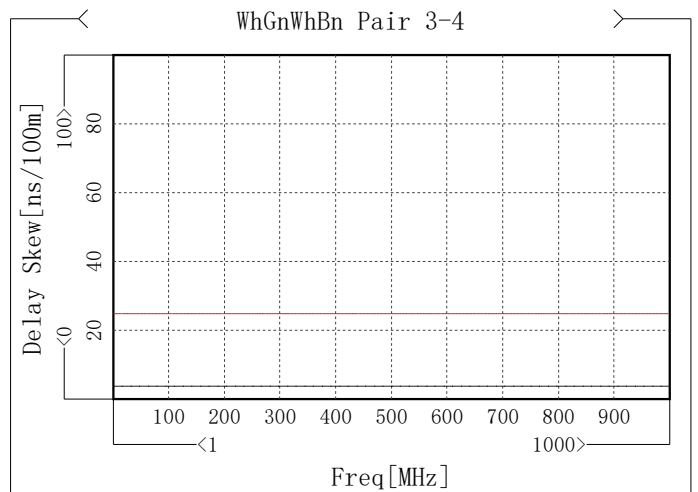

Att

Item	Max [dB/100m]	Freq[MHz]	Spec [dB/100m]	Margin [dB/100m]
WhBu Pair 1	3.8	4.746	4.06	0.26
WhOg Pair 2	3.8	4.746	4.06	0.26
WhGn Pair 3	3.8	4.746	4.06	0.26
WhBn Pair 4	3.78	4.746	4.06	0.28

Phase delay

Item	Max [ns/100m]	Freq [MHz]	Spec [ns/100m]	Margin [ns/100m]
WhBu Pair 1	459.37	995.005	535.14	75.77
WhOg Pair 2	454.25	988.761	535.14	80.89
WhGn Pair 3	457.93	996.254	535.14	77.21
WhBn Pair 4	454.07	1000	535.14	81.07

Propagation speed

Item	Min [%C]	Freq[MHz]	Spec [%C]	Margin [%C]
WhBu Pair 1	67.71	1	58.51	9.2
WhOg Pair 2	68.45	1	58.51	9.94
WhGn Pair 3	67.98	1	58.51	9.47
WhBn Pair 4	68.53	1	58.51	10.02

Delay Skew

Item	Max [ns/100m]	Freq[MHz]	Spec [ns/100m]	Margin [ns/100m]
WhBuWhOg Pair 1-2	5.35	1	25	19.65
WhBuWhGn Pair 1-3	1.95	1	25	23.05
WhBuWhBn Pair 1-4	5.86	1	25	19.14
WhOgWhGn Pair 2-3	3.68	1000	25	21.32
WhOgWhBn Pair 2-4	0.52	1	25	24.48
WhGnWhBn Pair 3-4	3.92	1	25	21.08