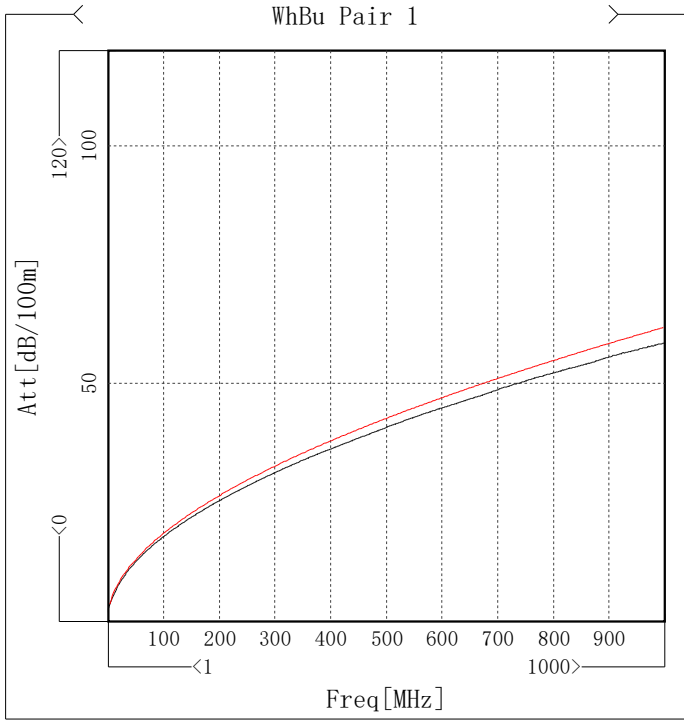

Att

Item	Max [dB/100m]	Freq[MHz]	Spec [dB/100m]	Margin [dB/100m]
WhBu Pair 1	3.8	4.746	4.06	0.26
WhOg Pair 2	3.8	4.746	4.06	0.26
WhGn Pair 3	3.8	4.746	4.06	0.26
WhBn Pair 4	3.78	4.746	4.06	0.28