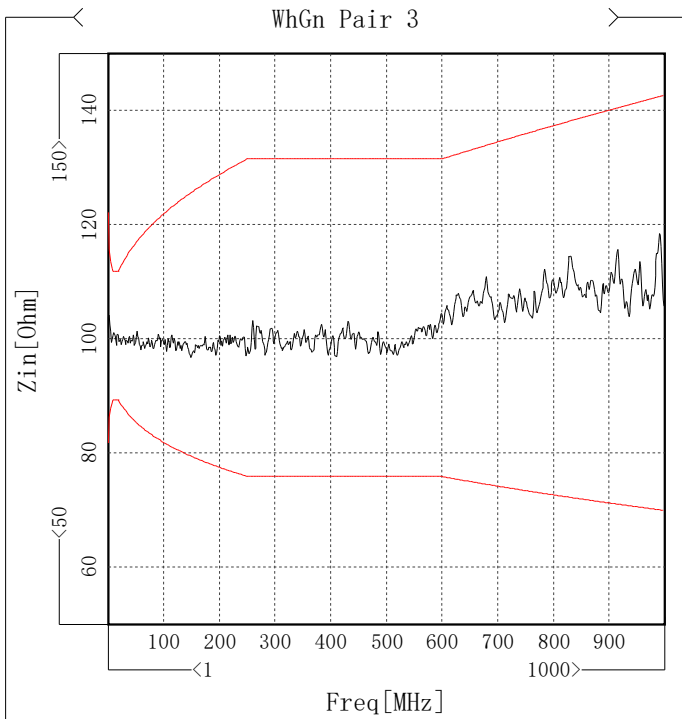

Propagation speed

Item	Min [%C]	Freq[MHz]	Spec [%C]	Margin [%C]
WhBu Pair 1	67.71	1	58.51	9.2
WhOg Pair 2	68.45	1	58.51	9.94
WhGn Pair 3	67.98	1	58.51	9.47
WhBn Pair 4	68.53	1	58.51	10.02

Delay Skew

Item	Max [ns/100m]	Freq[MHz]	Spec [ns/100m]	Margin [ns/100m]
WhBuWhOg Pair 1-2	5.35	1	25	19.65
WhBuWhGn Pair 1-3	1.95	1	25	23.05
WhBuWhBn Pair 1-4	5.86	1	25	19.14
WhOgWhGn Pair 2-3	3.68	1000	25	21.32
WhOgWhBn Pair 2-4	0.52	1	25	24.48
WhGnWhBn Pair 3-4	3.92	1	25	21.08

Zin

Item	Max [Ohm]	Freq[MHz]	Spec [Ohm]	Margin [Ohm]	Min [Ohm]	Freq[MHz]	Spec [Ohm]	Margin [Ohm]
✓ WhBu Pair 1	101.88	12.239	111.92	10.04	99.69	15.985	89.35	10.34
✓ WhOg Pair 2	100.92	10.99	111.92	11	99.02	15.985	89.35	9.67
✓ WhGn Pair 3	101.16	10.99	111.92	10.76	98.99	15.985	89.35	9.64
✓ WhBn Pair 4	101.57	13.487	111.92	10.35	99.25	14.736	89.35	9.9