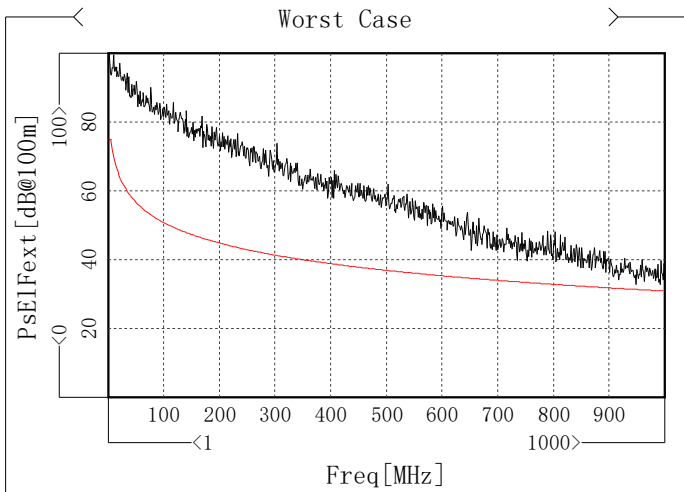

Worst Summary Of High Freq Parameter(2)

Item	Min	Freq[MHz]	Spec	Margin
✓ R1 [dB]	20.84	991.259	15.12	5.72
✓ Next [dB@100m]	98.89	64.686	78	20.89
✓ PsNext [dB@100m]	96.99	64.686	75	21.99
✓ E1Fext [dB@100m]	35.59	948.801	34.46	1.13
✓ PsE1Fext [dB@100m]	32.92	948.801	31.46	1.46