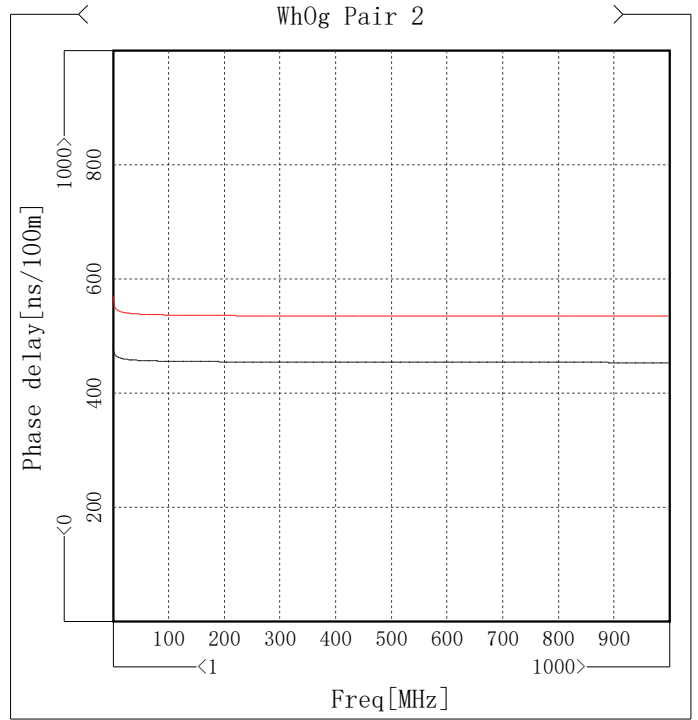

Phase delay

Item	Max [ns/100m]	Freq [MHz]	Spec [ns/100m]	Margin [ns/100m]
WhBu Pair 1	459.37	995.005	535.14	75.77
WhOg Pair 2	454.25	988.761	535.14	80.89
WhGn Pair 3	457.93	996.254	535.14	77.21
WhBn Pair 4	454.07	1000	535.14	81.07