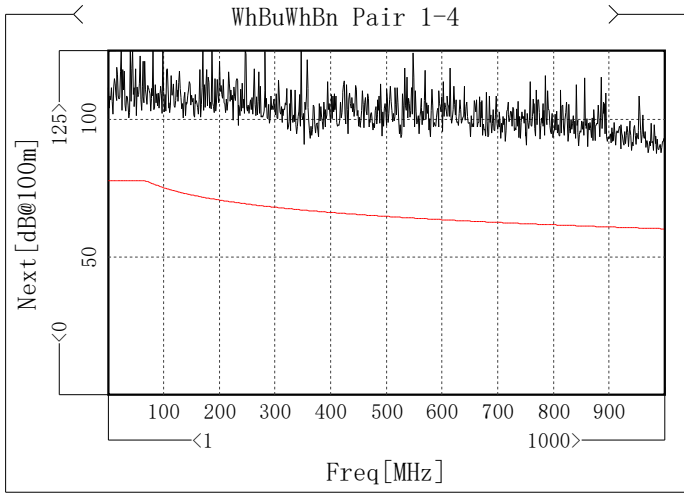

Next

Item	Min [dB@100m]	Freq [MHz]	Spec [dB@100m]	Margin [dB@100m]
WhBuWhOg Pair 1-2	98.89	64.686	78	20.89
WhBuWhGn Pair 1-3	90.67	370.63	66.87	23.8
WhBuWhBn Pair 1-4	100.79	38.463	78	22.79
WhOgWhGn Pair 2-3	101.77	64.686	78	23.77
WhOgWhBn Pair 2-4	100.48	70.93	77.64	22.84
WhGnWhBn Pair 3-4	99.89	32.219	78	21.89