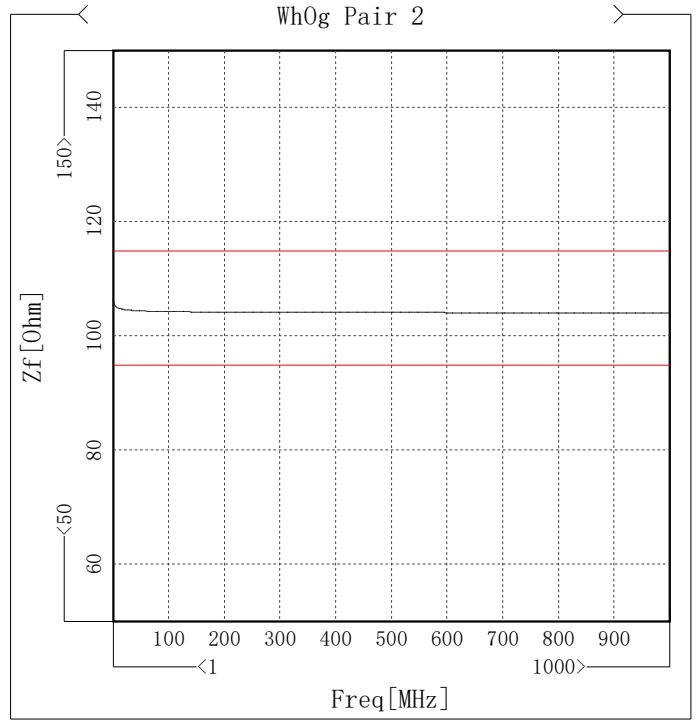

Zf

Item	Max [Ohm]	Freq[MHz]	Spec [Ohm]	Margin [Ohm]	Min [Ohm]	Freq[MHz]	Spec [Ohm]	Margin [Ohm]
✓ WhBu Pair 1	109.13	1	115	5.87	105.39	897.603	95	10.39
✓ WhOg Pair 2	107.07	1	115	7.93	104.14	981.269	95	9.14
✓ WhGn Pair 3	108.04	1	115	6.96	104.8	896.354	95	9.8
✓ WhBn Pair 4	109.08	1	115	5.92	105.17	926.324	95	10.17