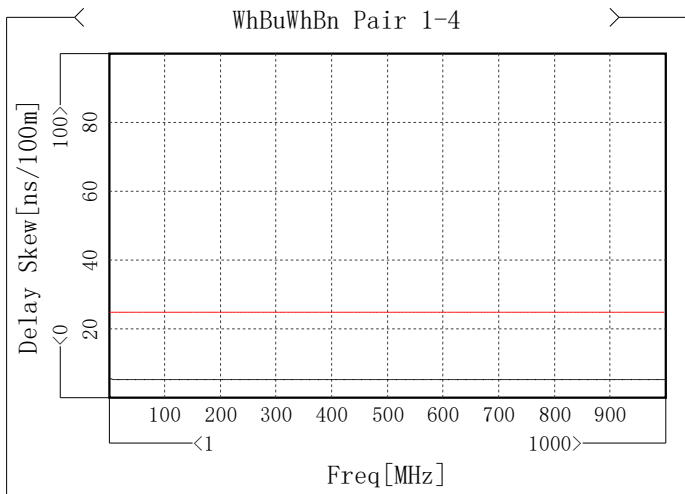

Att

Item	Max [dB/100m]	Freq[MHz]	Spec [dB/100m]	Margin [dB/100m]
WhBu Pair 1	3.8	4.746	4.06	0.26
WhOg Pair 2	3.8	4.746	4.06	0.26
WhGn Pair 3	3.8	4.746	4.06	0.26
WhBn Pair 4	3.78	4.746	4.06	0.28

Phase delay

Item	Max [ns/100m]	Freq [MHz]	Spec [ns/100m]	Margin [ns/100m]
WhBu Pair 1	459.37	995.005	535.14	75.77
WhOg Pair 2	454.25	988.761	535.14	80.89
WhGn Pair 3	457.93	996.254	535.14	77.21
WhBn Pair 4	454.07	1000	535.14	81.07

Propagation speed

Item	Min [%C]	Freq[MHz]	Spec [%C]	Margin [%C]
WhBu Pair 1	67.71	1	58.51	9.2
WhOg Pair 2	68.45	1	58.51	9.94
WhGn Pair 3	67.98	1	58.51	9.47
WhBn Pair 4	68.53	1	58.51	10.02

Delay Skew

Item	Max [ns/100m]	Freq[MHz]	Spec [ns/100m]	Margin [ns/100m]
WhBuWhOg Pair 1-2	5.35	1	25	19.65
WhBuWhGn Pair 1-3	1.95	1	25	23.05
WhBuWhBn Pair 1-4	5.86	1	25	19.14
WhOgWhGn Pair 2-3	3.68	1000	25	21.32
WhOgWhBn Pair 2-4	0.52	1	25	24.48
WhGnWhBn Pair 3-4	3.92	1	25	21.08