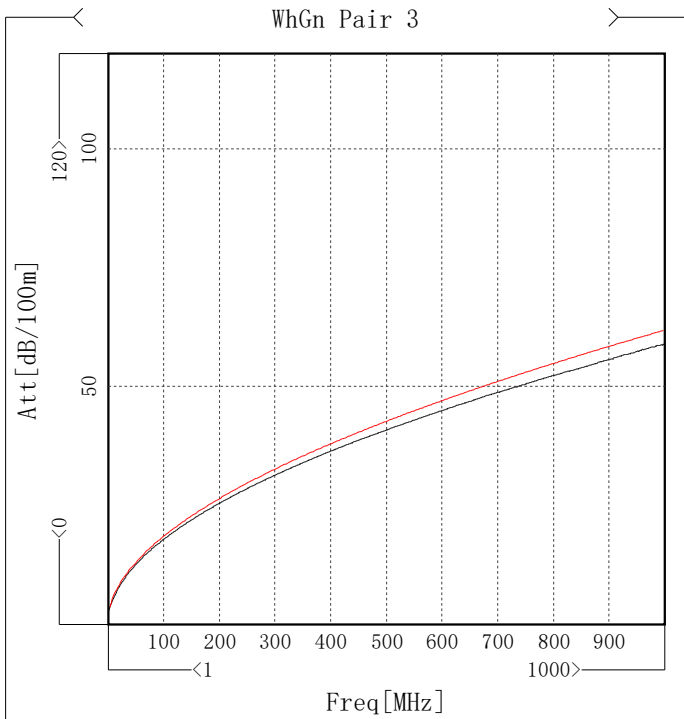

Att

Item	Max [dB/100m]	Freq[MHz]	Spec [dB/100m]	Margin [dB/100m]
WhBu Pair 1	3.8	4.746	4.06	0.26
WhOg Pair 2	3.8	4.746	4.06	0.26
WhGn Pair 3	3.8	4.746	4.06	0.26
WhBn Pair 4	3.78	4.746	4.06	0.28