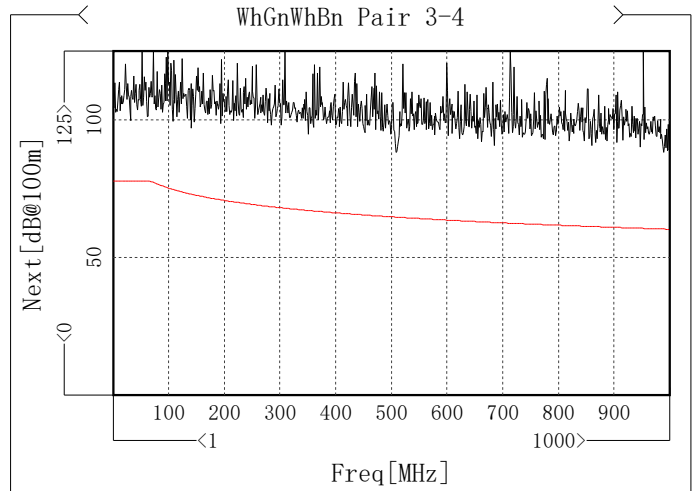

Next

Item	Min [dB@100m]	Freq [MHz]	Spec [dB@100m]	Margin [dB@100m]
WhBuWhOg Pair 1-2	98.89	64.686	78	20.89
WhBuWhGn Pair 1-3	90.67	370.63	66.87	23.8
WhBuWhBn Pair 1-4	100.79	38.463	78	22.79
WhOgWhGn Pair 2-3	101.77	64.686	78	23.77
WhOgWhBn Pair 2-4	100.48	70.93	77.64	22.84
WhGnWhBn Pair 3-4	99.89	32.219	78	21.89