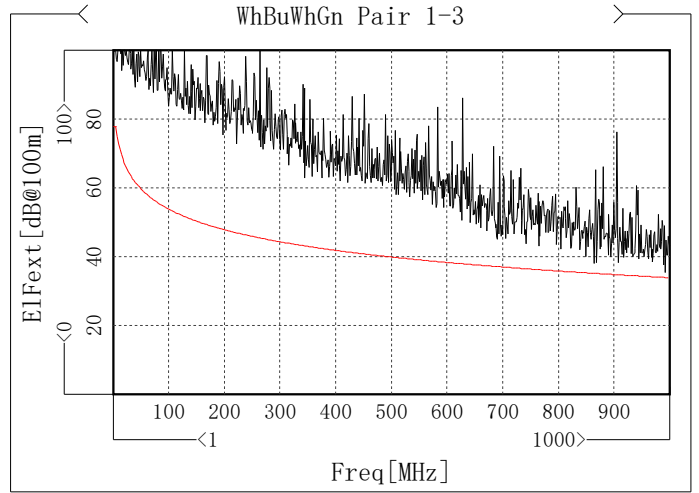

EI Fext

Item	Min [dB@100m]	Freq [MHz]	Spec [dB@100m]	Margin [dB@100m]
WhBuWhOg Pair 1-2	37.34	917.583	34.75	2.59
WhBuWhGn Pair 1-3	35.57	992.507	34.07	1.5
WhBuWhBn Pair 1-4	35.5	963.786	34.32	1.18
WhOgWhGn Pair 2-3	36.29	983.766	34.14	2.15
WhOgWhBn Pair 2-4	35.59	948.801	34.46	1.13
WhGnWhBn Pair 3-4	35.39	991.259	34.08	1.31