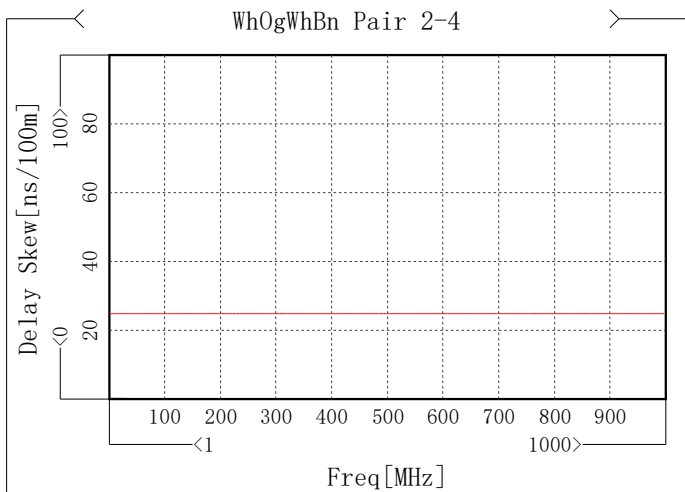

Att

Item	Max [dB/100m]	Freq[MHz]	Spec [dB/100m]	Margin [dB/100m]
WhBu Pair 1	3.8	4.746	4.06	0.26
WhOg Pair 2	3.8	4.746	4.06	0.26
WhGn Pair 3	3.8	4.746	4.06	0.26
WhBn Pair 4	3.78	4.746	4.06	0.28

Phase delay

Item	Max [ns/100m]	Freq [MHz]	Spec [ns/100m]	Margin [ns/100m]
WhBu Pair 1	459.37	995.005	535.14	75.77
WhOg Pair 2	454.25	988.761	535.14	80.89
WhGn Pair 3	457.93	996.254	535.14	77.21
WhBn Pair 4	454.07	1000	535.14	81.07

Propagation speed

Item	Min [%C]	Freq[MHz]	Spec [%C]	Margin [%C]
WhBu Pair 1	67.71	1	58.51	9.2
WhOg Pair 2	68.45	1	58.51	9.94
WhGn Pair 3	67.98	1	58.51	9.47
WhBn Pair 4	68.53	1	58.51	10.02

Delay Skew

Item	Max [ns/100m]	Freq[MHz]	Spec [ns/100m]	Margin [ns/100m]
WhBuWhOg Pair 1-2	5.35	1	25	19.65
WhBuWhGn Pair 1-3	1.95	1	25	23.05
WhBuWhBn Pair 1-4	5.86	1	25	19.14
WhOgWhGn Pair 2-3	3.68	1000	25	21.32
WhOgWhBn Pair 2-4	0.52	1	25	24.48
WhGnWhBn Pair 3-4	3.92	1	25	21.08