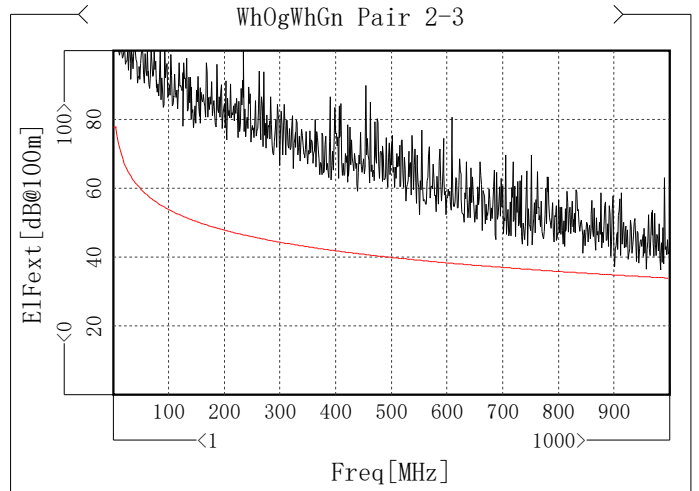

EI Fext

Item	Min [dB@100m]	Freq [MHz]	Spec [dB@100m]	Margin [dB@100m]
WhBuWhOg Pair 1-2	37.34	917.583	34.75	2.59
WhBuWhGn Pair 1-3	35.57	992.507	34.07	1.5
WhBuWhBn Pair 1-4	35.5	963.786	34.32	1.18
WhOgWhGn Pair 2-3	36.29	983.766	34.14	2.15
WhOgWhBn Pair 2-4	35.59	948.801	34.46	1.13
WhGnWhBn Pair 3-4	35.39	991.259	34.08	1.31