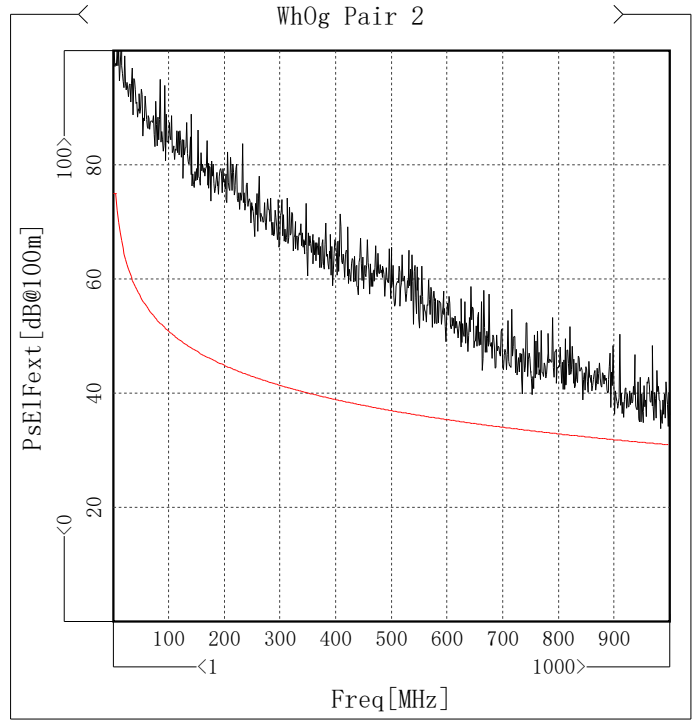

PsEI Fext

Item	Min [dB@100m]	Freq [MHz]	Spec [dB@100m]	Margin [dB@100m]
WhBu Pair 1	33.18	992.507	31.07	2.11
WhOg Pair 2	33.9	983.766	31.14	2.76
WhGn Pair 3	32.96	992.507	31.07	1.89
WhBn Pair 4	32.92	948.801	31.46	1.46