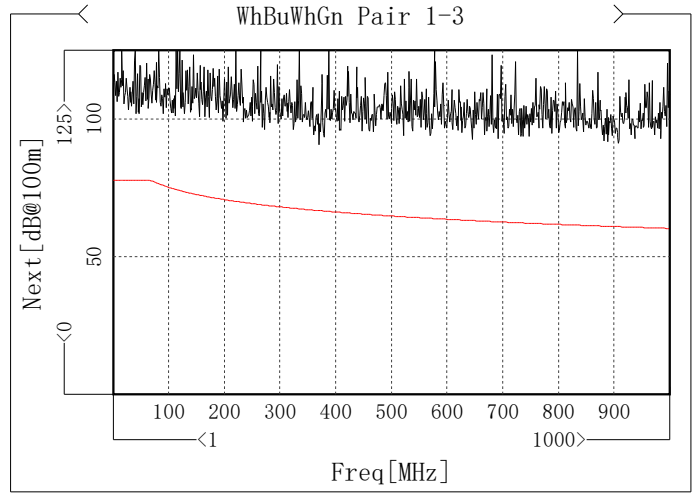

Next

Item	Min [dB@100m]	Freq [MHz]	Spec [dB@100m]	Margin [dB@100m]
WhBuWhOg Pair 1-2	98.89	64.686	78	20.89
WhBuWhGn Pair 1-3	90.67	370.63	66.87	23.8
WhBuWhBn Pair 1-4	100.79	38.463	78	22.79
WhOgWhGn Pair 2-3	101.77	64.686	78	23.77
WhOgWhBn Pair 2-4	100.48	70.93	77.64	22.84
WhGnWhBn Pair 3-4	99.89	32.219	78	21.89