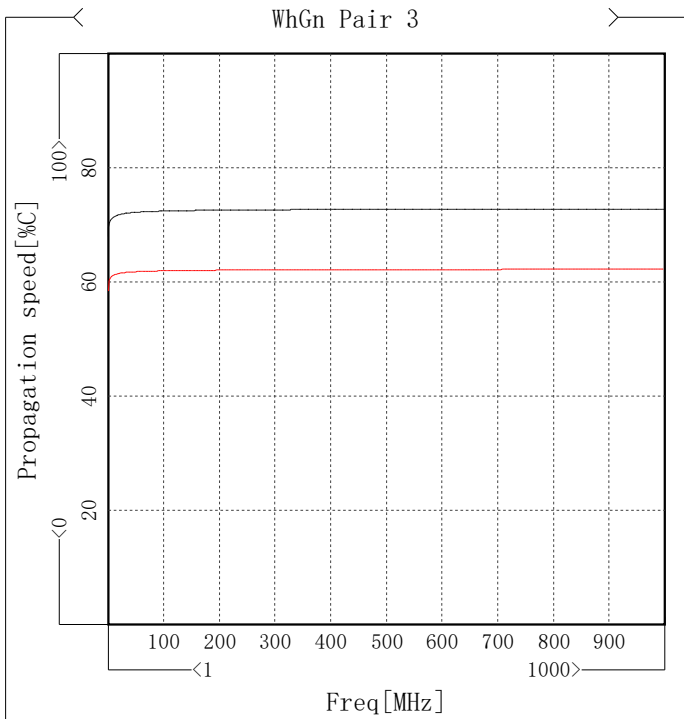

Propagation speed

Item	Min [%C]	Freq[MHz]	Spec [%C]	Margin [%C]
WhBu Pair 1	67.71	1	58.51	9.2
WhOg Pair 2	68.45	1	58.51	9.94
WhGn Pair 3	67.98	1	58.51	9.47
WhBn Pair 4	68.53	1	58.51	10.02