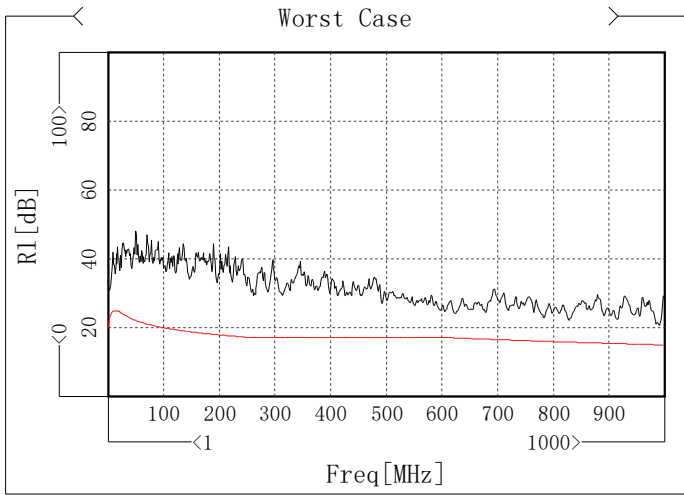

Worst Summary Of High Freq Parameter(2)

Item	Min	Freq[MHz]	Spec	Margin
✓ R1 [dB]	20.84	991.259	15.12	5.72
✓ Next [dB@100m]	98.89	64.686	78	20.89
✓ PsNext [dB@100m]	96.99	64.686	75	21.99
✓ E1Fext [dB@100m]	35.59	948.801	34.46	1.13
✓ PsE1Fext [dB@100m]	32.92	948.801	31.46	1.46