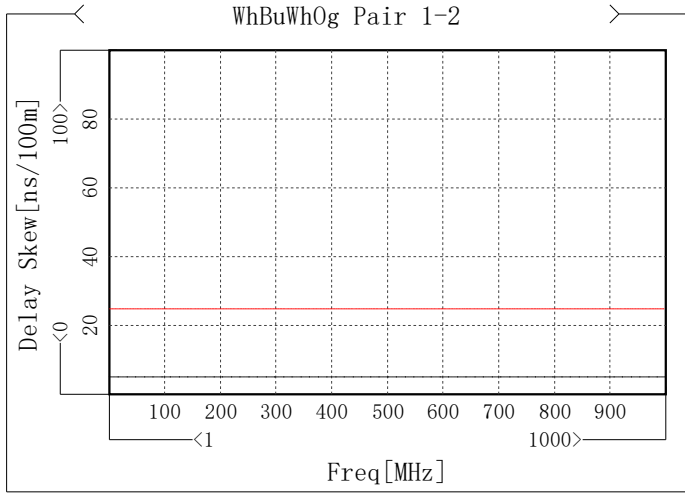

Item	Max [ns/100m]	Freq [MHz]	Spec [ns/100m]	Margin [ns/100m]
WhBu Pair 1	459.37	995.005	535.14	75.77
WhOg Pair 2	454.25	988.761	535.14	80.89
WhGn Pair 3	457.93	996.254	535.14	77.21
WhBn Pair 4	454.07	1000	535.14	81.07

Propagation speed

Item	Min [%C]	Freq[MHz]	Spec [%C]	Margin [%C]
WhBu Pair 1	67.71	1	58.51	9.2
WhOg Pair 2	68.45	1	58.51	9.94
WhGn Pair 3	67.98	1	58.51	9.47
WhBn Pair 4	68.53	1	58.51	10.02

Delay Skew

Item	Max [ns/100m]	Freq[MHz]	Spec [ns/100m]	Margin [ns/100m]
WhBuWhOg Pair 1-2	5.35	1	25	19.65
WhBuWhGn Pair 1-3	1.95	1	25	23.05
WhBuWhBn Pair 1-4	5.86	1	25	19.14
WhOgWhGn Pair 2-3	3.68	1000	25	21.32
WhOgWhBn Pair 2-4	0.52	1	25	24.48
WhGnWhBn Pair 3-4	3.92	1	25	21.08