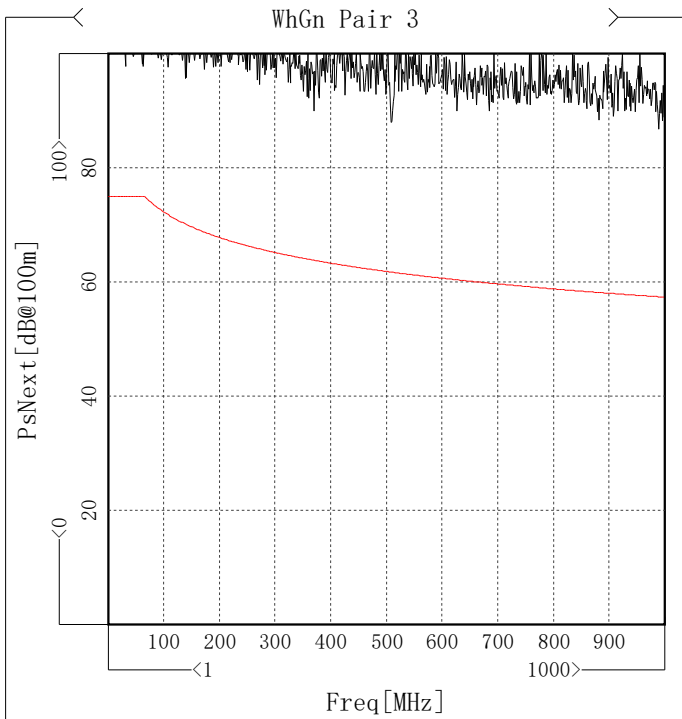

PsNext

Item	Min [dB@100m]	Freq [MHz]	Spec [dB@100m]	Margin [dB@100m]
WhBu Pair 1	97.32	64.686	75	22.32
WhOg Pair 2	96.99	64.686	75	21.99
WhGn Pair 3	97.8	32.219	75	22.8
WhBn Pair 4	97.44	1	75	22.44