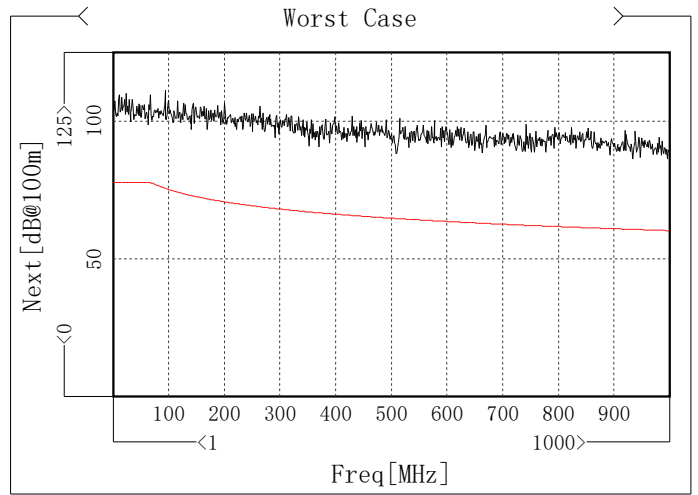

Worst Summary Of High Freq Parameter(2)

Item	Min	Freq[MHz]	Spec	Margin
✓ R1 [dB]	20.84	991.259	15.12	5.72
✓ Next [dB@100m]	98.89	64.686	78	20.89
✓ PsNext [dB@100m]	96.99	64.686	75	21.99
✓ E1Fext [dB@100m]	35.59	948.801	34.46	1.13
✓ PsE1Fext [dB@100m]	32.92	948.801	31.46	1.46