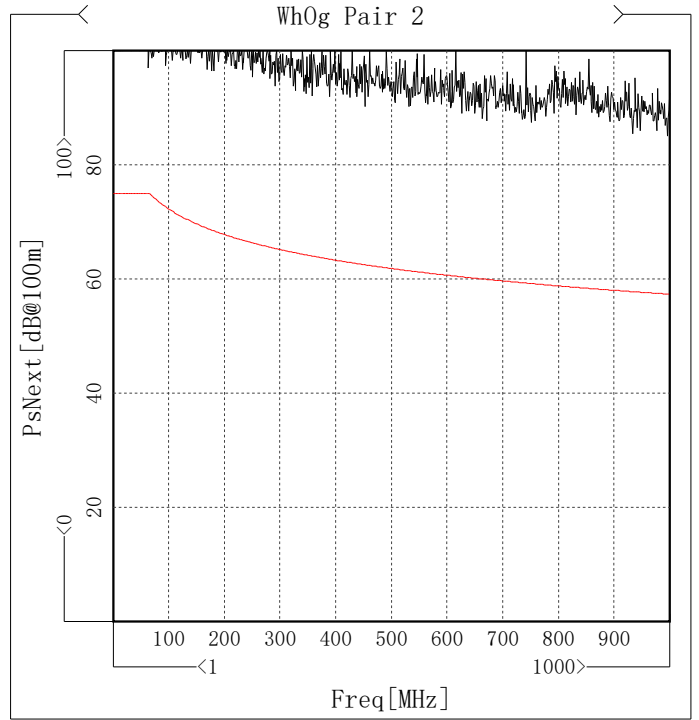

PsNext

Item	Min [dB@100m]	Freq [MHz]	Spec [dB@100m]	Margin [dB@100m]
WhBu Pair 1	97.32	64.686	75	22.32
WhOg Pair 2	96.99	64.686	75	21.99
WhGn Pair 3	97.8	32.219	75	22.8
WhBn Pair 4	97.44	1	75	22.44