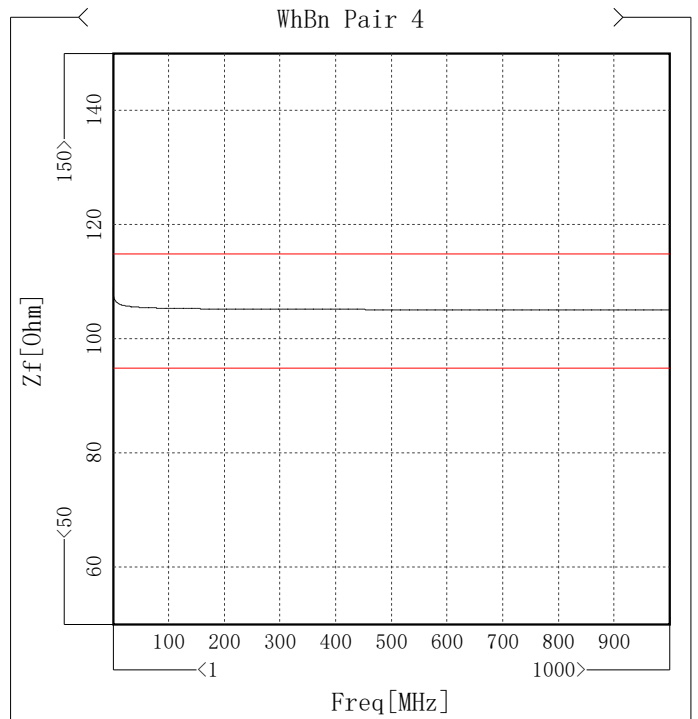

Zf

Item	Max [Ohm]	Freq[MHz]	Spec [Ohm]	Margin [Ohm]	Min [Ohm]	Freq[MHz]	Spec [Ohm]	Margin [Ohm]
✓ WhBu Pair 1	109.13	1	115	5.87	105.39	897.603	95	10.39
✓ WhOg Pair 2	107.07	1	115	7.93	104.14	981.269	95	9.14
✓ WhGn Pair 3	108.04	1	115	6.96	104.8	896.354	95	9.8
✓ WhBn Pair 4	109.08	1	115	5.92	105.17	926.324	95	10.17