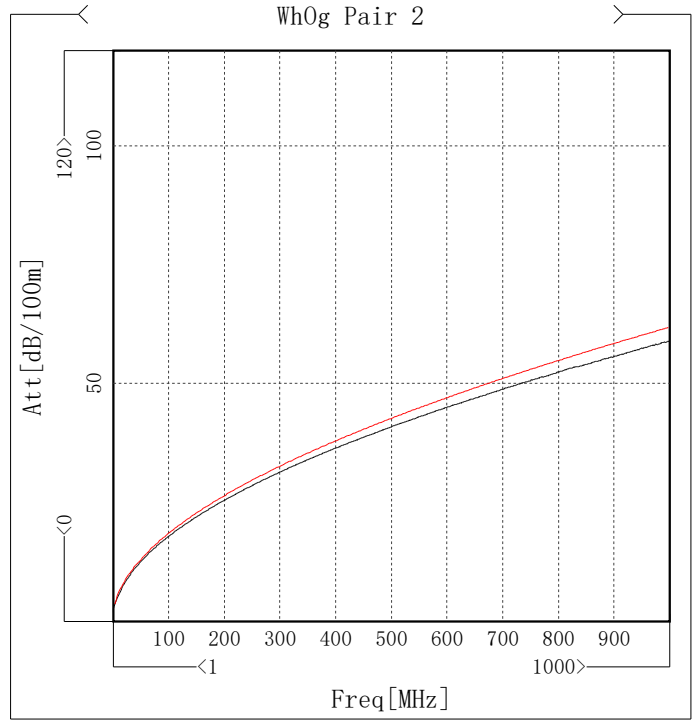

Att

Item	Max [dB/100m]	Freq[MHz]	Spec [dB/100m]	Margin [dB/100m]
WhBu Pair 1	3.8	4.746	4.06	0.26
WhOg Pair 2	3.8	4.746	4.06	0.26
WhGn Pair 3	3.8	4.746	4.06	0.26
WhBn Pair 4	3.78	4.746	4.06	0.28