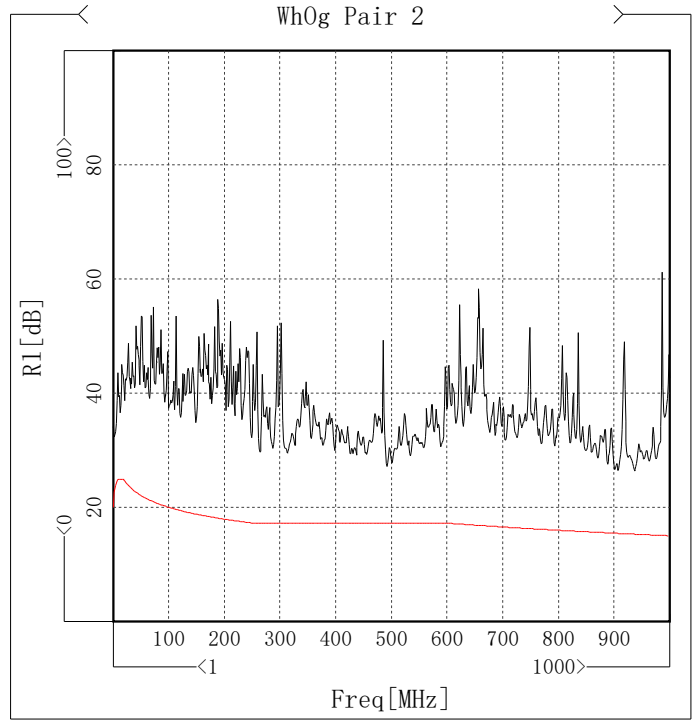

R1

Item	Min [dB]	Freq [MHz]	Spec [dB]	Margin [dB]
WhBu Pair 1	31.32	4.746	23.38	7.94
WhOg Pair 2	33.31	5.995	23.89	9.42
WhGn Pair 3	20.84	991.259	15.12	5.72
WhBn Pair 4	31.8	4.746	23.38	8.42