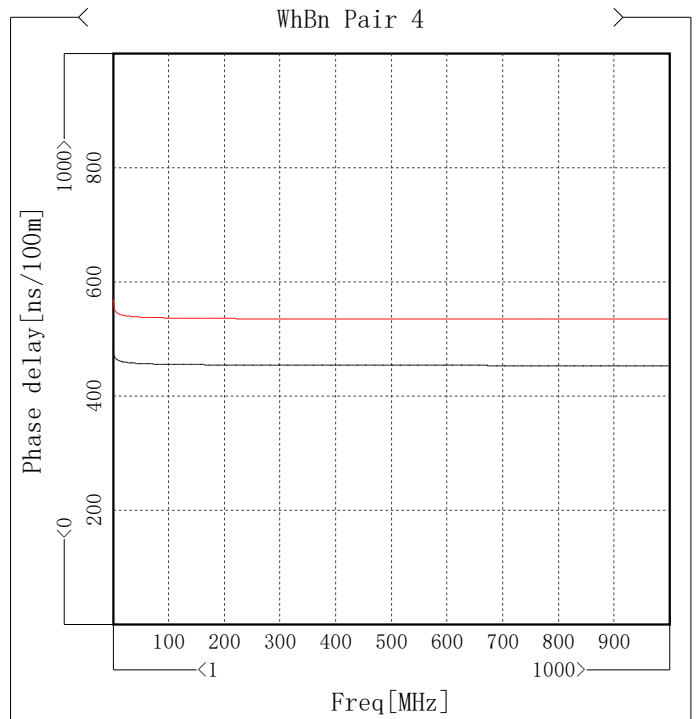

Phase delay

Item	Max [ns/100m]	Freq [MHz]	Spec [ns/100m]	Margin [ns/100m]
WhBu Pair 1	459.37	995.005	535.14	75.77
WhOg Pair 2	454.25	988.761	535.14	80.89
WhGn Pair 3	457.93	996.254	535.14	77.21
WhBn Pair 4	454.07	1000	535.14	81.07