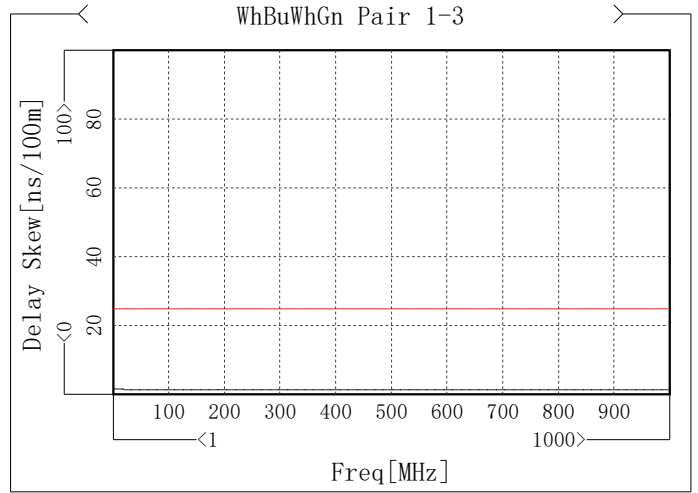

Att

Item	Max [dB/100m]	Freq[MHz]	Spec [dB/100m]	Margin [dB/100m]
WhBu Pair 1	3.8	4.746	4.06	0.26
WhOg Pair 2	3.8	4.746	4.06	0.26
WhGn Pair 3	3.8	4.746	4.06	0.26
WhBn Pair 4	3.78	4.746	4.06	0.28

Phase delay

Item	Max [ns/100m]	Freq [MHz]	Spec [ns/100m]	Margin [ns/100m]
WhBu Pair 1	459.37	995.005	535.14	75.77
WhOg Pair 2	454.25	988.761	535.14	80.89
WhGn Pair 3	457.93	996.254	535.14	77.21
WhBn Pair 4	454.07	1000	535.14	81.07

Propagation speed

Item	Min [%C]	Freq[MHz]	Spec [%C]	Margin [%C]
WhBu Pair 1	67.71	1	58.51	9.2
WhOg Pair 2	68.45	1	58.51	9.94
WhGn Pair 3	67.98	1	58.51	9.47
WhBn Pair 4	68.53	1	58.51	10.02

Delay Skew

Item	Max [ns/100m]	Freq[MHz]	Spec [ns/100m]	Margin [ns/100m]
WhBuWhOg Pair 1-2	5.35	1	25	19.65
WhBuWhGn Pair 1-3	1.95	1	25	23.05
WhBuWhBn Pair 1-4	5.86	1	25	19.14
WhOgWhGn Pair 2-3	3.68	1000	25	21.32
WhOgWhBn Pair 2-4	0.52	1	25	24.48
WhGnWhBn Pair 3-4	3.92	1	25	21.08