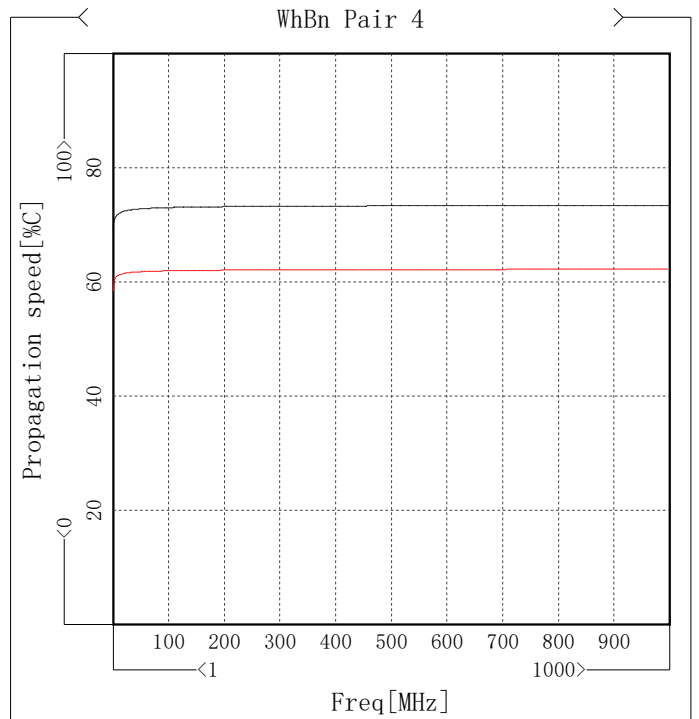

Att

Item	Max [dB/100m]	Freq[MHz]	Spec [dB/100m]	Margin [dB/100m]
WhBu Pair 1	3.8	4.746	4.06	0.26
WhOg Pair 2	3.8	4.746	4.06	0.26
WhGn Pair 3	3.8	4.746	4.06	0.26
WhBn Pair 4	3.78	4.746	4.06	0.28

Phase delay

Item	Max [ns/100m]	Freq [MHz]	Spec [ns/100m]	Margin [ns/100m]
WhBu Pair 1	459.37	995.005	535.14	75.77
WhOg Pair 2	454.25	988.761	535.14	80.89
WhGn Pair 3	457.93	996.254	535.14	77.21
WhBn Pair 4	454.07	1000	535.14	81.07

Propagation speed

Item	Min [%C]	Freq[MHz]	Spec [%C]	Margin [%C]
WhBu Pair 1	67.71	1	58.51	9.2
WhOg Pair 2	68.45	1	58.51	9.94
WhGn Pair 3	67.98	1	58.51	9.47
WhBn Pair 4	68.53	1	58.51	10.02

Delay Skew

Item	Max [ns/100m]	Freq[MHz]	Spec [ns/100m]	Margin [ns/100m]
WhBuWhOg Pair 1-2	5.35	1	25	19.65
WhBuWhGn Pair 1-3	1.95	1	25	23.05
WhBuWhBn Pair 1-4	5.86	1	25	19.14
WhOgWhGn Pair 2-3	3.68	1000	25	21.32
WhOgWhBn Pair 2-4	0.52	1	25	24.48
WhGnWhBn Pair 3-4	3.92	1	25	21.08