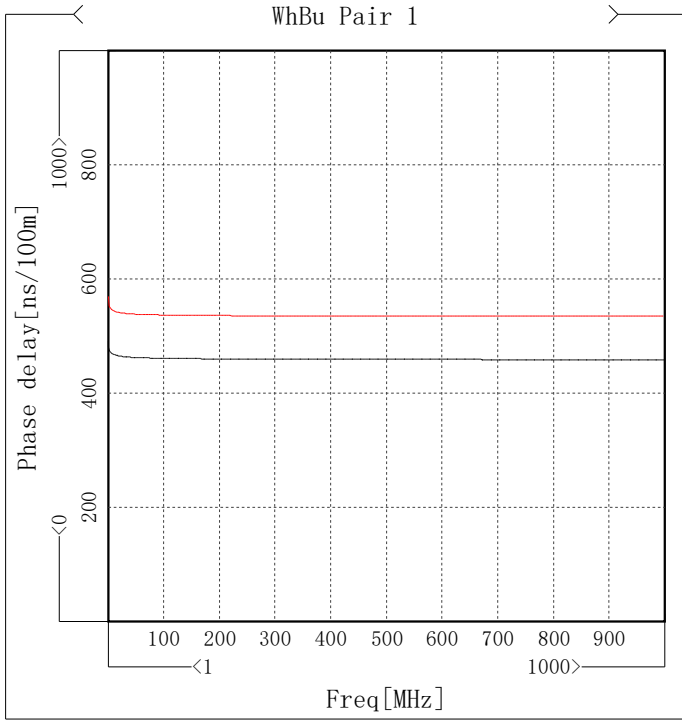

Phase delay

Item	Max [ns/100m]	Freq [MHz]	Spec [ns/100m]	Margin [ns/100m]
WhBu Pair 1	459.37	995.005	535.14	75.77
WhOg Pair 2	454.25	988.761	535.14	80.89
WhGn Pair 3	457.93	996.254	535.14	77.21
WhBn Pair 4	454.07	1000	535.14	81.07