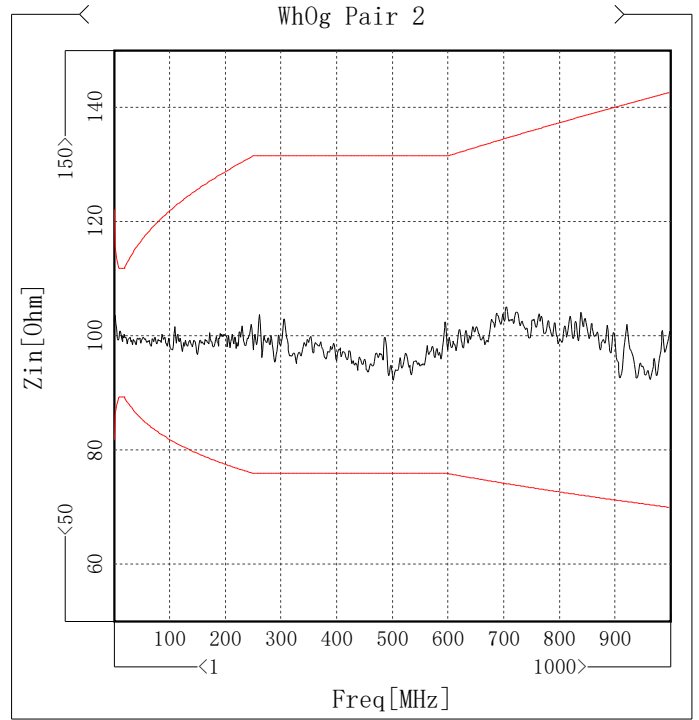

Propagation speed

Item	Min [%C]	Freq[MHz]	Spec [%C]	Margin [%C]
WhBu Pair 1	67.71	1	58.51	9.2
WhOg Pair 2	68.45	1	58.51	9.94
WhGn Pair 3	67.98	1	58.51	9.47
WhBn Pair 4	68.53	1	58.51	10.02

Delay Skew

Item	Max [ns/100m]	Freq[MHz]	Spec [ns/100m]	Margin [ns/100m]
WhBuWhOg Pair 1-2	5.35	1	25	19.65
WhBuWhGn Pair 1-3	1.95	1	25	23.05
WhBuWhBn Pair 1-4	5.86	1	25	19.14
WhOgWhGn Pair 2-3	3.68	1000	25	21.32
WhOgWhBn Pair 2-4	0.52	1	25	24.48
WhGnWhBn Pair 3-4	3.92	1	25	21.08

Zin

Item	Max [Ohm]	Freq[MHz]	Spec [Ohm]	Margin [Ohm]	Min [Ohm]	Freq[MHz]	Spec [Ohm]	Margin [Ohm]
✓ WhBu Pair 1	101.88	12.239	111.92	10.04	99.69	15.985	89.35	10.34
✓ WhOg Pair 2	100.92	10.99	111.92	11	99.02	15.985	89.35	9.67
✓ WhGn Pair 3	101.16	10.99	111.92	10.76	98.99	15.985	89.35	9.64
✓ WhBn Pair 4	101.57	13.487	111.92	10.35	99.25	14.736	89.35	9.9