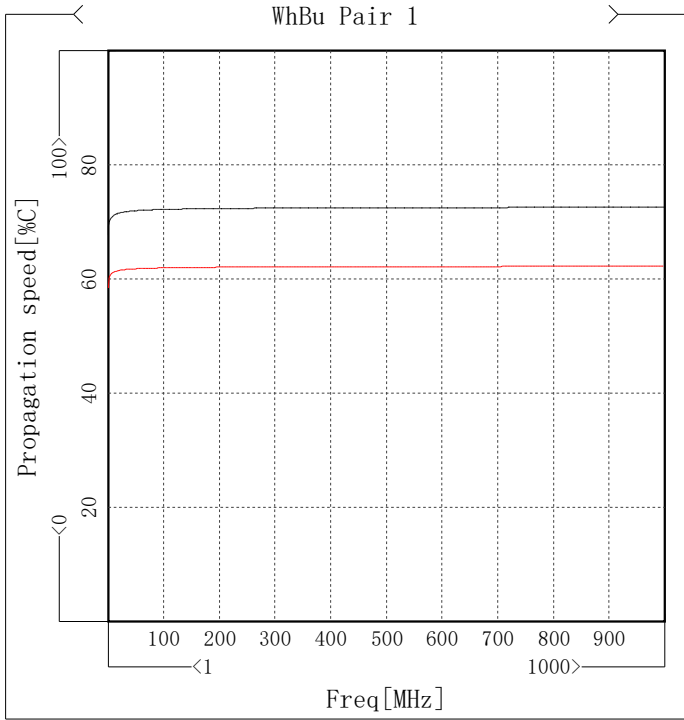

Att

Item	Max [dB/100m]	Freq[MHz]	Spec [dB/100m]	Margin [dB/100m]
WhBu Pair 1	3.8	4.746	4.06	0.26
WhOg Pair 2	3.8	4.746	4.06	0.26
WhGn Pair 3	3.8	4.746	4.06	0.26
WhBn Pair 4	3.78	4.746	4.06	0.28

Phase delay

Item	Max [ns/100m]	Freq [MHz]	Spec [ns/100m]	Margin [ns/100m]
WhBu Pair 1	459.37	995.005	535.14	75.77
WhOg Pair 2	454.25	988.761	535.14	80.89
WhGn Pair 3	457.93	996.254	535.14	77.21
WhBn Pair 4	454.07	1000	535.14	81.07

Propagation speed

Item	Min [%C]	Freq[MHz]	Spec [%C]	Margin [%C]
WhBu Pair 1	67.71	1	58.51	9.2
WhOg Pair 2	68.45	1	58.51	9.94
WhGn Pair 3	67.98	1	58.51	9.47
WhBn Pair 4	68.53	1	58.51	10.02

Delay Skew

Item	Max [ns/100m]	Freq[MHz]	Spec [ns/100m]	Margin [ns/100m]
WhBuWhOg Pair 1-2	5.35	1	25	19.65
WhBuWhGn Pair 1-3	1.95	1	25	23.05
WhBuWhBn Pair 1-4	5.86	1	25	19.14
WhOgWhGn Pair 2-3	3.68	1000	25	21.32
WhOgWhBn Pair 2-4	0.52	1	25	24.48
WhGnWhBn Pair 3-4	3.92	1	25	21.08