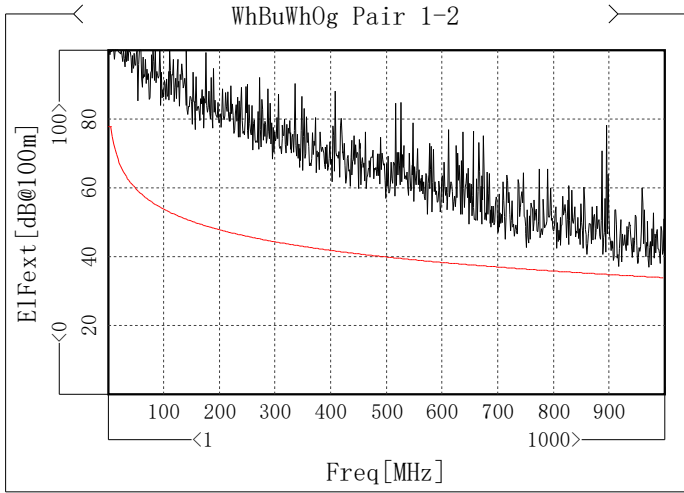

EI Fext

Item	Min [dB@100m]	Freq [MHz]	Spec [dB@100m]	Margin [dB@100m]
WhBuWhOg Pair 1-2	37.34	917.583	34.75	2.59
WhBuWhGn Pair 1-3	35.57	992.507	34.07	1.5
WhBuWhBn Pair 1-4	35.5	963.786	34.32	1.18
WhOgWhGn Pair 2-3	36.29	983.766	34.14	2.15
WhOgWhBn Pair 2-4	35.59	948.801	34.46	1.13
WhGnWhBn Pair 3-4	35.39	991.259	34.08	1.31