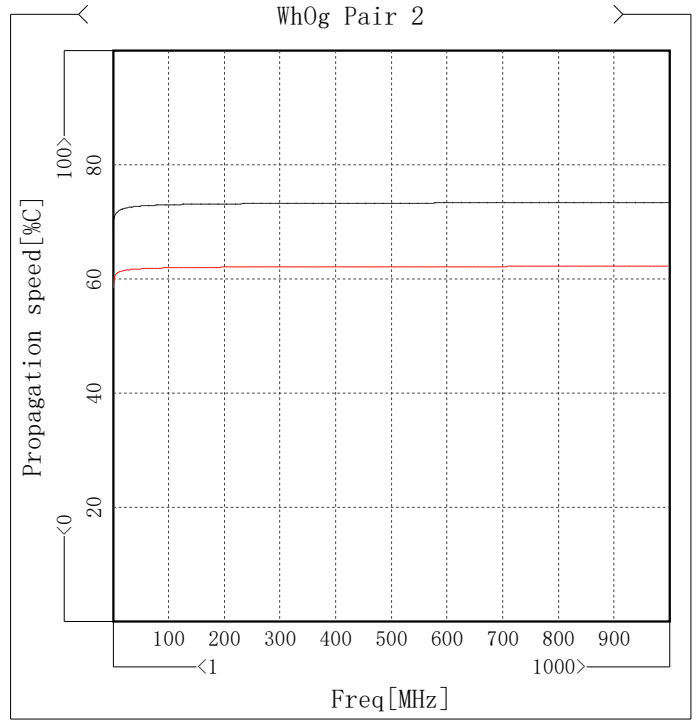

Att

Item	Max [dB/100m]	Freq[MHz]	Spec [dB/100m]	Margin [dB/100m]
WhBu Pair 1	3.8	4.746	4.06	0.26
WhOg Pair 2	3.8	4.746	4.06	0.26
WhGn Pair 3	3.8	4.746	4.06	0.26
WhBn Pair 4	3.78	4.746	4.06	0.28

Phase delay

Item	Max [ns/100m]	Freq [MHz]	Spec [ns/100m]	Margin [ns/100m]
WhBu Pair 1	459.37	995.005	535.14	75.77
WhOg Pair 2	454.25	988.761	535.14	80.89
WhGn Pair 3	457.93	996.254	535.14	77.21
WhBn Pair 4	454.07	1000	535.14	81.07

Propagation speed

Item	Min [%C]	Freq[MHz]	Spec [%C]	Margin [%C]
WhBu Pair 1	67.71	1	58.51	9.2
WhOg Pair 2	68.45	1	58.51	9.94
WhGn Pair 3	67.98	1	58.51	9.47
WhBn Pair 4	68.53	1	58.51	10.02

Delay Skew

Item	Max [ns/100m]	Freq[MHz]	Spec [ns/100m]	Margin [ns/100m]
WhBuWhOg Pair 1-2	5.35	1	25	19.65
WhBuWhGn Pair 1-3	1.95	1	25	23.05
WhBuWhBn Pair 1-4	5.86	1	25	19.14
WhOgWhGn Pair 2-3	3.68	1000	25	21.32
WhOgWhBn Pair 2-4	0.52	1	25	24.48
WhGnWhBn Pair 3-4	3.92	1	25	21.08