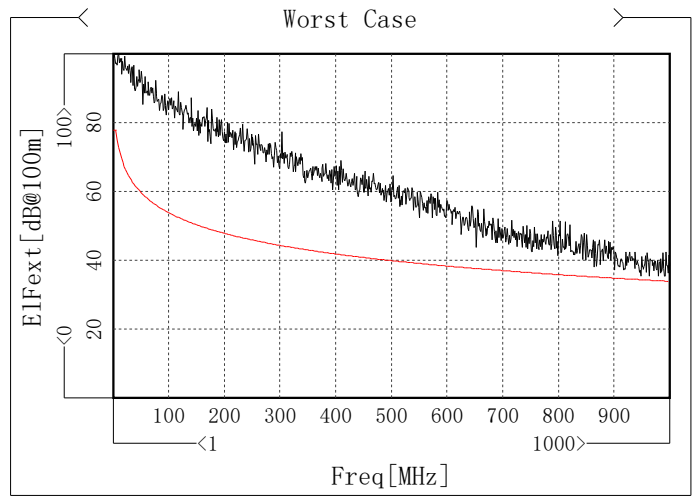

Worst Summary Of High Freq Parameter(2)

Item	Min	Freq[MHz]	Spec	Margin
✓ R1 [dB]	20.84	991.259	15.12	5.72
✓ Next [dB@100m]	98.89	64.686	78	20.89
✓ PsNext [dB@100m]	96.99	64.686	75	21.99
✓ E1Fext [dB@100m]	35.59	948.801	34.46	1.13
✓ PsE1Fext [dB@100m]	32.92	948.801	31.46	1.46