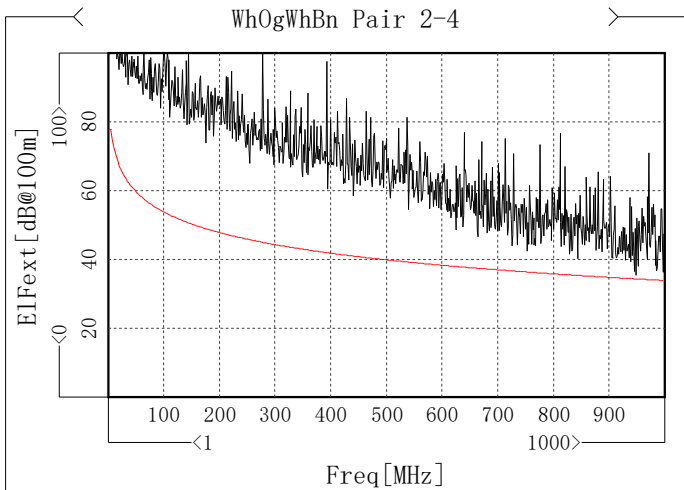

EI Fext

Item	Min [dB@100m]	Freq [MHz]	Spec [dB@100m]	Margin [dB@100m]
WhBuWhOg Pair 1-2	37.34	917.583	34.75	2.59
WhBuWhGn Pair 1-3	35.57	992.507	34.07	1.5
WhBuWhBn Pair 1-4	35.5	963.786	34.32	1.18
WhOgWhGn Pair 2-3	36.29	983.766	34.14	2.15
WhOgWhBn Pair 2-4	35.59	948.801	34.46	1.13
WhGnWhBn Pair 3-4	35.39	991.259	34.08	1.31