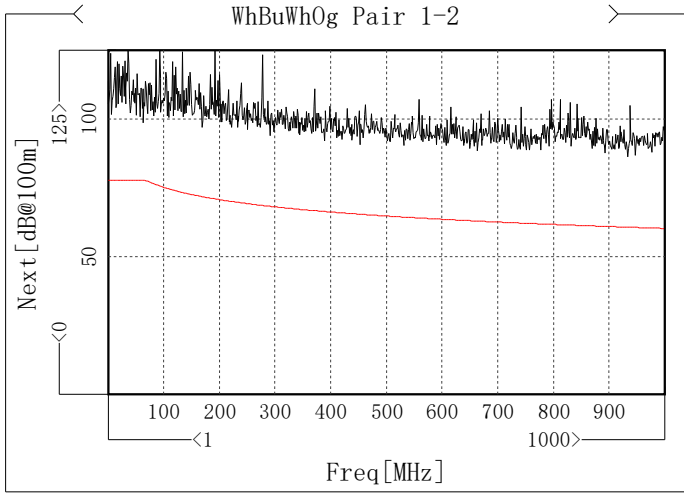

Next

Item	Min [dB@100m]	Freq [MHz]	Spec [dB@100m]	Margin [dB@100m]
WhBuWhOg Pair 1-2	98.89	64.686	78	20.89
WhBuWhGn Pair 1-3	90.67	370.63	66.87	23.8
WhBuWhBn Pair 1-4	100.79	38.463	78	22.79
WhOgWhGn Pair 2-3	101.77	64.686	78	23.77
WhOgWhBn Pair 2-4	100.48	70.93	77.64	22.84
WhGnWhBn Pair 3-4	99.89	32.219	78	21.89