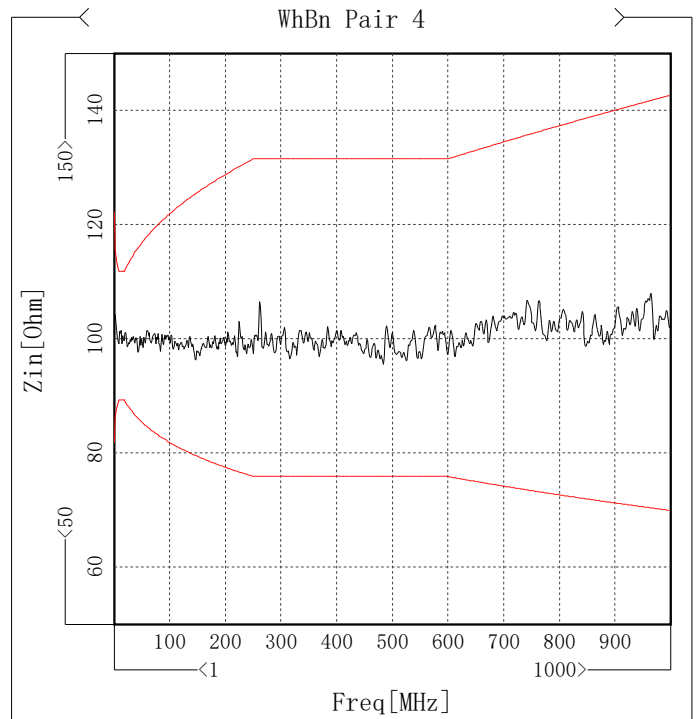

Propagation speed

Item	Min [%C]	Freq[MHz]	Spec [%C]	Margin [%C]
WhBu Pair 1	67.71	1	58.51	9.2
WhOg Pair 2	68.45	1	58.51	9.94
WhGn Pair 3	67.98	1	58.51	9.47
WhBn Pair 4	68.53	1	58.51	10.02

Delay Skew

Item	Max [ns/100m]	Freq[MHz]	Spec [ns/100m]	Margin [ns/100m]
WhBuWhOg Pair 1-2	5.35	1	25	19.65
WhBuWhGn Pair 1-3	1.95	1	25	23.05
WhBuWhBn Pair 1-4	5.86	1	25	19.14
WhOgWhGn Pair 2-3	3.68	1000	25	21.32
WhOgWhBn Pair 2-4	0.52	1	25	24.48
WhGnWhBn Pair 3-4	3.92	1	25	21.08

Zin

Item	Max [Ohm]	Freq[MHz]	Spec [Ohm]	Margin [Ohm]	Min [Ohm]	Freq[MHz]	Spec [Ohm]	Margin [Ohm]
✓ WhBu Pair 1	101.88	12.239	111.92	10.04	99.69	15.985	89.35	10.34
✓ WhOg Pair 2	100.92	10.99	111.92	11	99.02	15.985	89.35	9.67
✓ WhGn Pair 3	101.16	10.99	111.92	10.76	98.99	15.985	89.35	9.64
✓ WhBn Pair 4	101.57	13.487	111.92	10.35	99.25	14.736	89.35	9.9