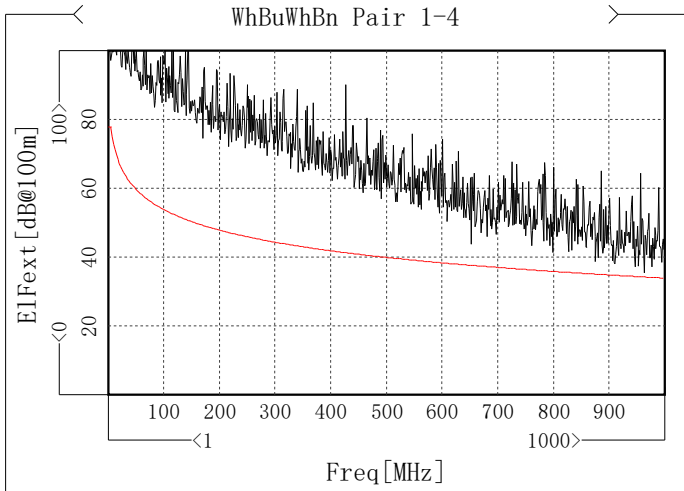

EI Fext

Item	Min [dB@100m]	Freq [MHz]	Spec [dB@100m]	Margin [dB@100m]
WhBuWhOg Pair 1-2	37.34	917.583	34.75	2.59
WhBuWhGn Pair 1-3	35.57	992.507	34.07	1.5
WhBuWhBn Pair 1-4	35.5	963.786	34.32	1.18
WhOgWhGn Pair 2-3	36.29	983.766	34.14	2.15
WhOgWhBn Pair 2-4	35.59	948.801	34.46	1.13
WhGnWhBn Pair 3-4	35.39	991.259	34.08	1.31