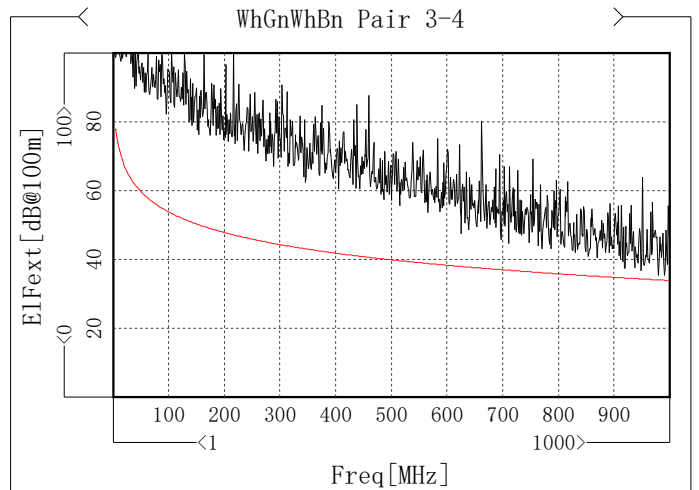

EI Fext

Item	Min [dB@100m]	Freq [MHz]	Spec [dB@100m]	Margin [dB@100m]
WhBuWhOg Pair 1-2	37.34	917.583	34.75	2.59
WhBuWhGn Pair 1-3	35.57	992.507	34.07	1.5
WhBuWhBn Pair 1-4	35.5	963.786	34.32	1.18
WhOgWhGn Pair 2-3	36.29	983.766	34.14	2.15
WhOgWhBn Pair 2-4	35.59	948.801	34.46	1.13
WhGnWhBn Pair 3-4	35.39	991.259	34.08	1.31