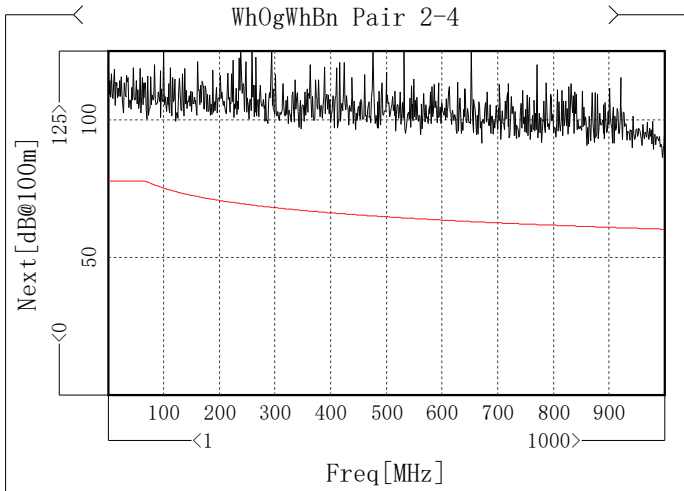

Next

Item	Min [dB@100m]	Freq [MHz]	Spec [dB@100m]	Margin [dB@100m]
WhBuWhOg Pair 1-2	98.89	64.686	78	20.89
WhBuWhGn Pair 1-3	90.67	370.63	66.87	23.8
WhBuWhBn Pair 1-4	100.79	38.463	78	22.79
WhOgWhGn Pair 2-3	101.77	64.686	78	23.77
WhOgWhBn Pair 2-4	100.48	70.93	77.64	22.84
WhGnWhBn Pair 3-4	99.89	32.219	78	21.89