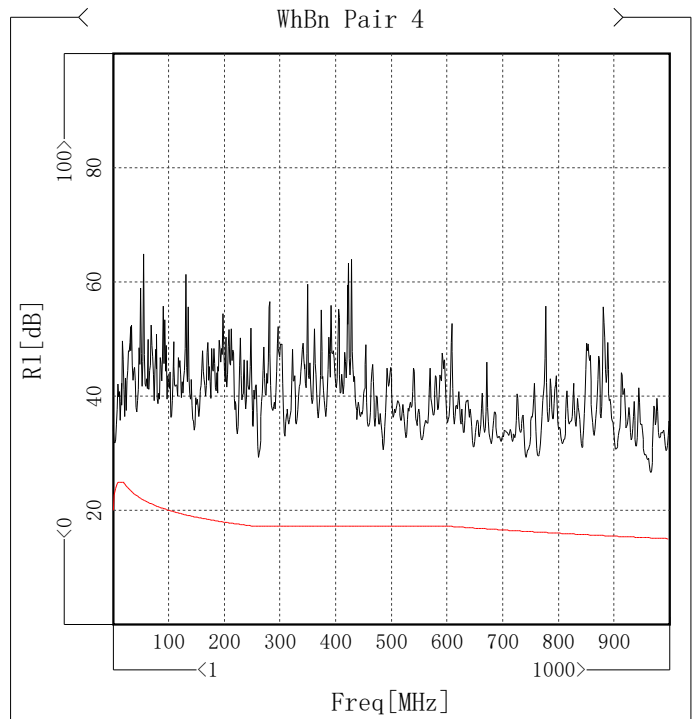

R1

Item	Min [dB]	Freq [MHz]	Spec [dB]	Margin [dB]
WhBu Pair 1	31.32	4.746	23.38	7.94
WhOg Pair 2	33.31	5.995	23.89	9.42
WhGn Pair 3	20.84	991.259	15.12	5.72
WhBn Pair 4	31.8	4.746	23.38	8.42