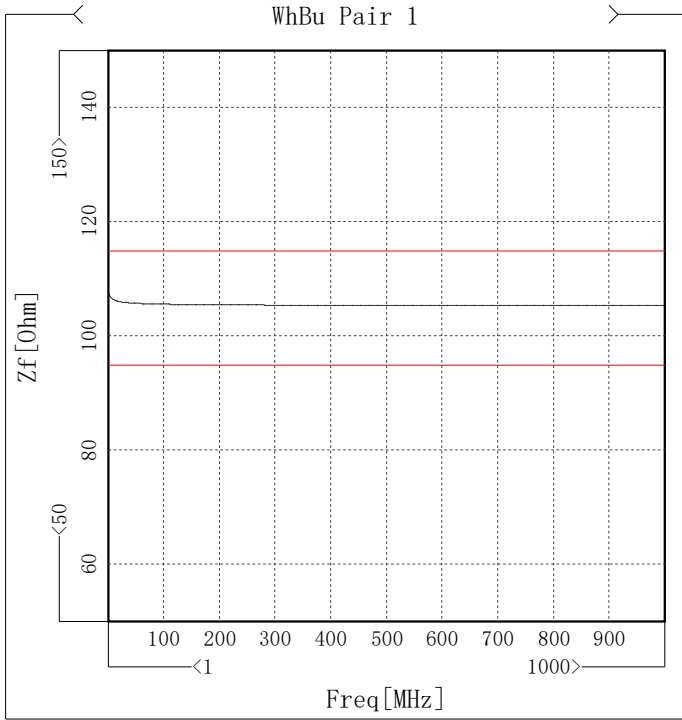

Zf

Item	Max [Ohm]	Freq[MHz]	Spec [Ohm]	Margin [Ohm]	Min [Ohm]	Freq[MHz]	Spec [Ohm]	Margin [Ohm]
✓ WhBu Pair 1	109.13	1	115	5.87	105.39	897.603	95	10.39
✓ WhOg Pair 2	107.07	1	115	7.93	104.14	981.269	95	9.14
✓ WhGn Pair 3	108.04	1	115	6.96	104.8	896.354	95	9.8
✓ WhBn Pair 4	109.08	1	115	5.92	105.17	926.324	95	10.17