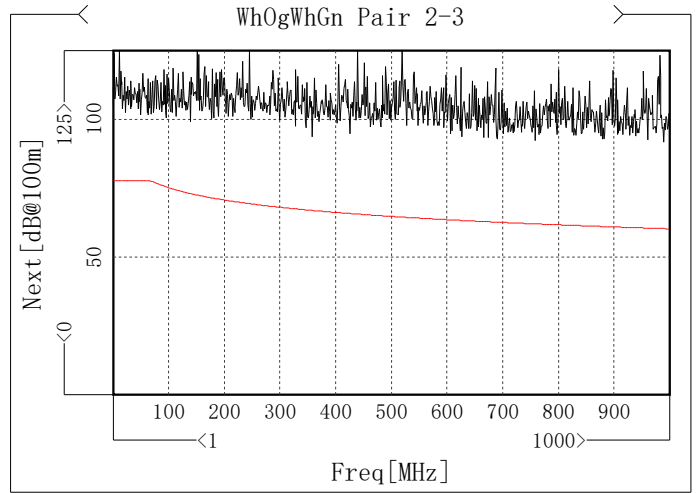

Next

Item	Min [dB@100m]	Freq [MHz]	Spec [dB@100m]	Margin [dB@100m]
WhBuWhOg Pair 1-2	98.89	64.686	78	20.89
WhBuWhGn Pair 1-3	90.67	370.63	66.87	23.8
WhBuWhBn Pair 1-4	100.79	38.463	78	22.79
WhOgWhGn Pair 2-3	101.77	64.686	78	23.77
WhOgWhBn Pair 2-4	100.48	70.93	77.64	22.84
WhGnWhBn Pair 3-4	99.89	32.219	78	21.89