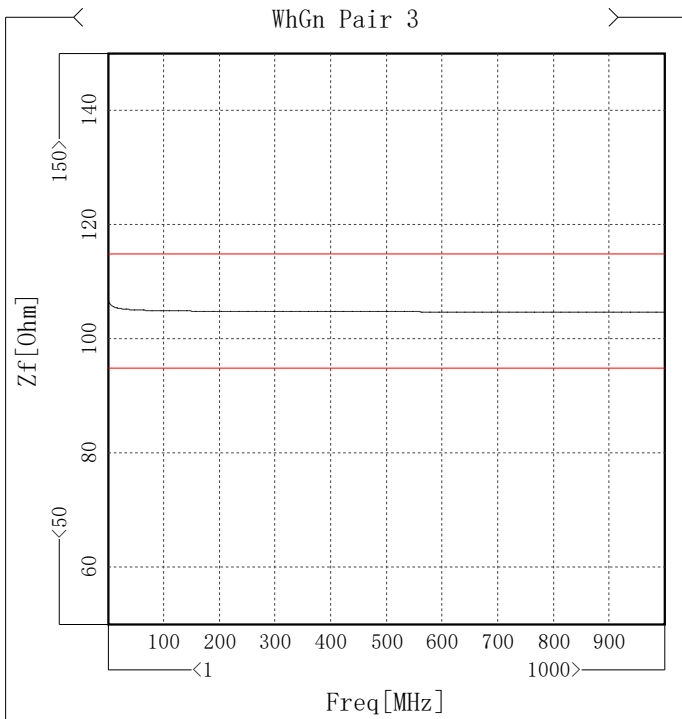

Zf

Item	Max [Ohm]	Freq[MHz]	Spec [Ohm]	Margin [Ohm]	Min [Ohm]	Freq[MHz]	Spec [Ohm]	Margin [Ohm]
✓ WhBu Pair 1	109.13	1	115	5.87	105.39	897.603	95	10.39
✓ WhOg Pair 2	107.07	1	115	7.93	104.14	981.269	95	9.14
✓ WhGn Pair 3	108.04	1	115	6.96	104.8	896.354	95	9.8
✓ WhBn Pair 4	109.08	1	115	5.92	105.17	926.324	95	10.17