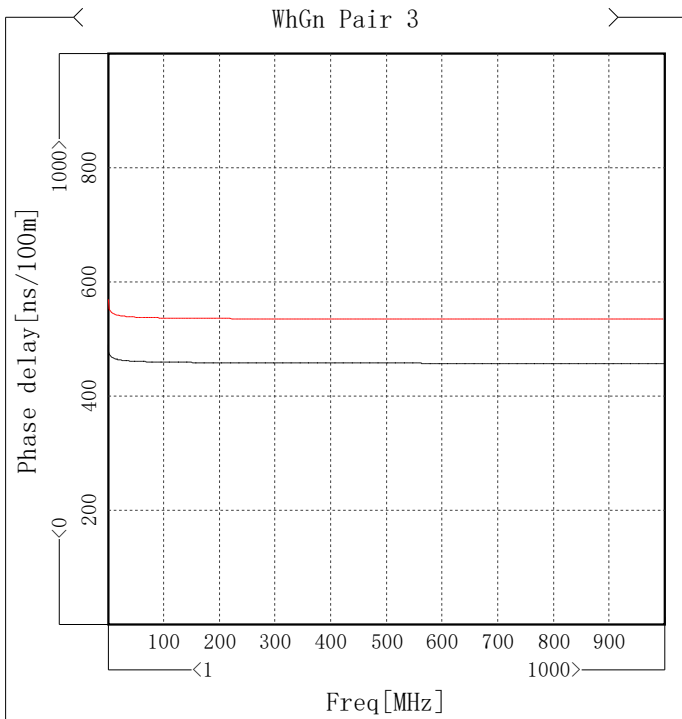

Worst Summary Of High Freq Parameter(2)

Item	Min	Freq[MHz]	Spec	Margin
✓ R1 [dB]	20.84	991.259	15.12	5.72
✓ Next [dB@100m]	98.89	64.686	78	20.89
✓ PsNext [dB@100m]	96.99	64.686	75	21.99
✓ E1Fext [dB@100m]	35.59	948.801	34.46	1.13
✓ PsE1Fext [dB@100m]	32.92	948.801	31.46	1.46

Att

Item	Max [dB/100m]	Freq[MHz]	Spec [dB/100m]	Margin [dB/100m]
WhBu Pair 1	3.8	4.746	4.06	0.26
WhOg Pair 2	3.8	4.746	4.06	0.26
WhGn Pair 3	3.8	4.746	4.06	0.26
WhBn Pair 4	3.78	4.746	4.06	0.28

Phase delay

Item	Max [ns/100m]	Freq [MHz]	Spec [ns/100m]	Margin [ns/100m]
WhBu Pair 1	459.37	995.005	535.14	75.77
WhOg Pair 2	454.25	988.761	535.14	80.89
WhGn Pair 3	457.93	996.254	535.14	77.21
WhBn Pair 4	454.07	1000	535.14	81.07