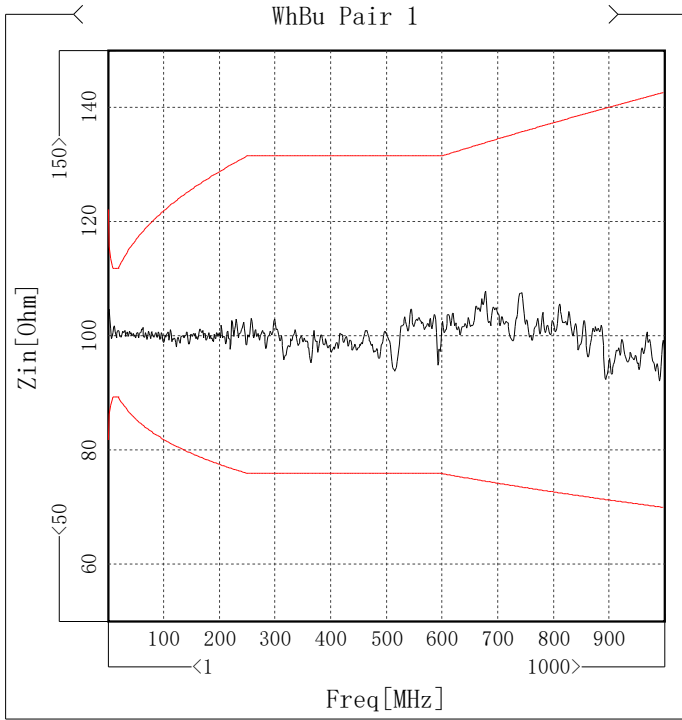

Zin

Item	Max [Ohm]	Freq[MHz]	Spec [Ohm]	Margin [Ohm]	Min [Ohm]	Freq[MHz]	Spec [Ohm]	Margin [Ohm]
✓ WhBu Pair 1	101.88	12.239	111.92	10.04	99.69	15.985	89.35	10.34
✓ WhOg Pair 2	100.92	10.99	111.92	11	99.02	15.985	89.35	9.67
✓ WhGn Pair 3	101.16	10.99	111.92	10.76	98.99	15.985	89.35	9.64
✓ WhBn Pair 4	101.57	13.487	111.92	10.35	99.25	14.736	89.35	9.9