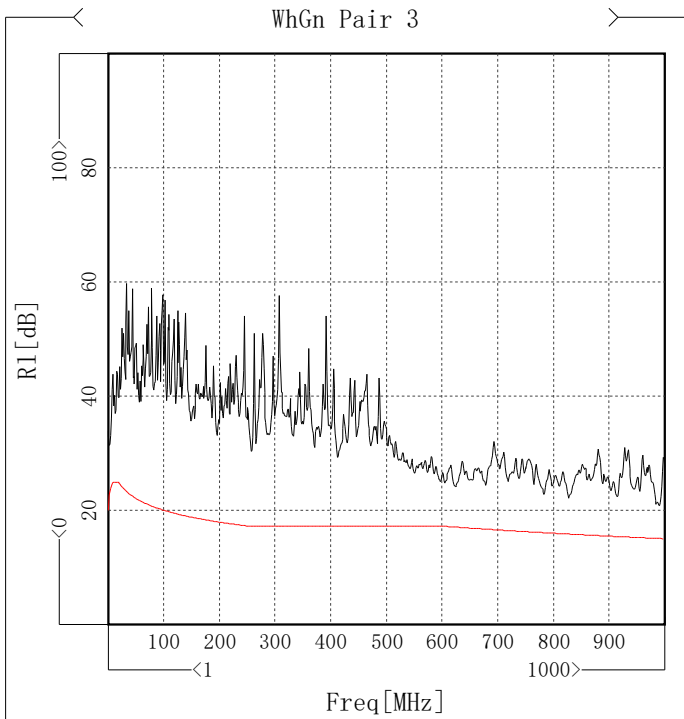

R1

Item	Min [dB]	Freq [MHz]	Spec [dB]	Margin [dB]
WhBu Pair 1	31.32	4.746	23.38	7.94
WhOg Pair 2	33.31	5.995	23.89	9.42
WhGn Pair 3	20.84	991.259	15.12	5.72
WhBn Pair 4	31.8	4.746	23.38	8.42